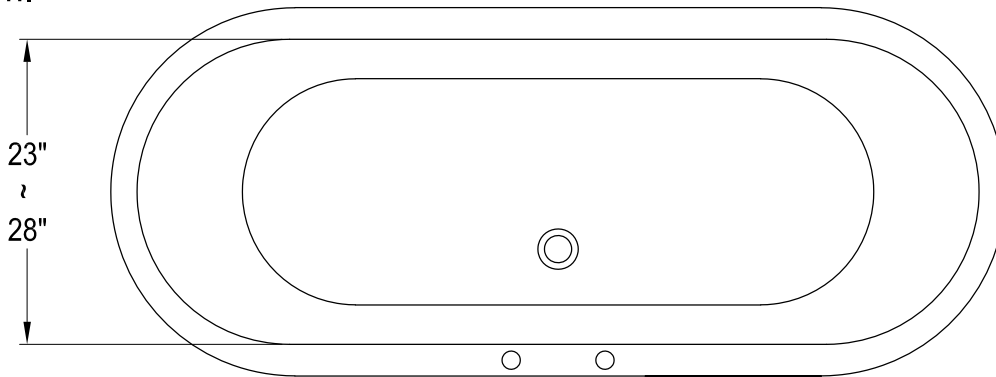

### Bathtub Caddy Tray

1. Assemble the tub shelf by snapping the soap trays into place.
2. Insert ends into the center part of the basket.
3. This basket is designed to fit tubs that has an inside dimension of 23" to 28" at the top rim.