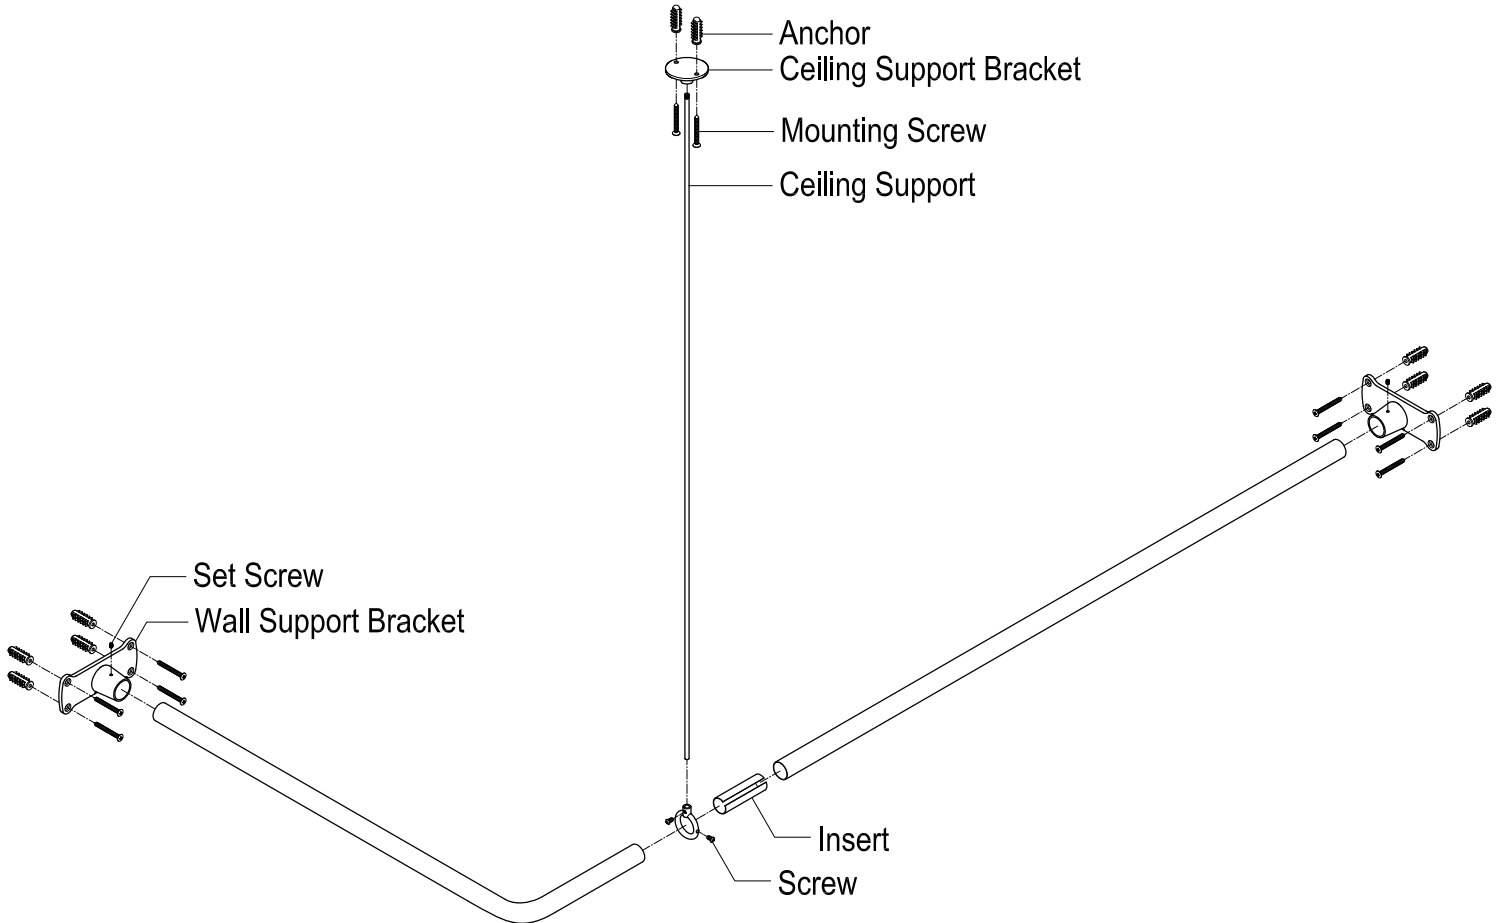

KINGSTON

KITCHEN & BATH

INSTALLATION INSTRUCTIONS

Corner Rod Bath Supply

Parts:

Mounting Screw & Anchor

10 Pcs

! CAUTION

Failure to follow all installation directions may cause product to detach from the wall and cause serious injury

www.kingstonbrass.com
 TOLL-FREE CUSTOMER SERVICE: 1-877-2-KBRASS
 TECHNICAL SUPPORT E-mail: service@kingstonbrass.com
 12775 Reservoir Street, Chino, CA 91710