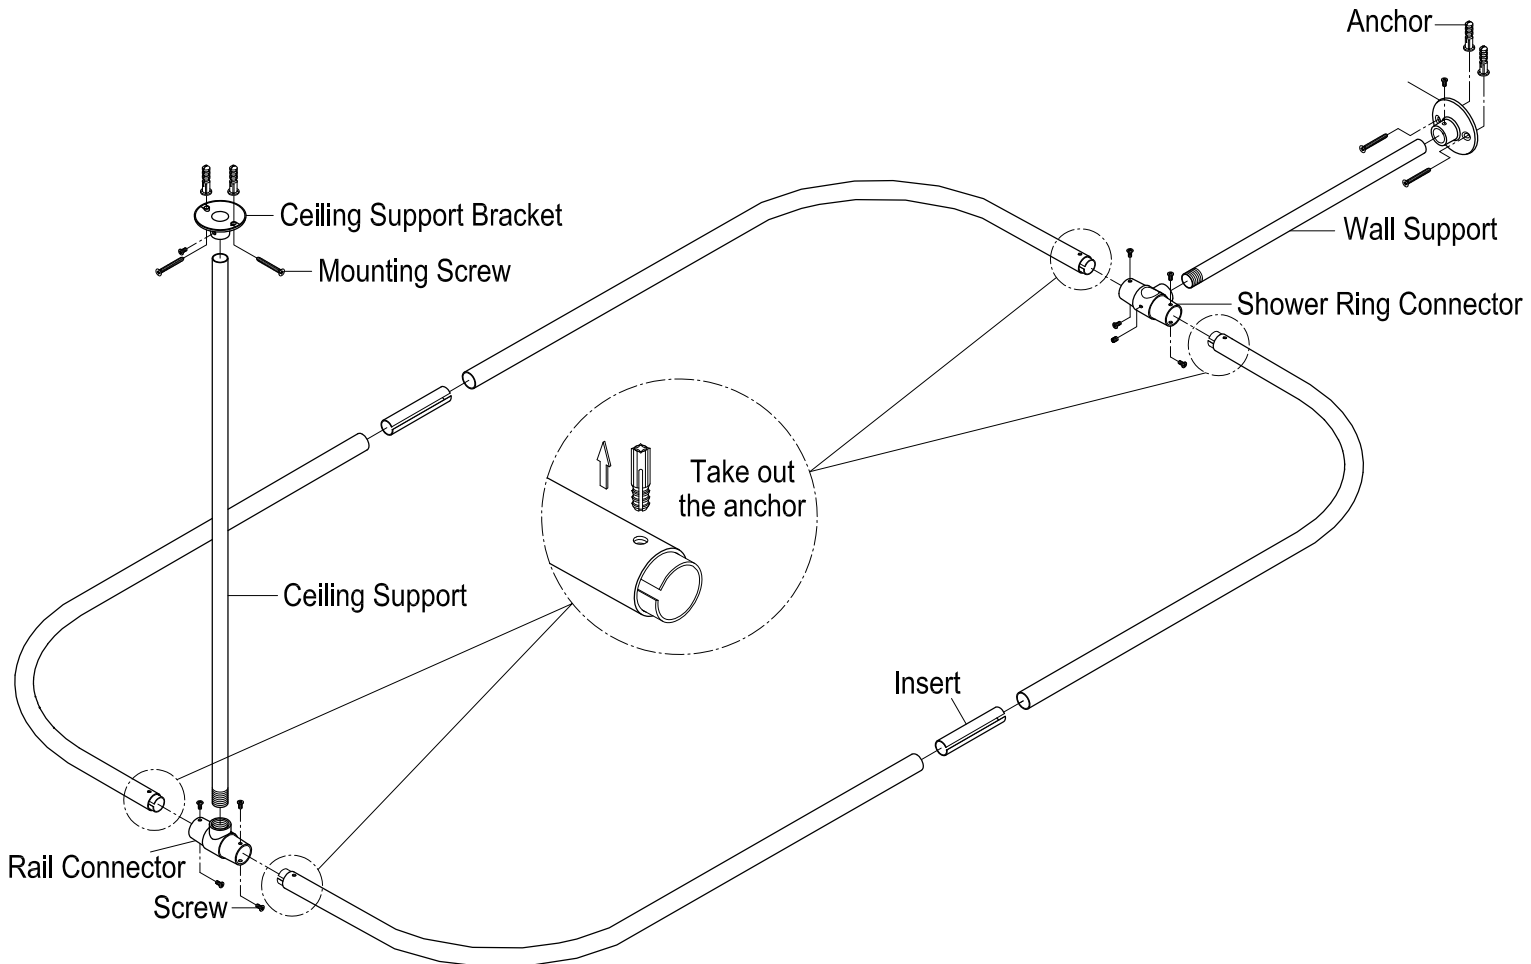

KINGSTON

KITCHEN & BATH

INSTALLATION INSTRUCTIONS

Shower Rod Bath Supply

Parts:

Mounting Screw & Anchor	Screw	Set Screw
		
4 Pcs	10 Pcs	1 Pc

CAUTION

Failure to follow all installation directions may cause product to detach from the wall and cause serious injury