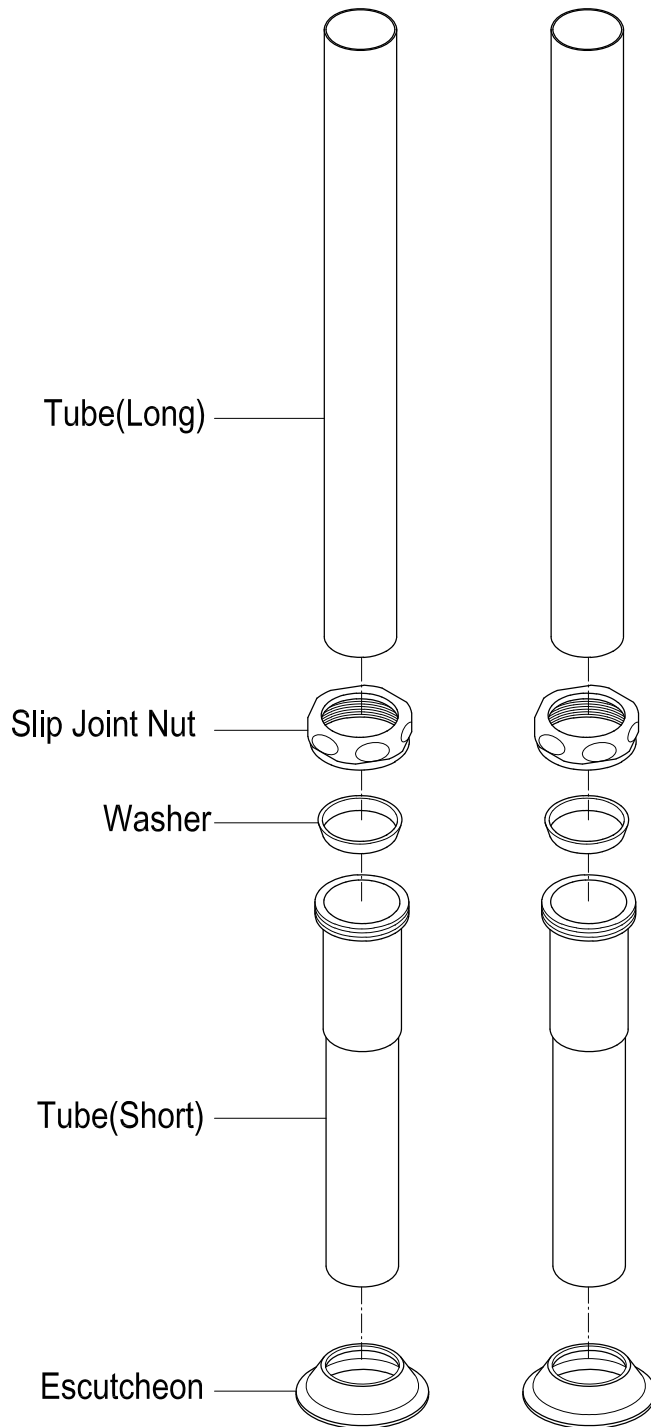

## INSTALLATION INSTRUCTIONS

### Adjustable Height Shell for Water Supply Line

**Parts:**

Tube(Long)	Tube(Short)
	
2 Pcs	2 Pcs
Slip Joint Nut & Washer	Escutcheon
	
2 Pcs	2 Pcs

[www.kingstonbrass.com](http://www.kingstonbrass.com)

TOLL-FREE CUSTOMER SERVICE: 1-877-2-KBRASS