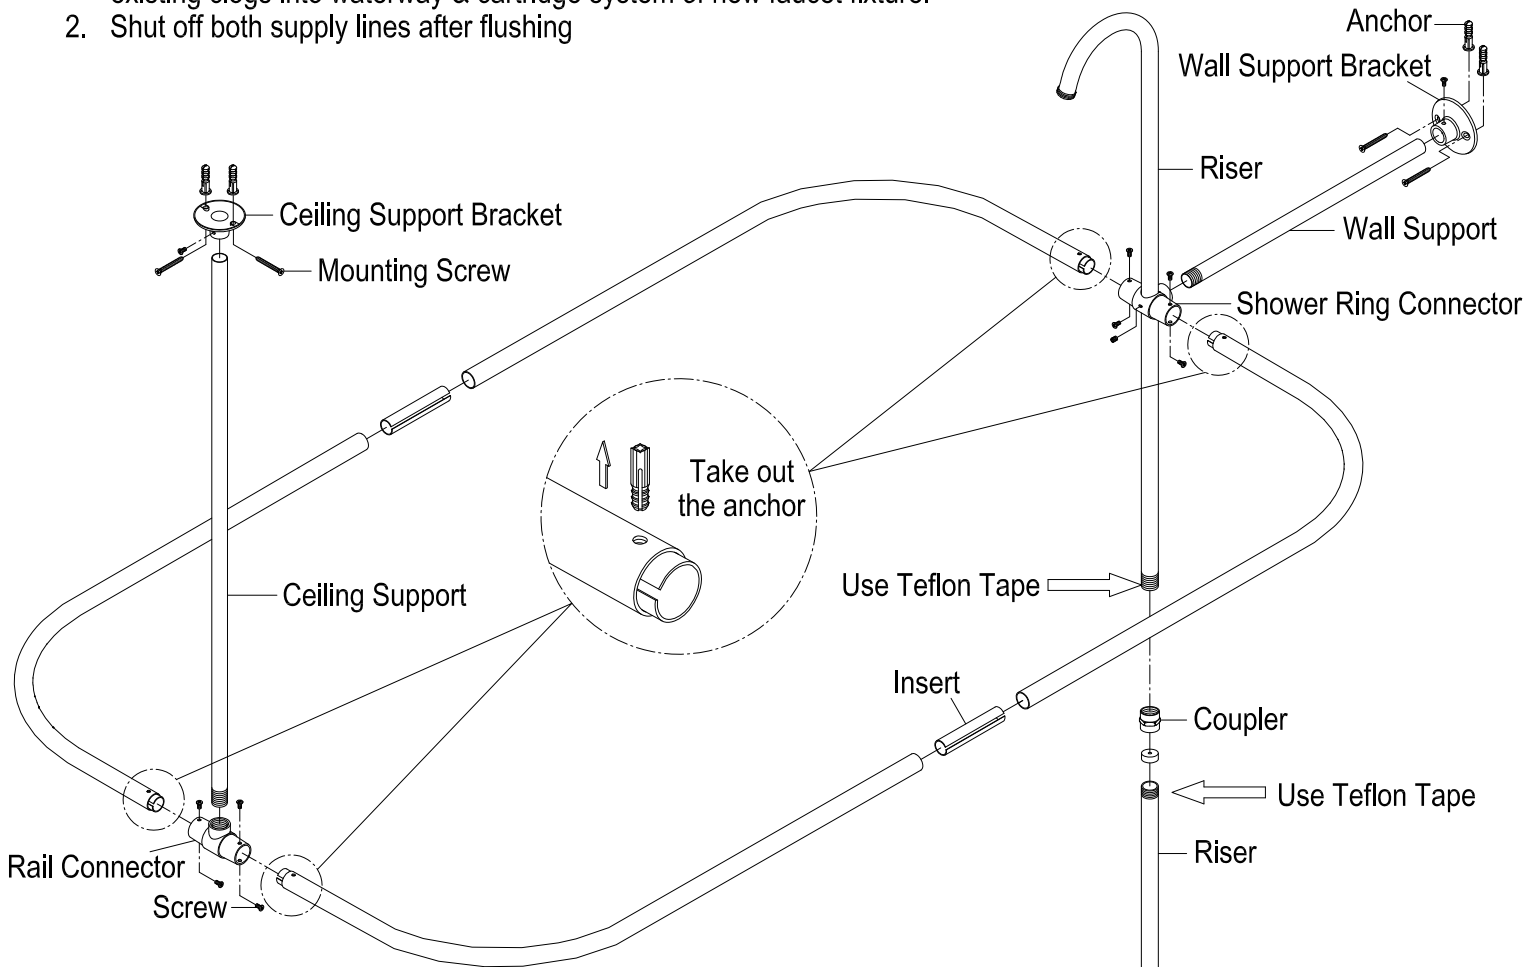

## INSTALLATION INSTRUCTIONS

For Use With KB's Shower Riser Bath Supply

### BEFORE BEGINNING INSTALLATION:

1. Flush plumbing lines to clear debris in pipe and plumbing lines to avoid existing clogs into waterway & cartridge system of new faucet fixture.
2. Shut off both supply lines after flushing