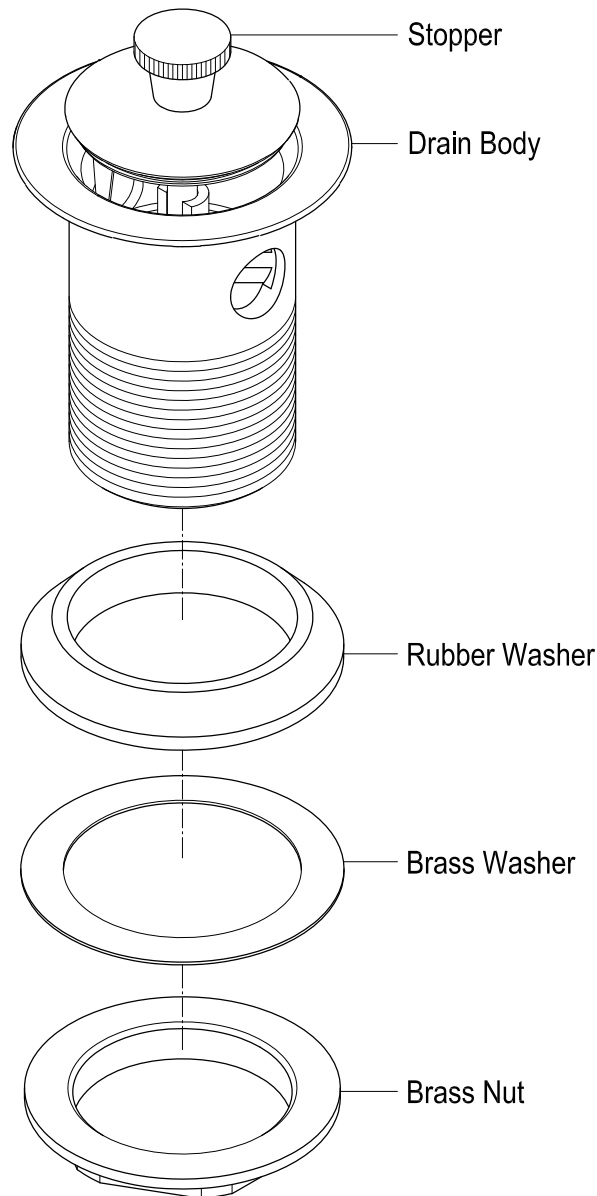

KINGSTON

KITCHEN & BATH

INSTALLATION INSTRUCTIONS

Lift & Lock Drain

NOTE: USE TEFLON TAPE ON ALL THREADED CONNECTIONS

NOTICE

Failure to follow all directions may cause leaks
which may result in water damage