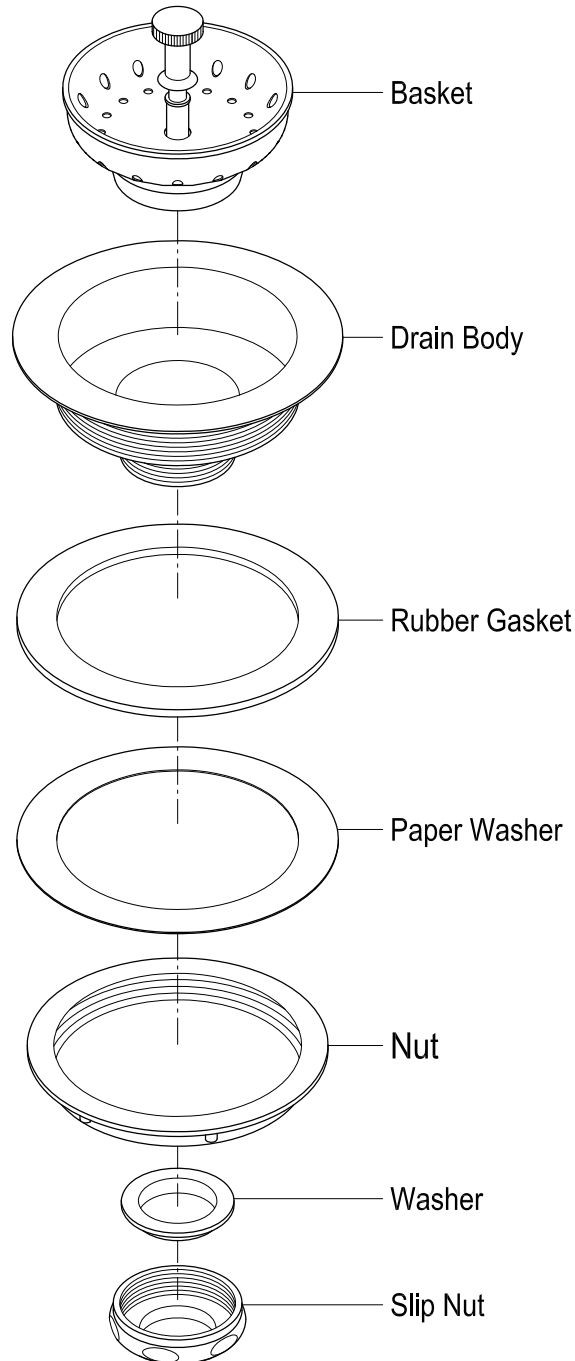

KINGSTON

KITCHEN & BATH

INSTALLATION INSTRUCTIONS

Basket Strainer

NOTE: USE TEFLON TAPE ON ALL THREADED CONNECTIONS

NOTICE

Failure to follow all directions may cause leaks
which may result in water damage

www.kingstonbrass.com
TOLL-FREE CUSTOMER SERVICE: 1-877-2-KBRASS
TECHNICAL SUPPORT E-mail: service@kingstonbrass.com
12775 Reservoir Street, Chino, CA 91710