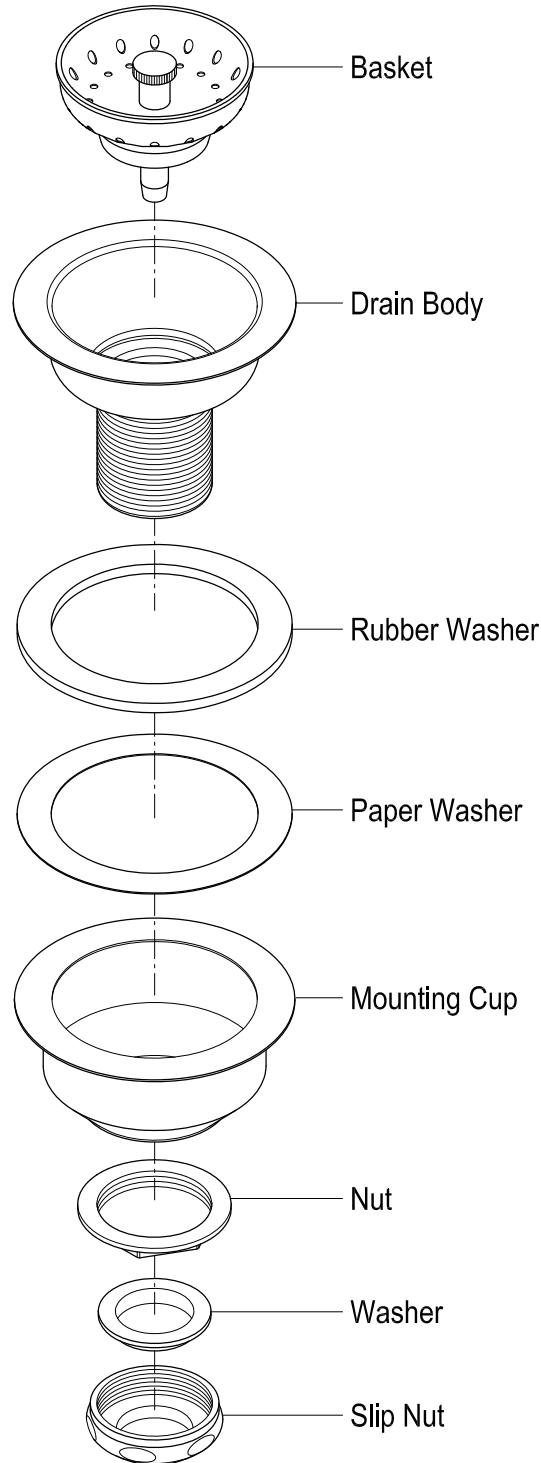

KINGSTON

KITCHEN & BATH

INSTALLATION INSTRUCTIONS

Basket Strainer

NOTE: USE TEFLON TAPE ON ALL THREADED CONNECTIONS

NOTICE

Failure to follow all directions may cause leaks
which may result in water damage

www.kingstonbrass.com