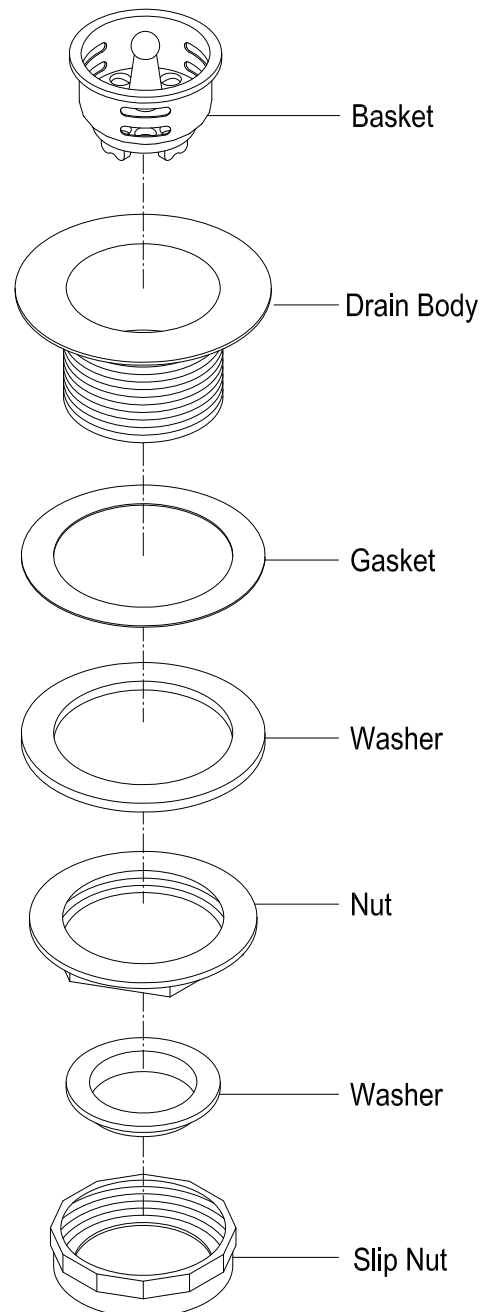

KINGSTON

KITCHEN & BATH

INSTALLATION INSTRUCTIONS

Basket Strainer

NOTE: USE TEFLON TAPE ON ALL THREADED CONNECTIONS

www.kingstonbrass.com

TOLL-FREE CUSTOMER SERVICE: 1-877-2-KBRASS

TECHNICAL SUPPORT E-mail: service@kingstonbrass.com