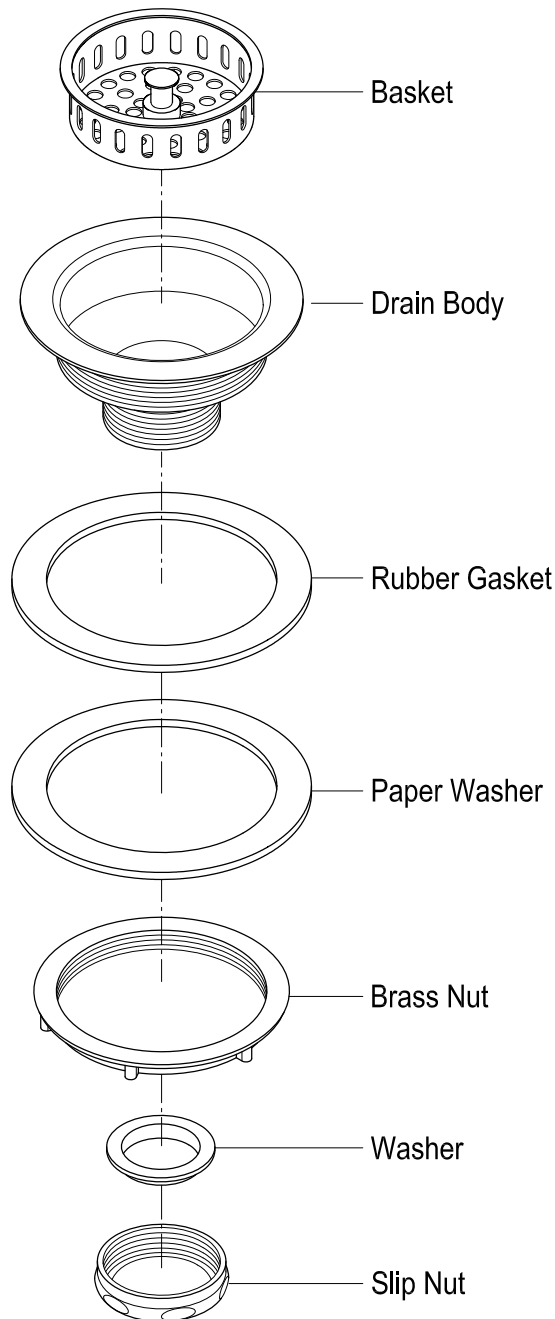

KINGSTON

KITCHEN & BATH

INSTALLATION INSTRUCTIONS

Basket Strainer

NOTE: USE TEFLON TAPE ON ALL THREADED CONNECTIONS

NOTICE

Failure to follow all directions may cause leaks
which may result in water damage

www.kingstonbrass.com
TOLL-FREE CUSTOMER SERVICE: 1-877-2-KBRASS
TECHNICAL SUPPORT E-mail: service@kingstonbrass.com
12775 Reservoir Street, Chino, CA 91710