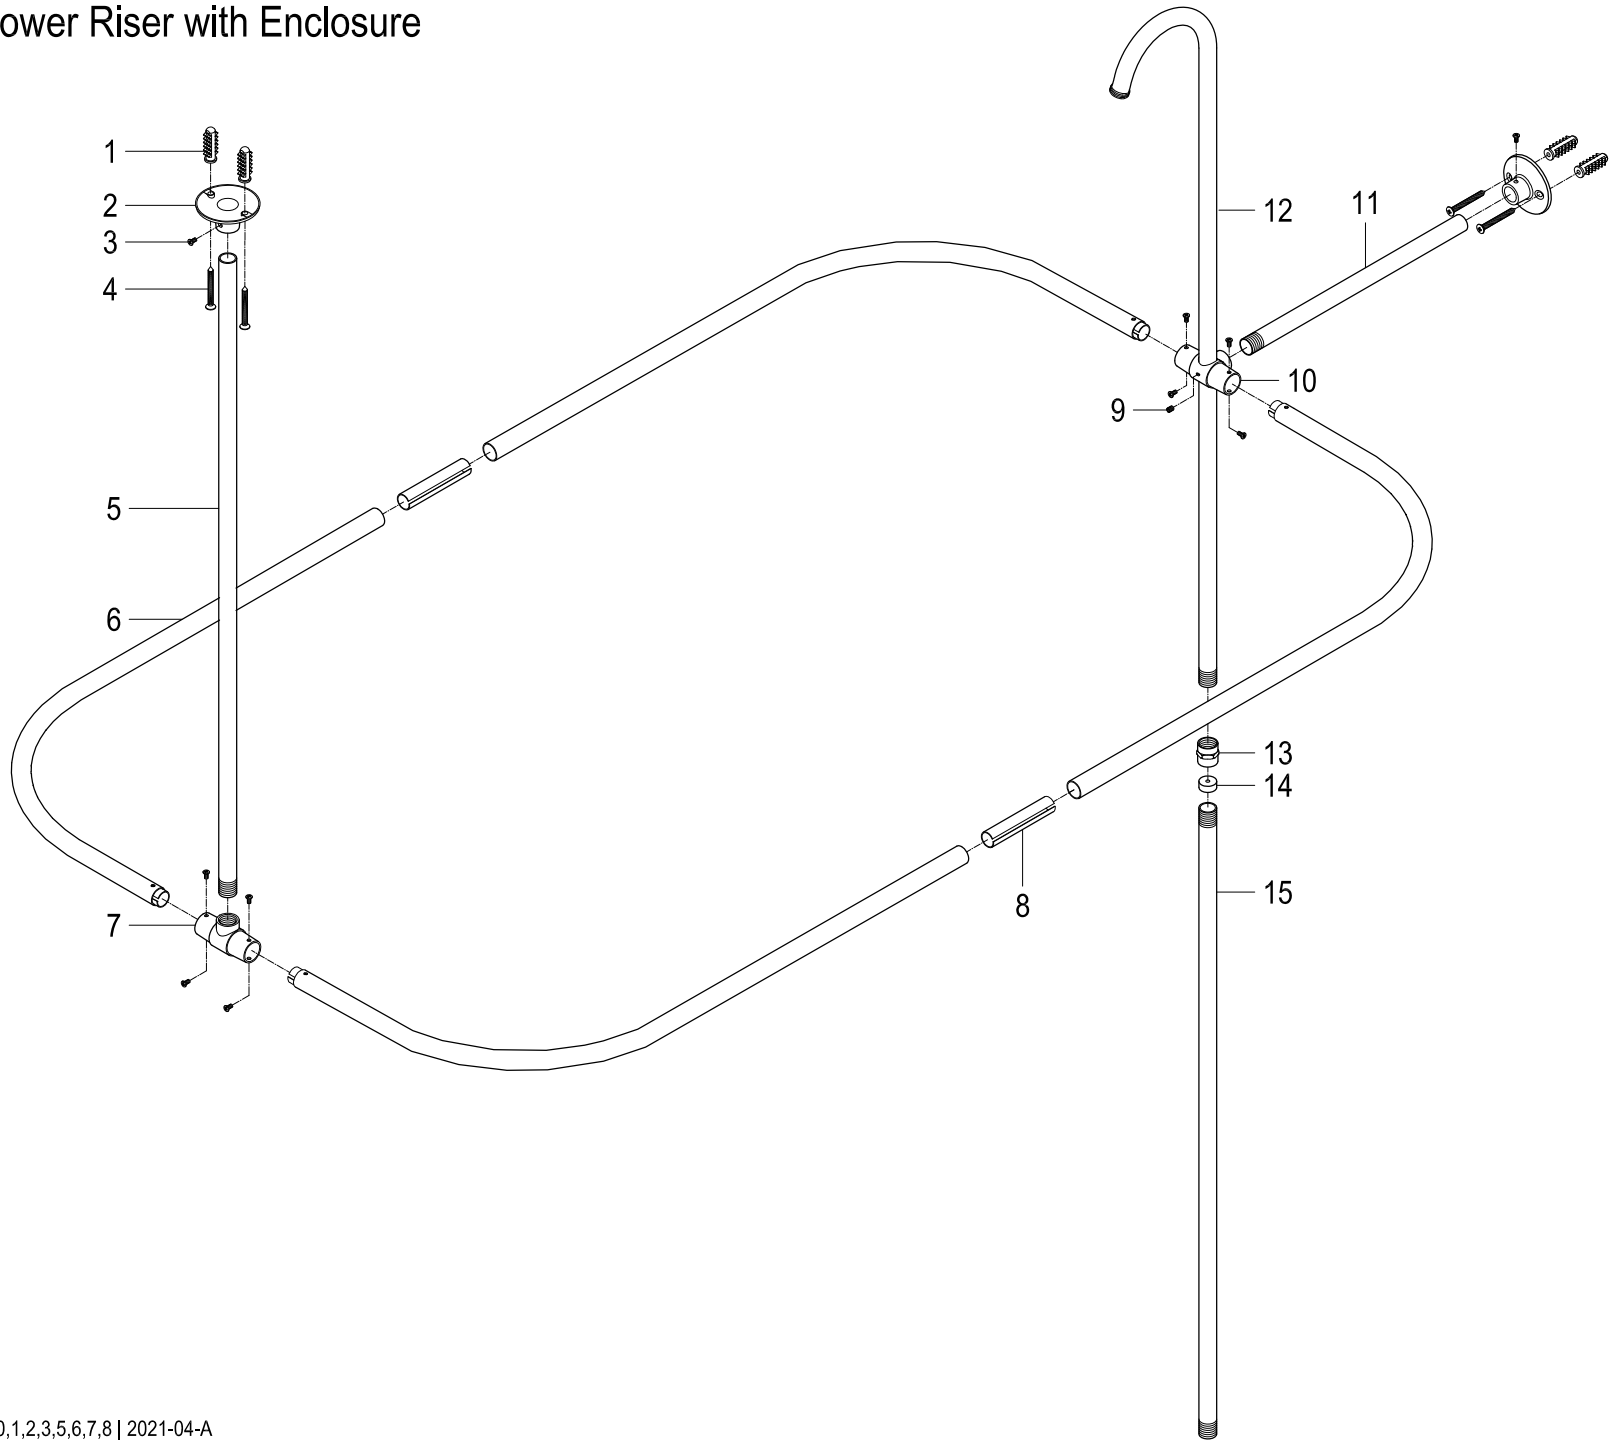

ABT1040-0,1,2,3,5,6,7,8

Oval Shower Riser with Enclosure

Part #	QTY
1.	4
2.	2
3.	10
4.	4
5.	1
6.	4
7.	1
8.	2
9.	1
10.	1
11.	1
12.	1
13.	1
14.	1
15.	1