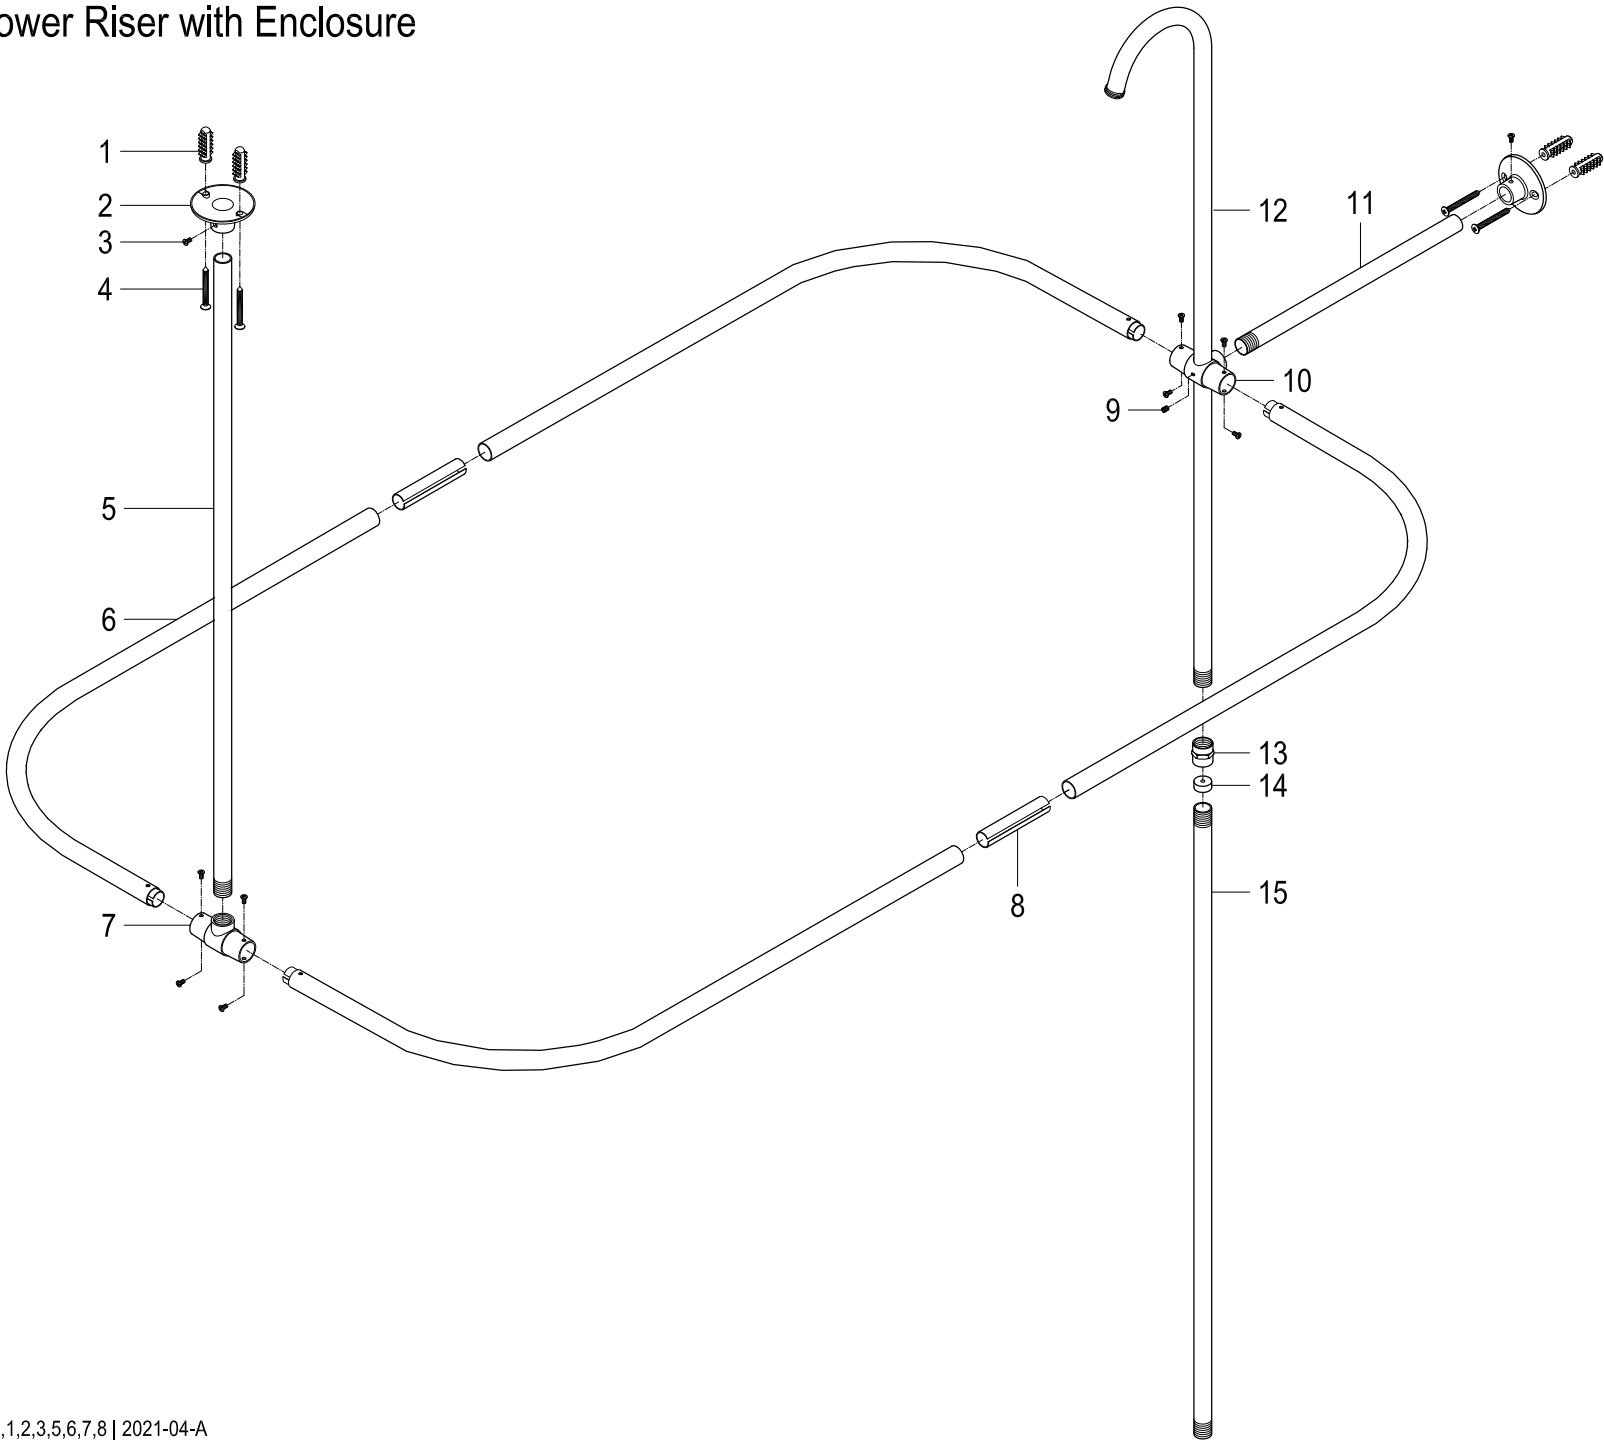

ABT1040-0,1,2,3,5,6,7,8

Oval Shower Riser with Enclosure

Part #	QTY
1.	4
2.	2
3.	10
4.	4
5.	1
6.	4
7.	1
8.	2
9.	1
10.	1
11.	1
12.	1
13.	1
14.	1
15.	1