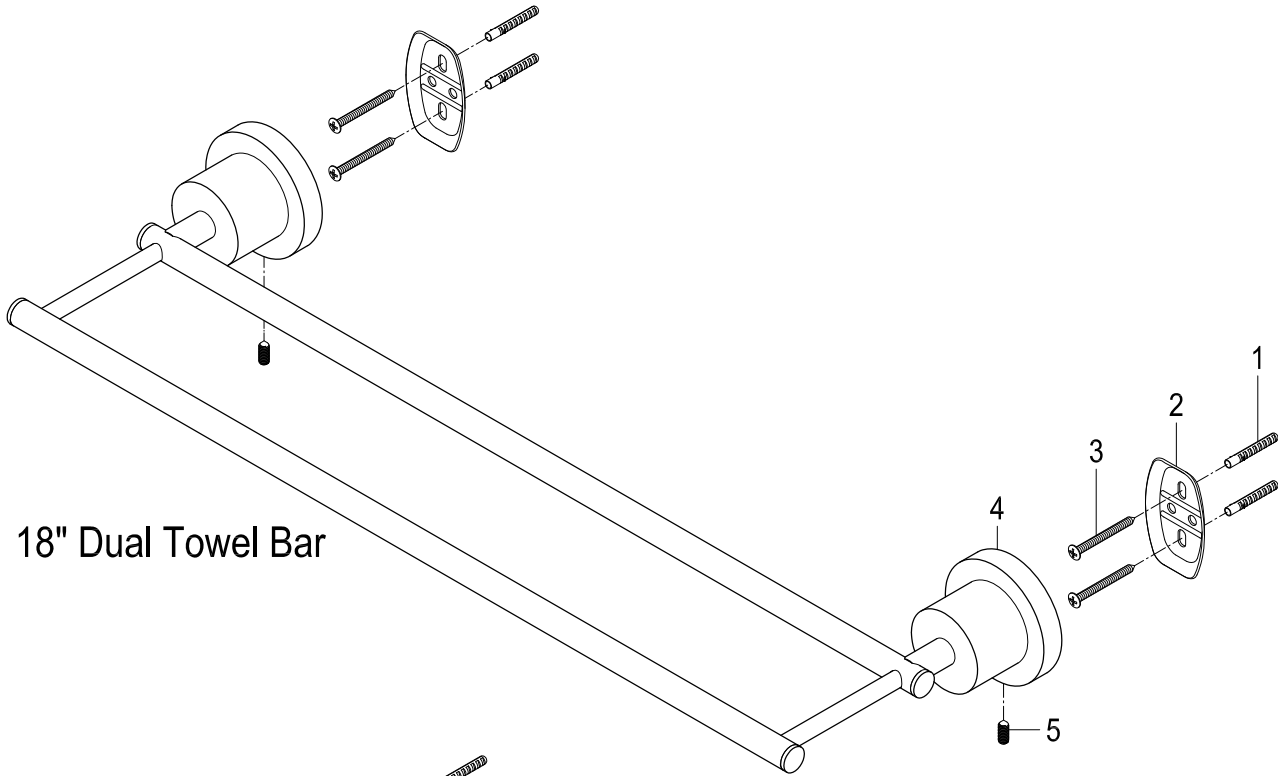

BAH821318478MB,C,PB,ORB,PN,SB,SN

5-Piece Bathroom Accessory Set

Part #	QTY
1.	12
2.	6
3.	12
4.	1
5.	6
6.	1
7.	2
8.	1
9.	2
10.	1

18" Dual Towel Bar

Toilet Paper Holder

Towel Ring

Robe Hook