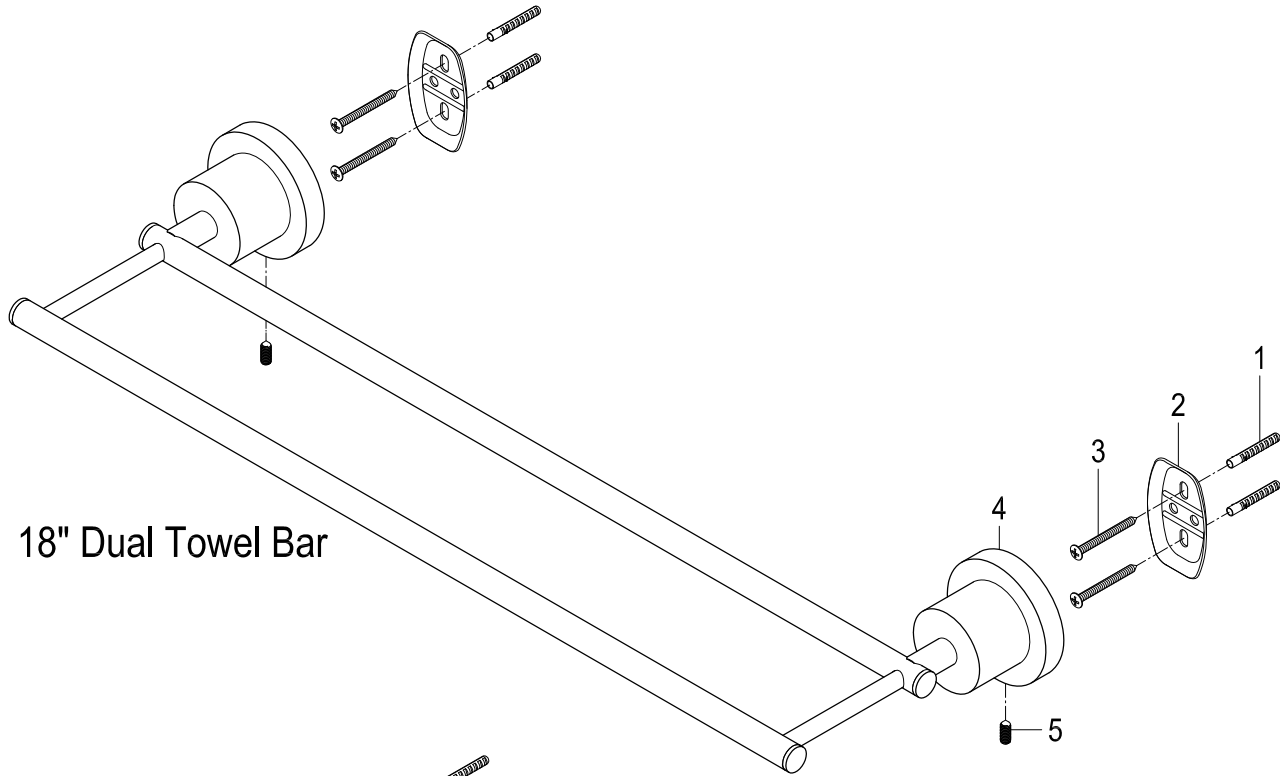

# BAH821318478MB,C,PB,ORB,PN,SB,SN

## 5-Piece Bathroom Accessory Set

Part #	QTY
1.	12
2.	6
3.	12
4.	1
5.	6
6.	1
7.	2
8.	1
9.	2
10.	1

18" Dual Towel Bar

Toilet Paper Holder

Towel Ring

Robe Hook