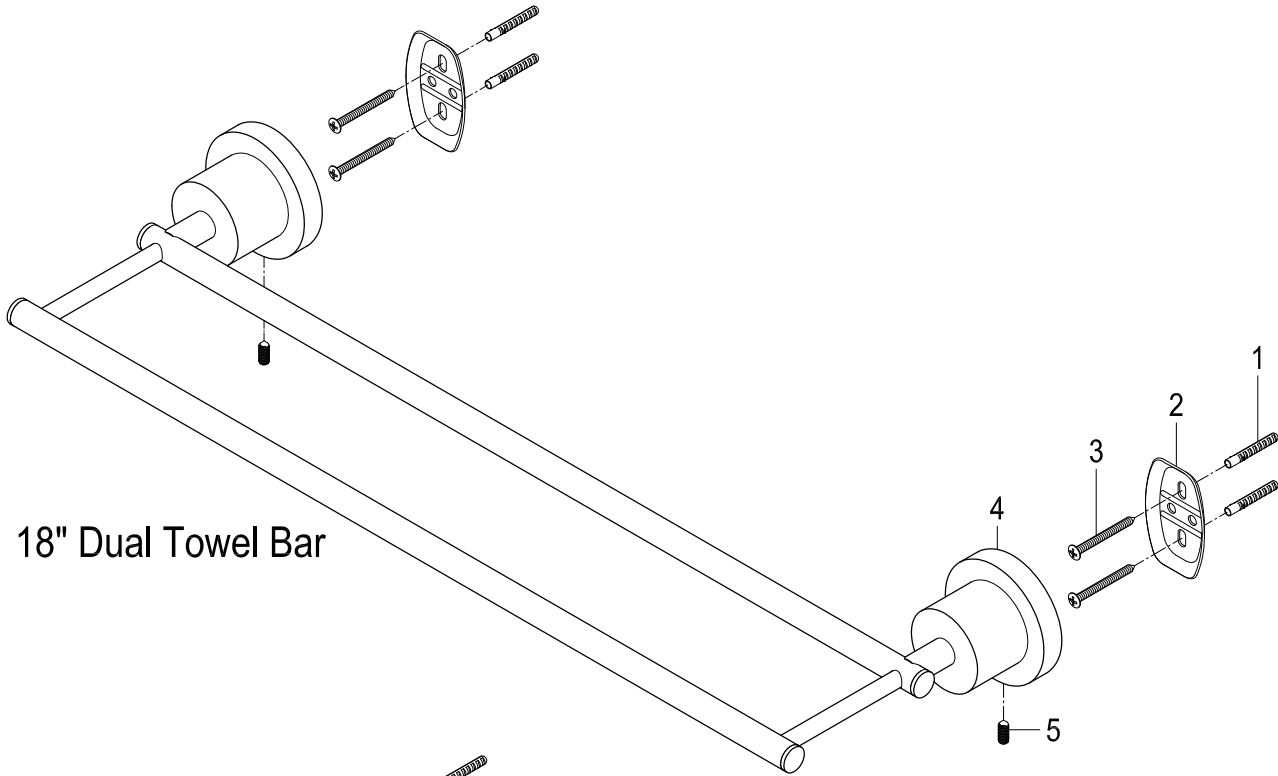

# BAH821318478MB,C,PB,ORB,PN,SB,SN

## 5-Piece Bathroom Accessory Set

Part #	QTY
1.	12
2.	6
3.	12
4.	1
5.	6
6.	1
7.	2
8.	1
9.	2
10.	1

18" Dual Towel Bar

Toilet Paper Holder

Towel Ring

Robe Hook