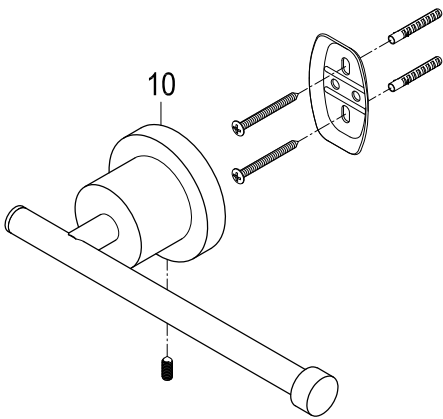

# BAH821318478MB,C,PB,ORB,PN,SB,SN

## 5-Piece Bathroom Accessory Set

Part #	QTY
1.	12
2.	6
3.	12
4.	1
5.	6
6.	1
7.	2
8.	1
9.	2
10.	1

18" Dual Towel Bar

Toilet Paper Holder

Towel Ring

Robe Hook