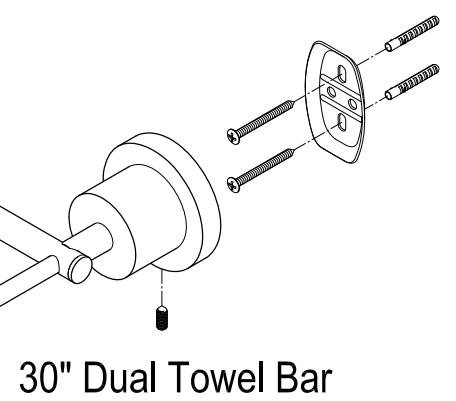

## 5-Piece Bathroom Accessory Set

Part #	QTY
1.	12
2.	6
3.	12
4.	1
5.	6
6.	1
7.	1
8.	2
9.	1
10.	2

Toilet Paper Holder

Towel Ring

Robe Hook

30" Dual Towel Bar