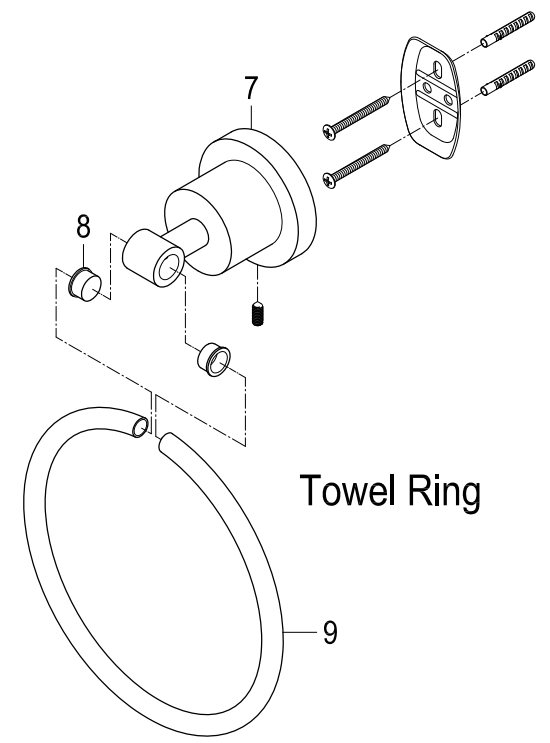

# BAH821330478MB,C,PB,ORB,PN,SB,SN

## 5-Piece Bathroom Accessory Set

Part #	QTY
1.	12
2.	6
3.	12
4.	1
5.	6
6.	1
7.	1
8.	2
9.	1
10.	2

Toilet Paper Holder

Towel Ring

Robe Hook

30" Dual Towel Bar