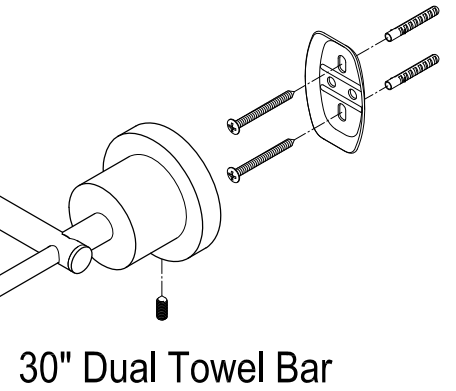

## 5-Piece Bathroom Accessory Set

Part #	QTY
1.	12
2.	6
3.	12
4.	1
5.	6
6.	1
7.	1
8.	2
9.	1
10.	2

Toilet Paper Holder

Towel Ring

Robe Hook

30" Dual Towel Bar