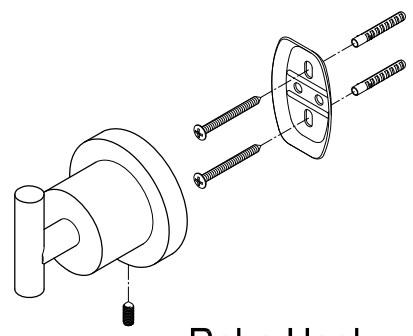

# BAH821330478MB,C,PB,ORB,PN,SB,SN

## 5-Piece Bathroom Accessory Set

Part #	QTY
1.	12
2.	6
3.	12
4.	1
5.	6
6.	1
7.	1
8.	2
9.	1
10.	2

Toilet Paper Holder

Towel Ring

Robe Hook

30" Dual Towel Bar