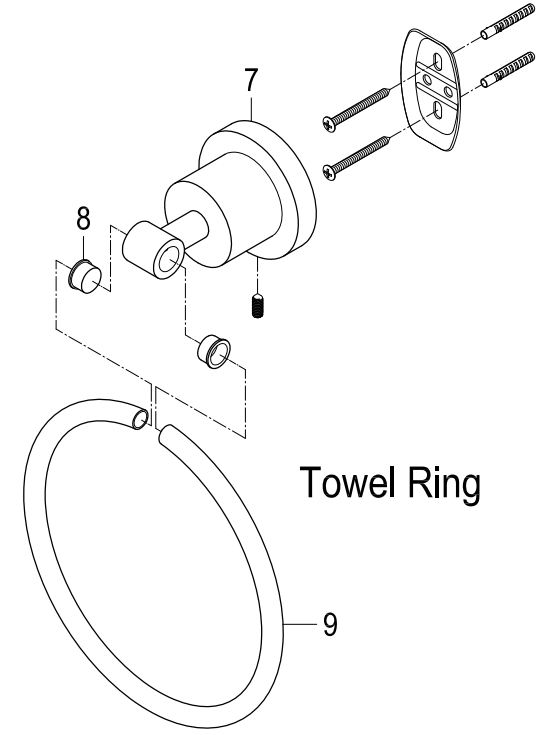

# BAH821330478MB,C,PB,ORB,PN,SB,SN

## 5-Piece Bathroom Accessory Set

Part #	QTY
1.	12
2.	6
3.	12
4.	1
5.	6
6.	1
7.	1
8.	2
9.	1
10.	2

Toilet Paper Holder

Towel Ring

Robe Hook

30" Dual Towel Bar