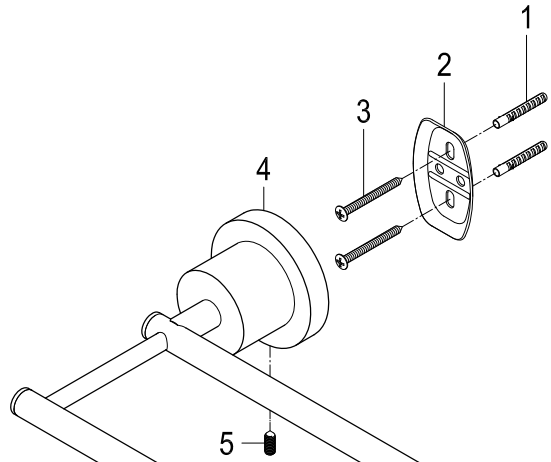

# BAH821330478MB,C,PB,ORB,PN,SB,SN

## 5-Piece Bathroom Accessory Set

Part #	QTY
1.	12
2.	6
3.	12
4.	1
5.	6
6.	1
7.	1
8.	2
9.	1
10.	2

Toilet Paper Holder

Towel Ring

Robe Hook

30" Dual Towel Bar