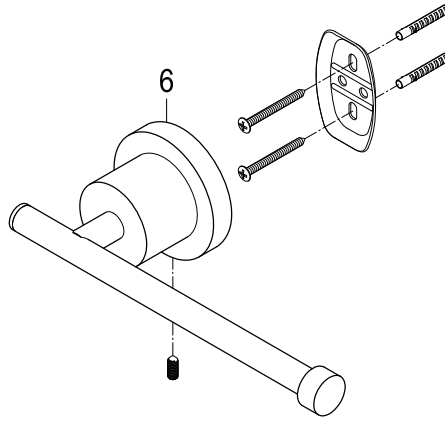

# BAH821330478MB,C,PB,ORB,PN,SB,SN

## 5-Piece Bathroom Accessory Set

Part #	QTY
1.	12
2.	6
3.	12
4.	1
5.	6
6.	1
7.	1
8.	2
9.	1
10.	2

Toilet Paper Holder

Towel Ring

Robe Hook

30" Dual Towel Bar