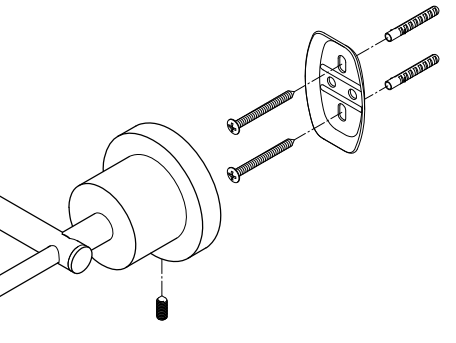

BAH821330478MB,C,PB,ORB,PN,SB,SN

5-Piece Bathroom Accessory Set

Part #	QTY
1.	12
2.	6
3.	12
4.	1
5.	6
6.	1
7.	1
8.	2
9.	1
10.	2

Toilet Paper Holder

Towel Ring

Robe Hook

30" Dual Towel Bar