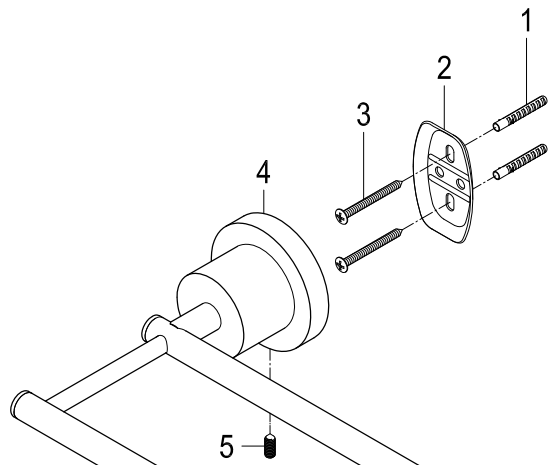

BAH821330478MB,C,PB,ORB,PN,SB,SN

5-Piece Bathroom Accessory Set

Part #	QTY
1.	12
2.	6
3.	12
4.	1
5.	6
6.	1
7.	1
8.	2
9.	1
10.	2

Toilet Paper Holder

Towel Ring

Robe Hook

30" Dual Towel Bar