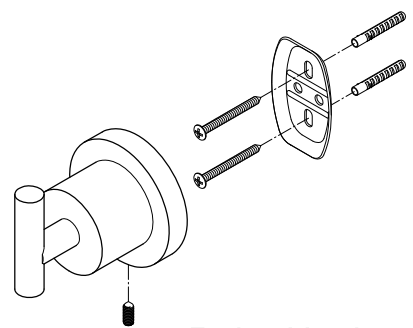

BAH821330478MB,C,PB,ORB,PN,SB,SN

5-Piece Bathroom Accessory Set

Part #	QTY
1.	12
2.	6
3.	12
4.	1
5.	6
6.	1
7.	1
8.	2
9.	1
10.	2

Toilet Paper Holder

Towel Ring

Robe Hook

30" Dual Towel Bar