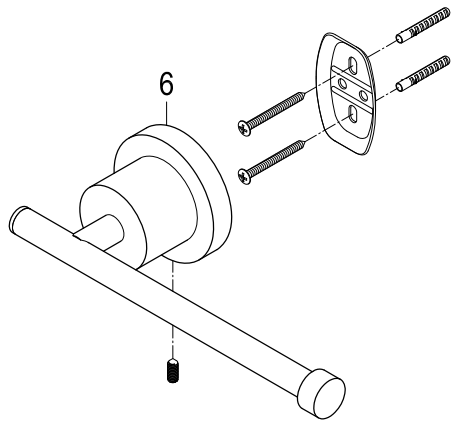

BAH821330478MB,C,PB,ORB,PN,SB,SN

5-Piece Bathroom Accessory Set

Part #	QTY
1.	12
2.	6
3.	12
4.	1
5.	6
6.	1
7.	1
8.	2
9.	1
10.	2

Toilet Paper Holder

Towel Ring

Robe Hook

30" Dual Towel Bar