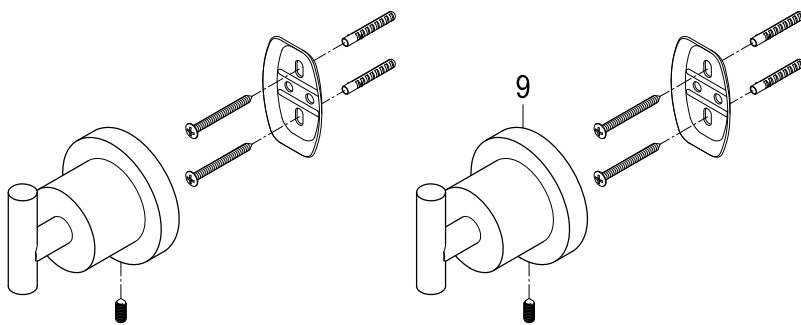

BAH8213478MB,C,PB,ORB,PN,SB,SN

5-Piece Bathroom Accessory Set

Part #	QTY
1.	12
2.	6
3.	12
4.	1
5.	6
6.	1
7.	2
8.	1
9.	2
10.	1

24" Dual Towel Bar

Toilet Paper Holder

Towel Ring

Robe Hook