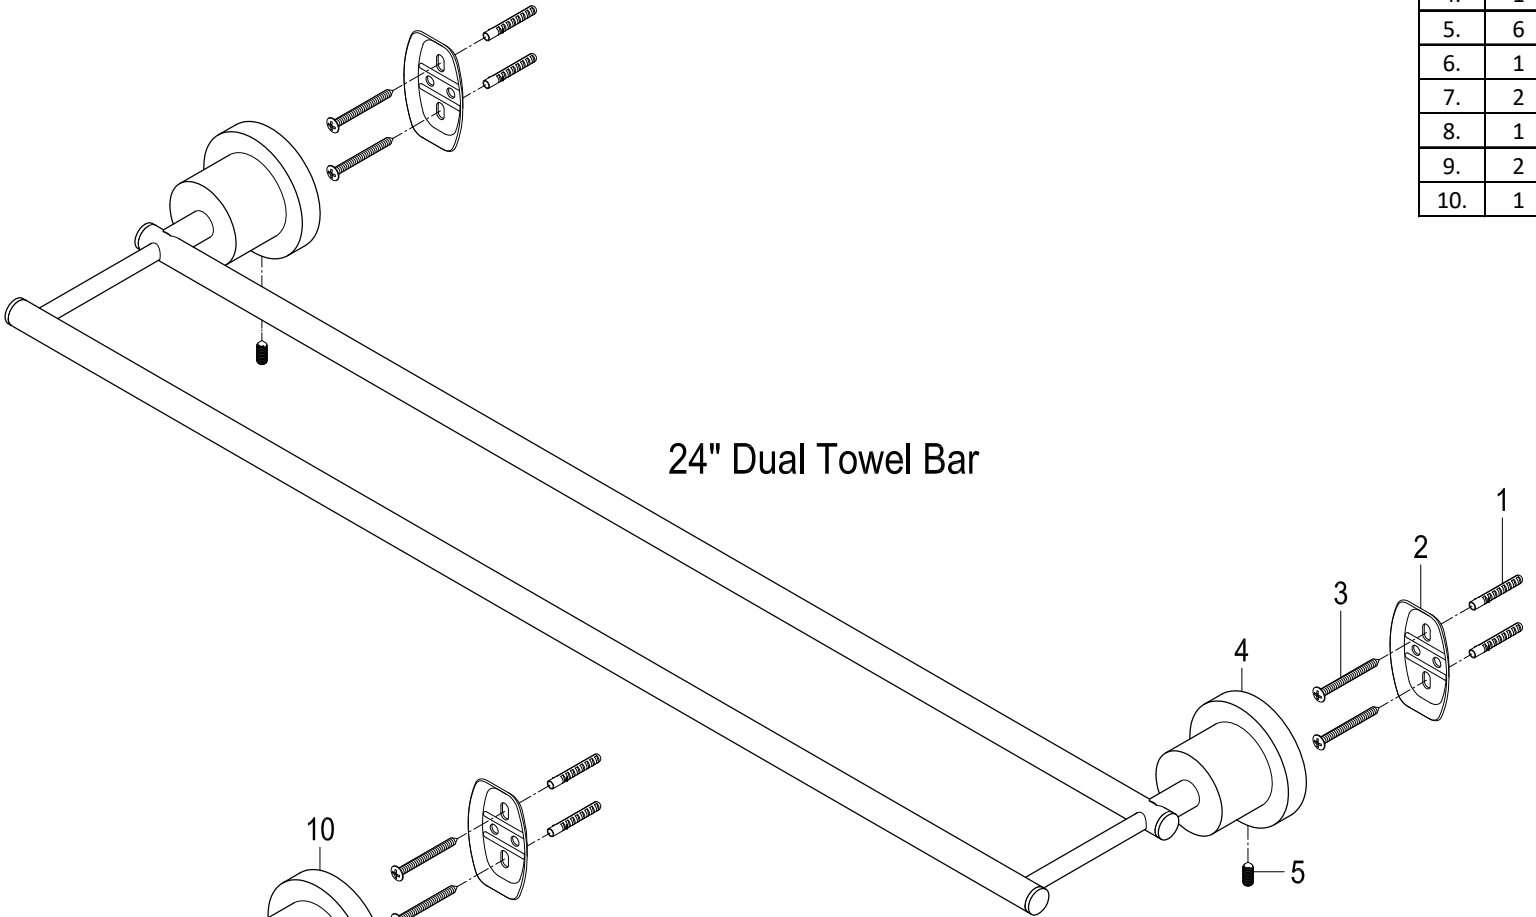

BAH8213478MB,C,PB,ORB,PN,SB,SN

5-Piece Bathroom Accessory Set

Part #	QTY
1.	12
2.	6
3.	12
4.	1
5.	6
6.	1
7.	2
8.	1
9.	2
10.	1

24" Dual Towel Bar

Toilet Paper Holder

Towel Ring

Robe Hook