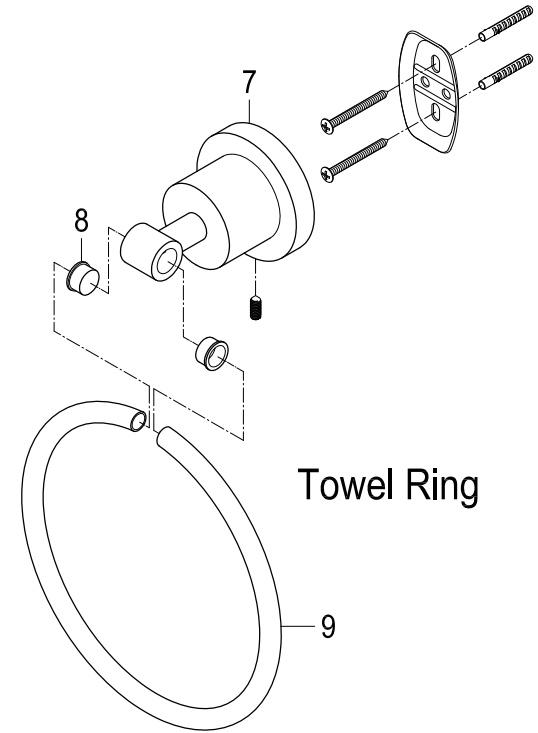

BAH8230478MB,C,PB,ORB,PN,SB,SN

5-Piece Bathroom Accessory Set

Part #	QTY
1.	12
2.	6
3.	12
4.	1
5.	6
6.	1
7.	1
8.	2
9.	1
10.	2

Toilet Paper Holder

Towel Ring

Robe Hook

30" Towel Bar