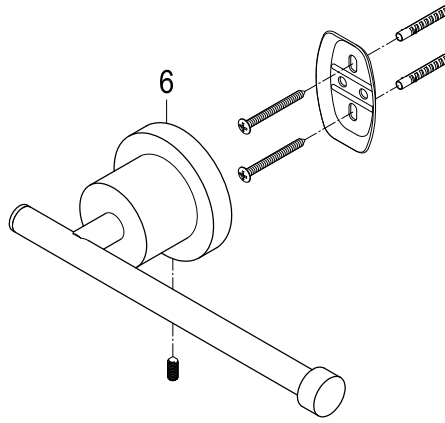

BAH8230478MB,C,PB,ORB,PN,SB,SN

5-Piece Bathroom Accessory Set

Part #	QTY
1.	12
2.	6
3.	12
4.	1
5.	6
6.	1
7.	1
8.	2
9.	1
10.	2

Toilet Paper Holder

Towel Ring

Robe Hook

30" Towel Bar