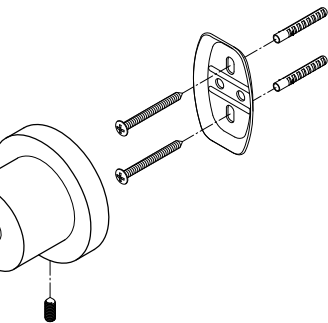

BAH8230478MB,C,PB,ORB,PN,SB,SN

5-Piece Bathroom Accessory Set

Part #	QTY
1.	12
2.	6
3.	12
4.	1
5.	6
6.	1
7.	1
8.	2
9.	1
10.	2

Toilet Paper Holder

Towel Ring

Robe Hook

30" Towel Bar