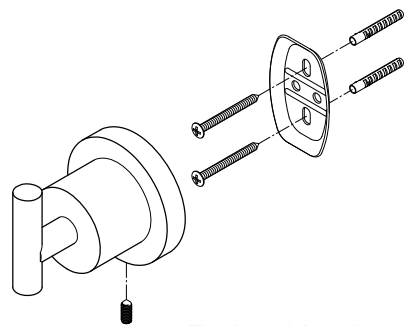

BAH8230478MB,C,PB,ORB,PN,SB,SN

5-Piece Bathroom Accessory Set

Part #	QTY
1.	12
2.	6
3.	12
4.	1
5.	6
6.	1
7.	1
8.	2
9.	1
10.	2

Toilet Paper Holder

Towel Ring

Robe Hook

30" Towel Bar