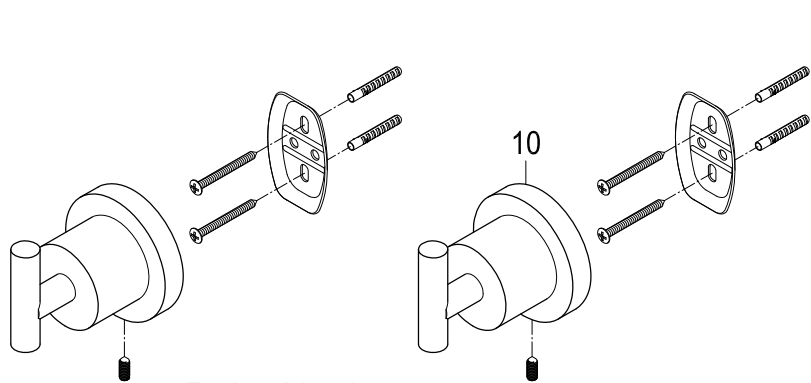

BAH8230478MB,C,PB,ORB,PN,SB,SN

5-Piece Bathroom Accessory Set

| Part # | QTY |
|--------|-----|
| 1. | 12 |
| 2. | 6 |
| 3. | 12 |
| 4. | 1 |
| 5. | 6 |
| 6. | 1 |
| 7. | 1 |
| 8. | 2 |
| 9. | 1 |
| 10. | 2 |

Toilet Paper Holder

Towel Ring

Robe Hook

30" Towel Bar