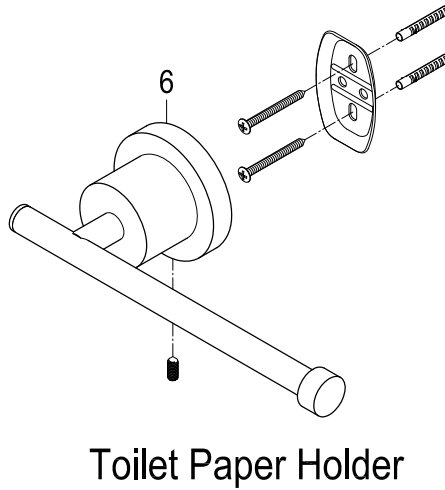

BAH8230478MB,C,PB,ORB,PN,SB,SN

5-Piece Bathroom Accessory Set

| Part # | QTY |
|--------|-----|
| 1. | 12 |
| 2. | 6 |
| 3. | 12 |
| 4. | 1 |
| 5. | 6 |
| 6. | 1 |
| 7. | 1 |
| 8. | 2 |
| 9. | 1 |
| 10. | 2 |

Toilet Paper Holder

Towel Ring

Robe Hook

30" Towel Bar