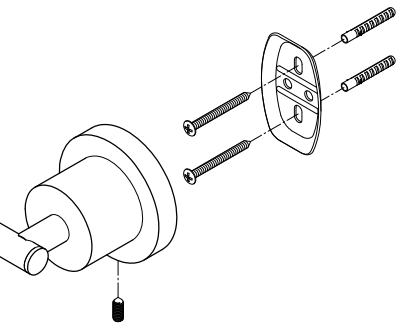

BAH8230478MB,C,PB,ORB,PN,SB,SN

5-Piece Bathroom Accessory Set

| Part # | QTY |
|--------|-----|
| 1. | 12 |
| 2. | 6 |
| 3. | 12 |
| 4. | 1 |
| 5. | 6 |
| 6. | 1 |
| 7. | 1 |
| 8. | 2 |
| 9. | 1 |
| 10. | 2 |

Toilet Paper Holder

Towel Ring

Robe Hook

30" Towel Bar