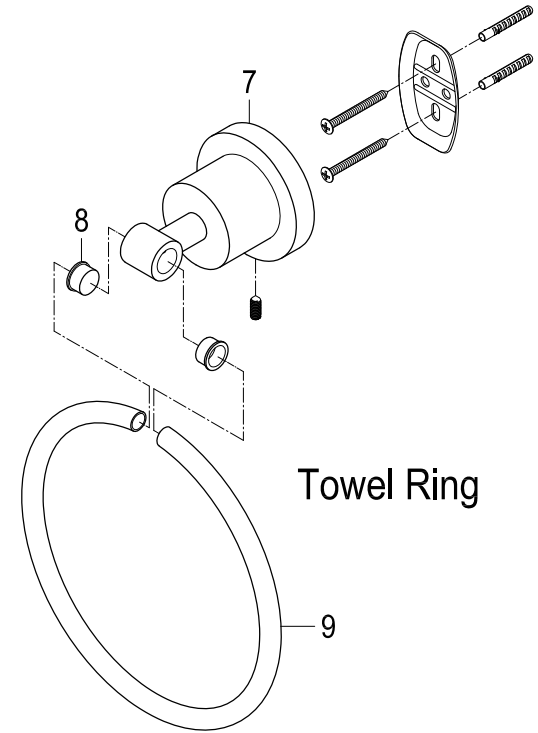

# BAH8230478MB,C,PB,ORB,PN,SB,SN

## 5-Piece Bathroom Accessory Set

Part #	QTY
1.	12
2.	6
3.	12
4.	1
5.	6
6.	1
7.	1
8.	2
9.	1
10.	2

Toilet Paper Holder

Towel Ring

Robe Hook

30" Towel Bar