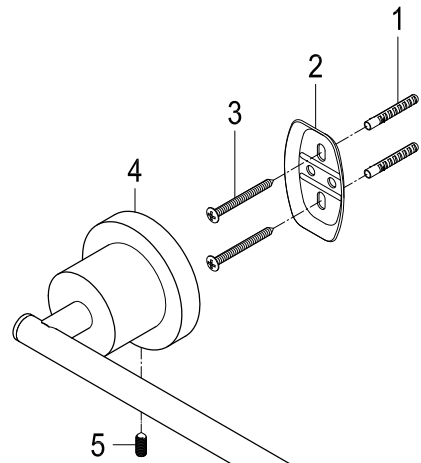

# BAH8230478MB,C,PB,ORB,PN,SB,SN

## 5-Piece Bathroom Accessory Set

Part #	QTY
1.	12
2.	6
3.	12
4.	1
5.	6
6.	1
7.	1
8.	2
9.	1
10.	2

Toilet Paper Holder

Towel Ring

Robe Hook

30" Towel Bar