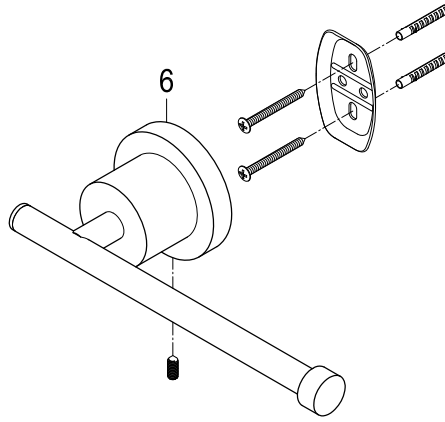

# BAH8230478MB,C,PB,ORB,PN,SB,SN

## 5-Piece Bathroom Accessory Set

Part #	QTY
1.	12
2.	6
3.	12
4.	1
5.	6
6.	1
7.	1
8.	2
9.	1
10.	2

Toilet Paper Holder

Towel Ring

Robe Hook

30" Towel Bar