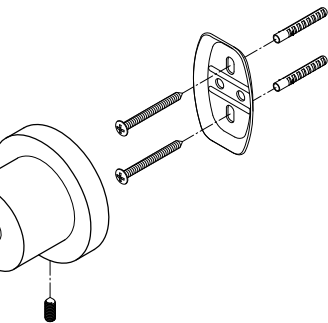

BAH8230478MB,C,PB,ORB,PN,SB,SN

5-Piece Bathroom Accessory Set

| Part # | QTY |
|--------|-----|
| 1. | 12 |
| 2. | 6 |
| 3. | 12 |
| 4. | 1 |
| 5. | 6 |
| 6. | 1 |
| 7. | 1 |
| 8. | 2 |
| 9. | 1 |
| 10. | 2 |

Toilet Paper Holder

Towel Ring

Robe Hook

30" Towel Bar