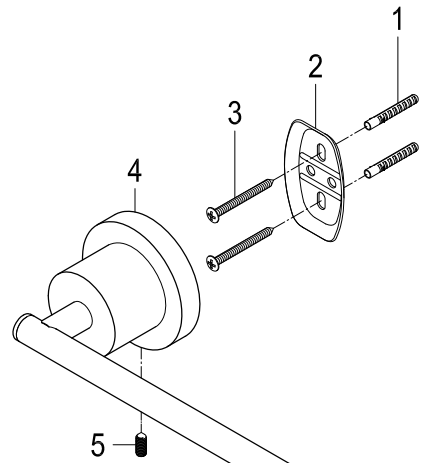

BAH8230478MB,C,PB,ORB,PN,SB,SN

5-Piece Bathroom Accessory Set

| Part # | QTY |
|--------|-----|
| 1. | 12 |
| 2. | 6 |
| 3. | 12 |
| 4. | 1 |
| 5. | 6 |
| 6. | 1 |
| 7. | 1 |
| 8. | 2 |
| 9. | 1 |
| 10. | 2 |

Toilet Paper Holder

Towel Ring

Robe Hook

30" Towel Bar