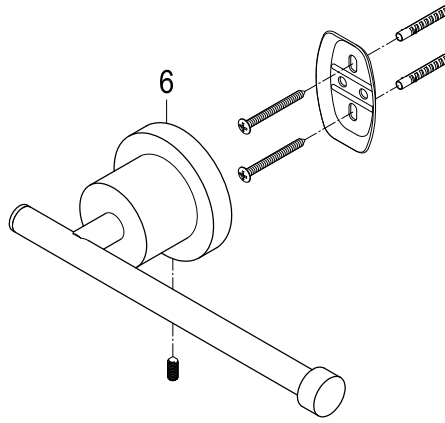

BAH8230478MB,C,PB,ORB,PN,SB,SN

5-Piece Bathroom Accessory Set

| Part # | QTY |
|--------|-----|
| 1. | 12 |
| 2. | 6 |
| 3. | 12 |
| 4. | 1 |
| 5. | 6 |
| 6. | 1 |
| 7. | 1 |
| 8. | 2 |
| 9. | 1 |
| 10. | 2 |

Toilet Paper Holder

Towel Ring

Robe Hook

30" Towel Bar