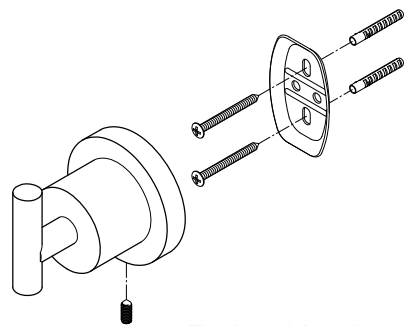

BAH8230478MB,C,PB,ORB,PN,SB,SN

5-Piece Bathroom Accessory Set

| Part # | QTY |
|--------|-----|
| 1. | 12 |
| 2. | 6 |
| 3. | 12 |
| 4. | 1 |
| 5. | 6 |
| 6. | 1 |
| 7. | 1 |
| 8. | 2 |
| 9. | 1 |
| 10. | 2 |

Toilet Paper Holder

Towel Ring

Robe Hook

30" Towel Bar