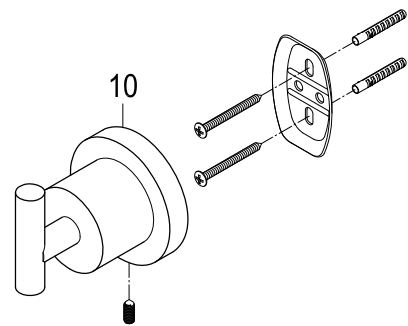

BAH8230478MB,C,PB,ORB,PN,SB,SN

5-Piece Bathroom Accessory Set

| Part # | QTY |
|--------|-----|
| 1. | 12 |
| 2. | 6 |
| 3. | 12 |
| 4. | 1 |
| 5. | 6 |
| 6. | 1 |
| 7. | 1 |
| 8. | 2 |
| 9. | 1 |
| 10. | 2 |

Toilet Paper Holder

Towel Ring

Robe Hook

30" Towel Bar