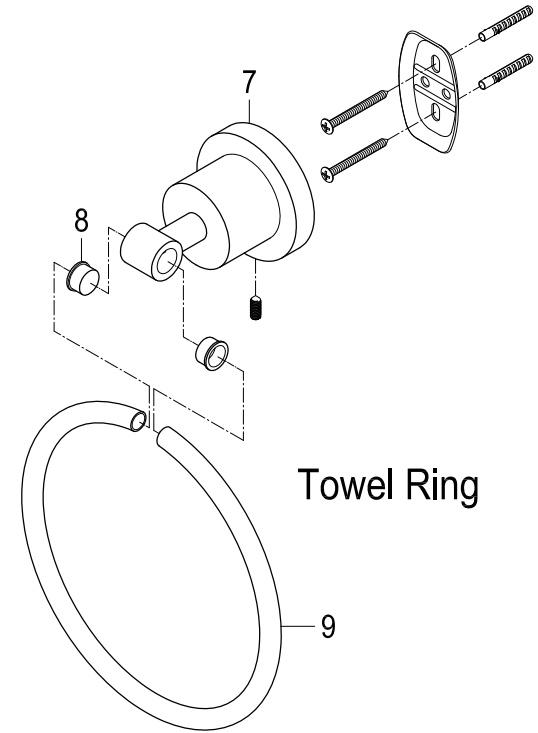

BAH8230478MB,C,PB,ORB,PN,SB,SN

5-Piece Bathroom Accessory Set

| Part # | QTY |
|--------|-----|
| 1. | 12 |
| 2. | 6 |
| 3. | 12 |
| 4. | 1 |
| 5. | 6 |
| 6. | 1 |
| 7. | 1 |
| 8. | 2 |
| 9. | 1 |
| 10. | 2 |

Toilet Paper Holder

Towel Ring

Robe Hook

30" Towel Bar