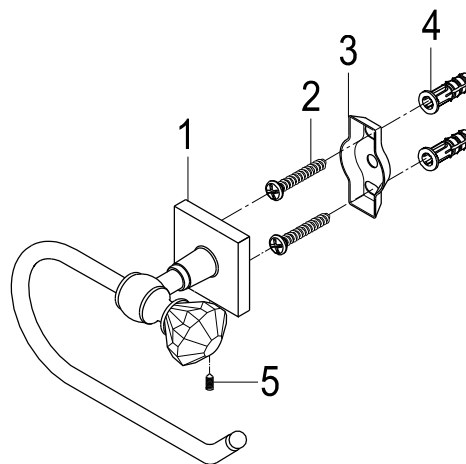

BAHK7051 2478C, ORB, SN

24" & 18" Towel Bar, Towel Ring, Robe Hook, Toilet Paper Holder

24" Towel Bar

18" Towel Bar

Robe Hook

Towel Ring

Toilet Paper Holder