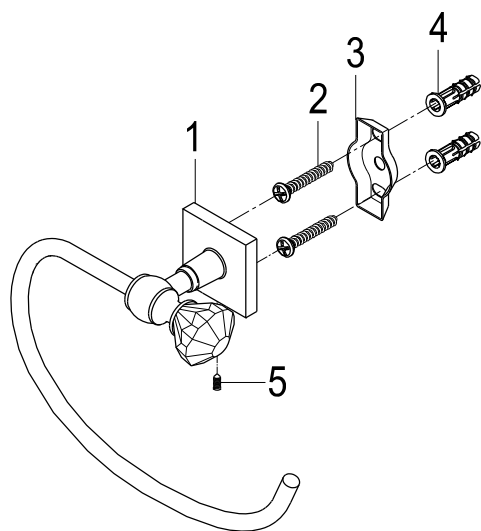

BAHK7051 2478C, ORB, SN

24" & 18" Towel Bar, Towel Ring, Robe Hook, Toilet Paper Holder

24" Towel Bar

18" Towel Bar

Robe Hook

Towel Ring

Toilet Paper Holder