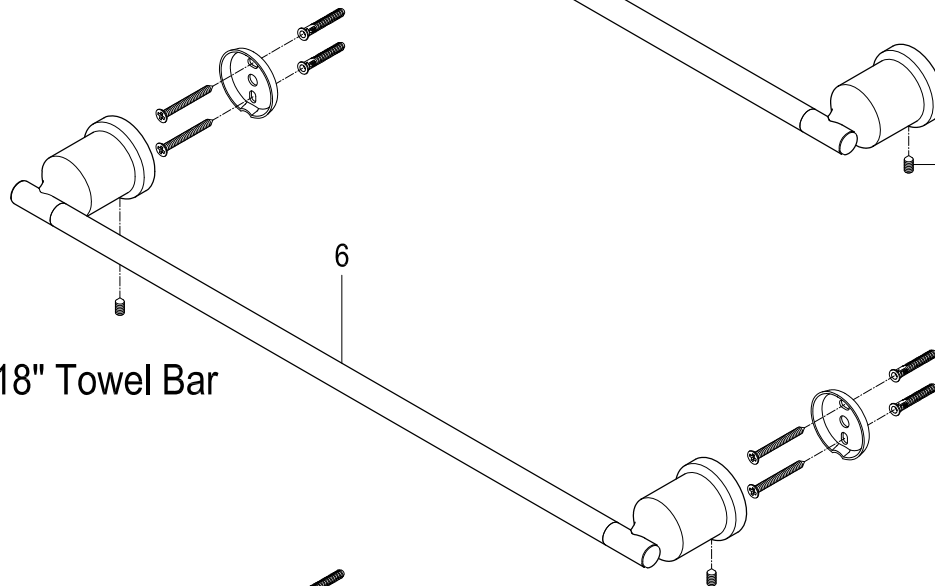

BAHK9112478MB,SN

5 Pieces Bath Accessory

Part #	QTY
1.	14
2.	7
3.	14
4.	7
5.	1
6.	1
7.	1
8.	1
9.	1
10.	2
11.	1

24" Towel Bar

18" Towel Bar

Toilet Paper Holder

Robe Hook

Towel Ring