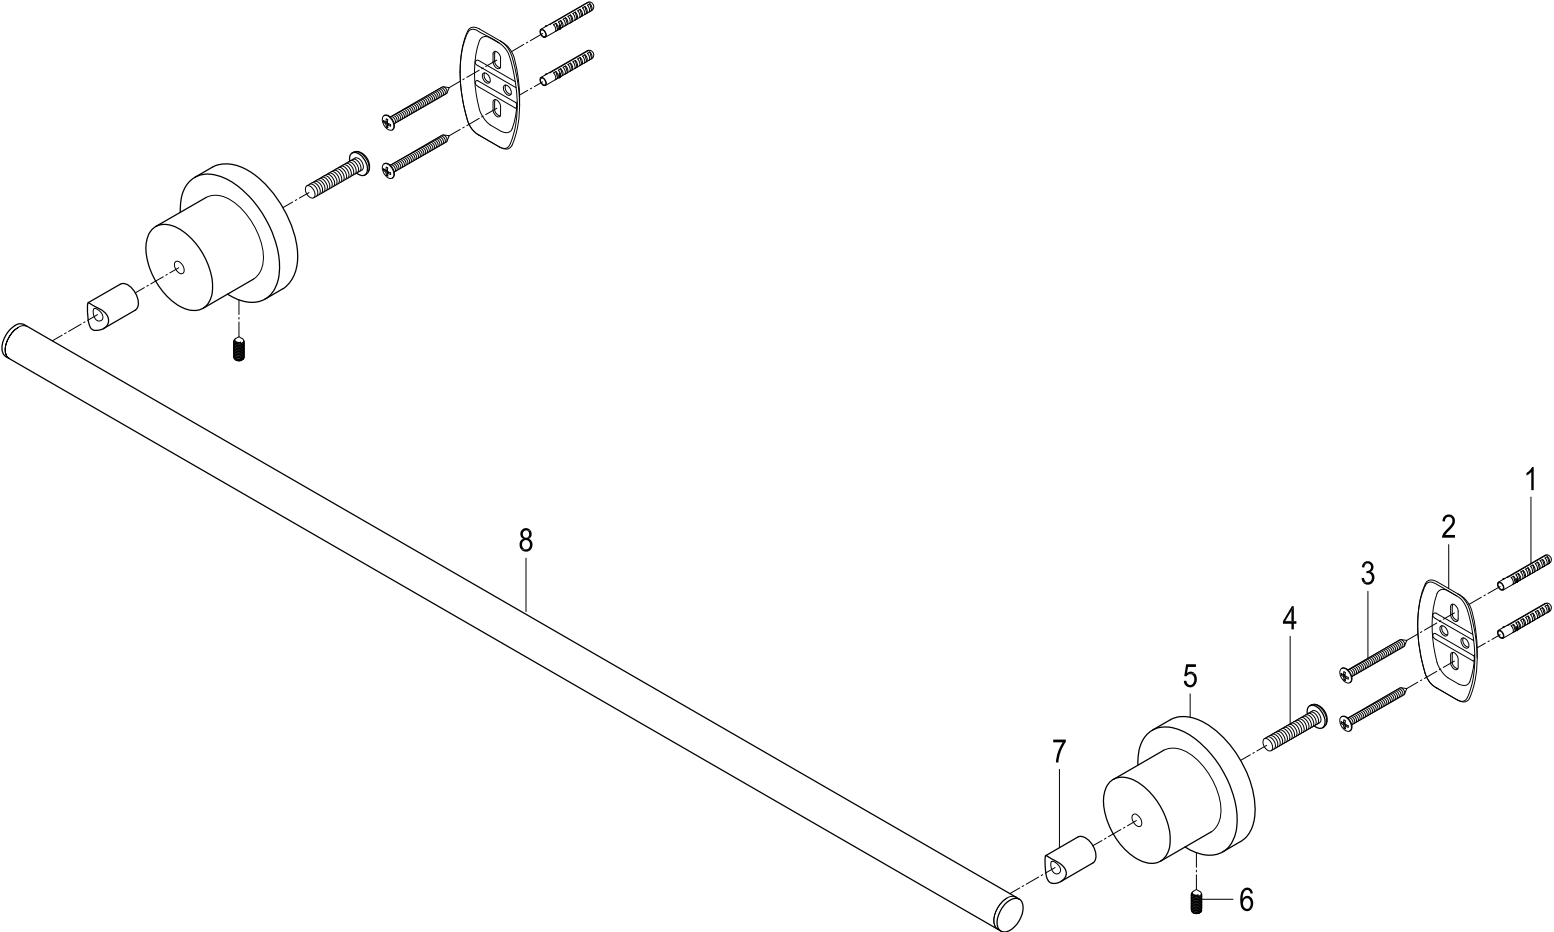

# BA8211MB,C,VN,BB,SN

24" Towel Bar

| Part # | QTY |
|--------|-----|
| 1.     | 4   |
| 2.     | 2   |
| 3.     | 4   |
| 4.     | 2   |
| 5.     | 2   |
| 6.     | 2   |
| 7.     | 2   |
| 8.     | 1   |

# BA8214MB,C,VN,BB,SN

Towel Ring

| Part # | QTY |
|--------|-----|
| 1.     | 2   |
| 2.     | 1   |
| 3.     | 2   |
| 4.     | 1   |
| 5.     | 1   |
| 6.     | 2   |
| 7.     | 1   |

# BA8218MB,C,VN,BB,SN

Toilet Paper Holder

| Part # | QTY |
|--------|-----|
| 1.     | 2   |
| 2.     | 1   |
| 3.     | 2   |
| 4.     | 1   |
| 5.     | 1   |