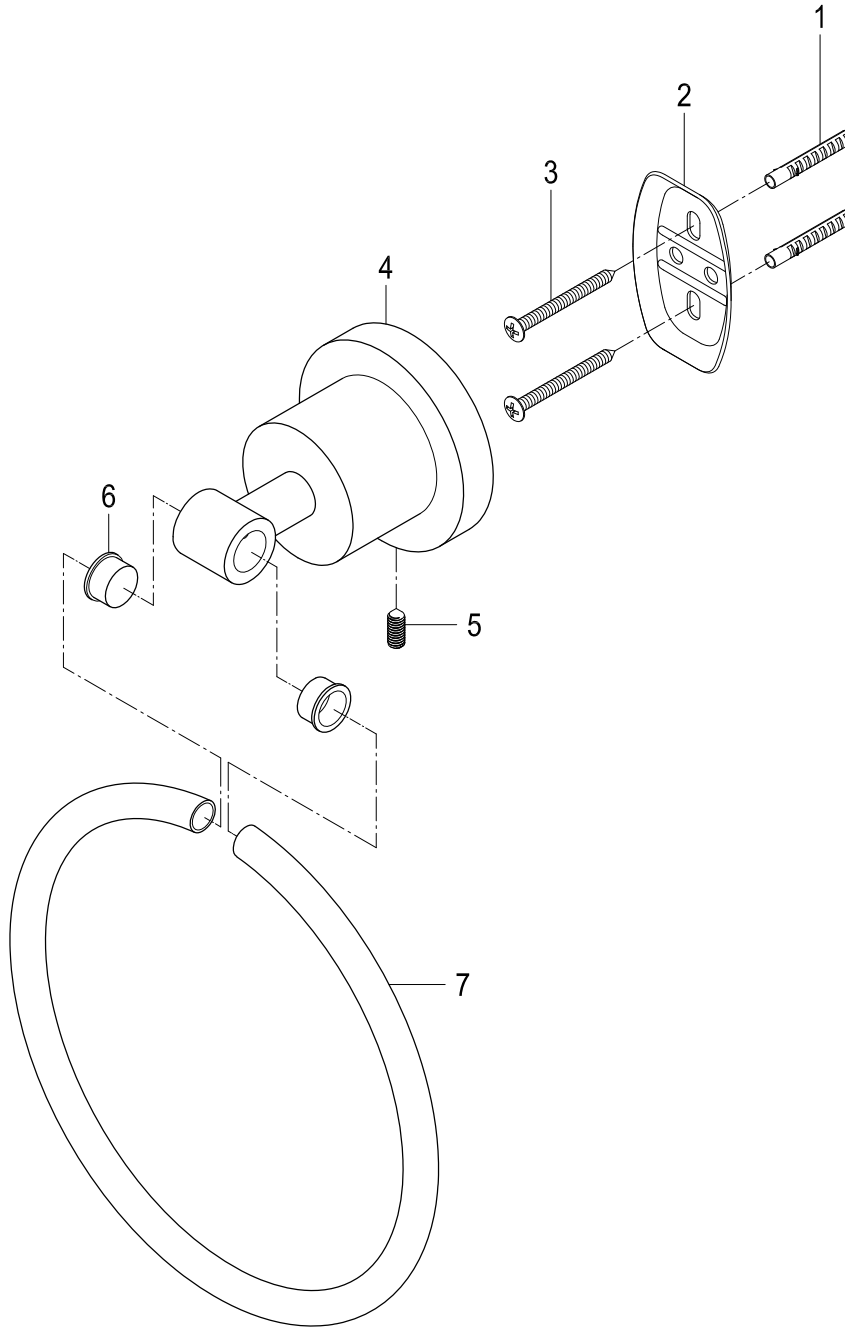

# BA8211MB,C,VN,BB,SN

24" Towel Bar

| Part # | QTY |
|--------|-----|
| 1.     | 4   |
| 2.     | 2   |
| 3.     | 4   |
| 4.     | 2   |
| 5.     | 2   |
| 6.     | 2   |
| 7.     | 2   |
| 8.     | 1   |

# BA8214MB,C,VN,BB,SN

Towel Ring

| Part # | QTY |
|--------|-----|
| 1.     | 2   |
| 2.     | 1   |
| 3.     | 2   |
| 4.     | 1   |
| 5.     | 1   |
| 6.     | 2   |
| 7.     | 1   |

# BA8218MB,C,VN,BB,SN

Toilet Paper Holder

| Part # | QTY |
|--------|-----|
| 1.     | 2   |
| 2.     | 1   |
| 3.     | 2   |
| 4.     | 1   |
| 5.     | 1   |