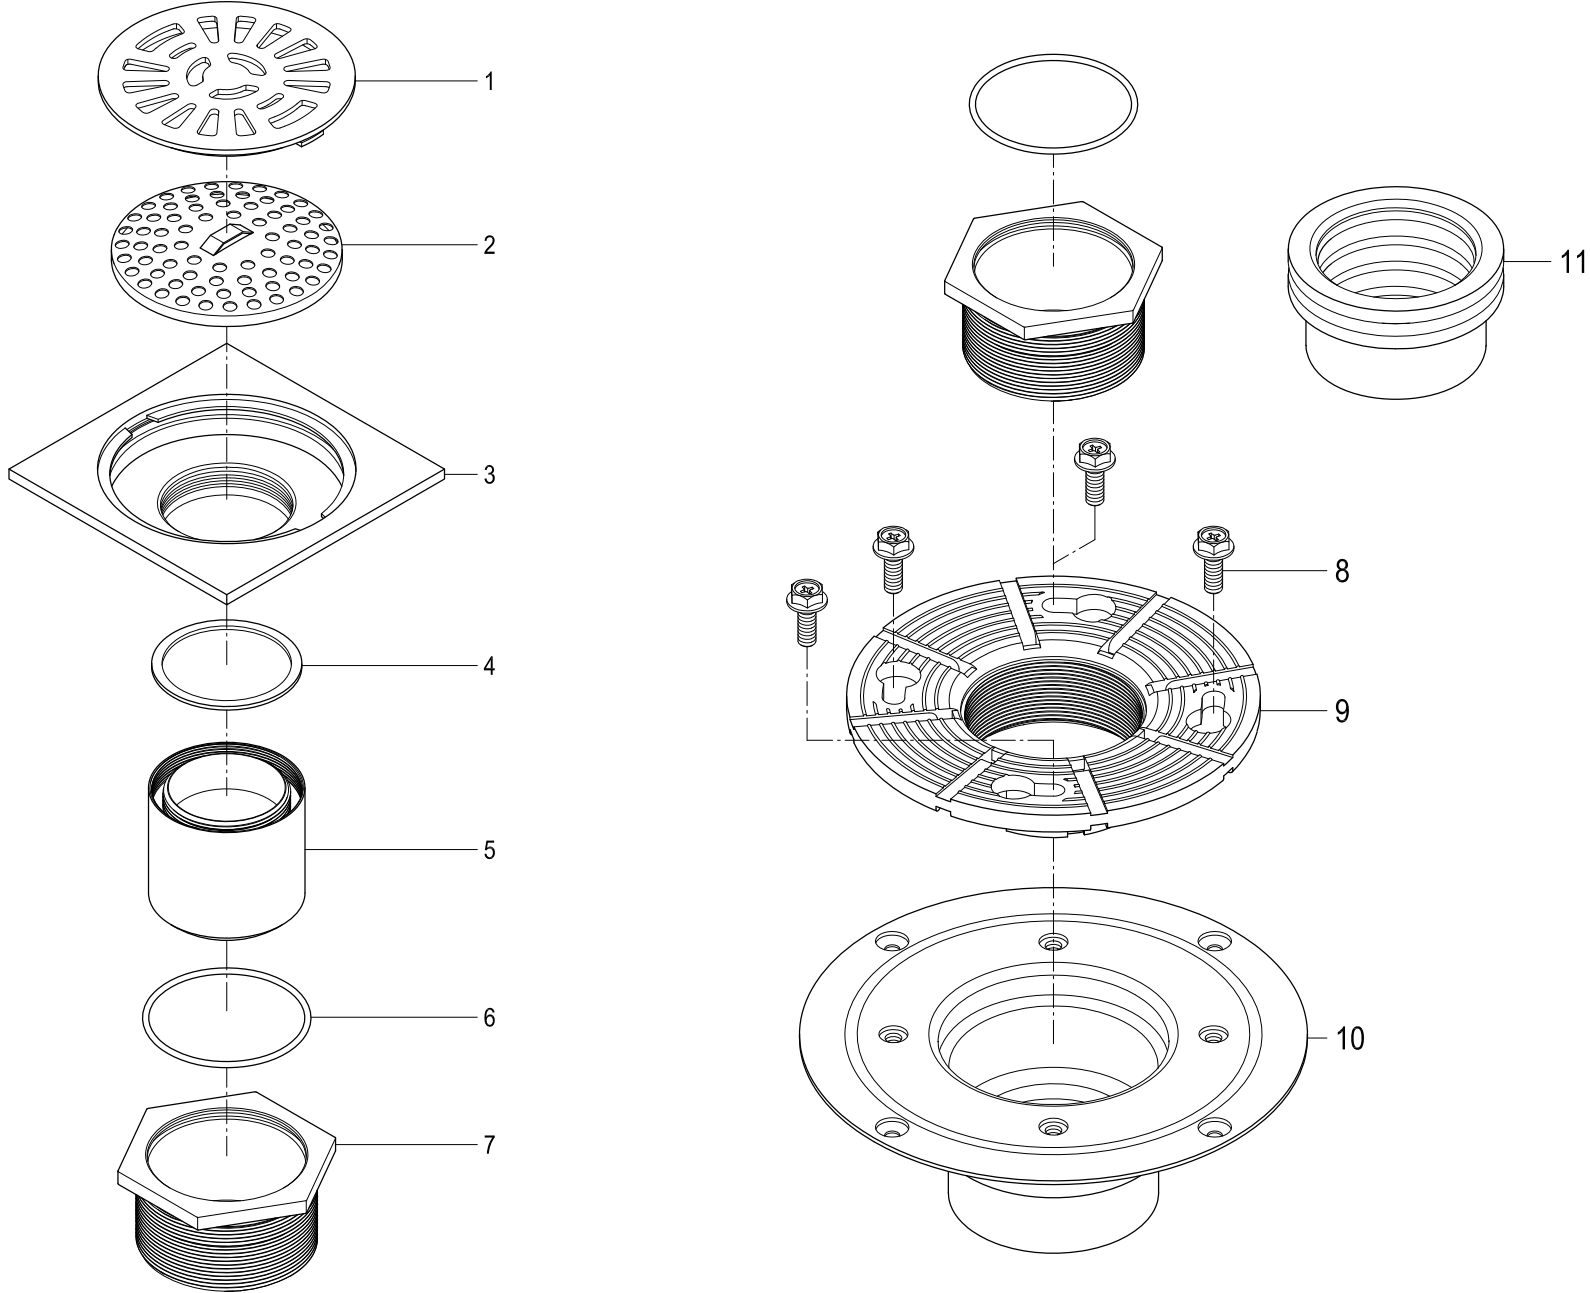

BSFK4267MB,C,PB,AB,PN,BB,BN

4" Square Shower Drain with Shower Drain Flange Kit

Part #	QTY
1.	1
2.	1
3.	1
4.	1
5.	1
6.	2
7.	2
8.	4
9.	1
10.	1
11.	1