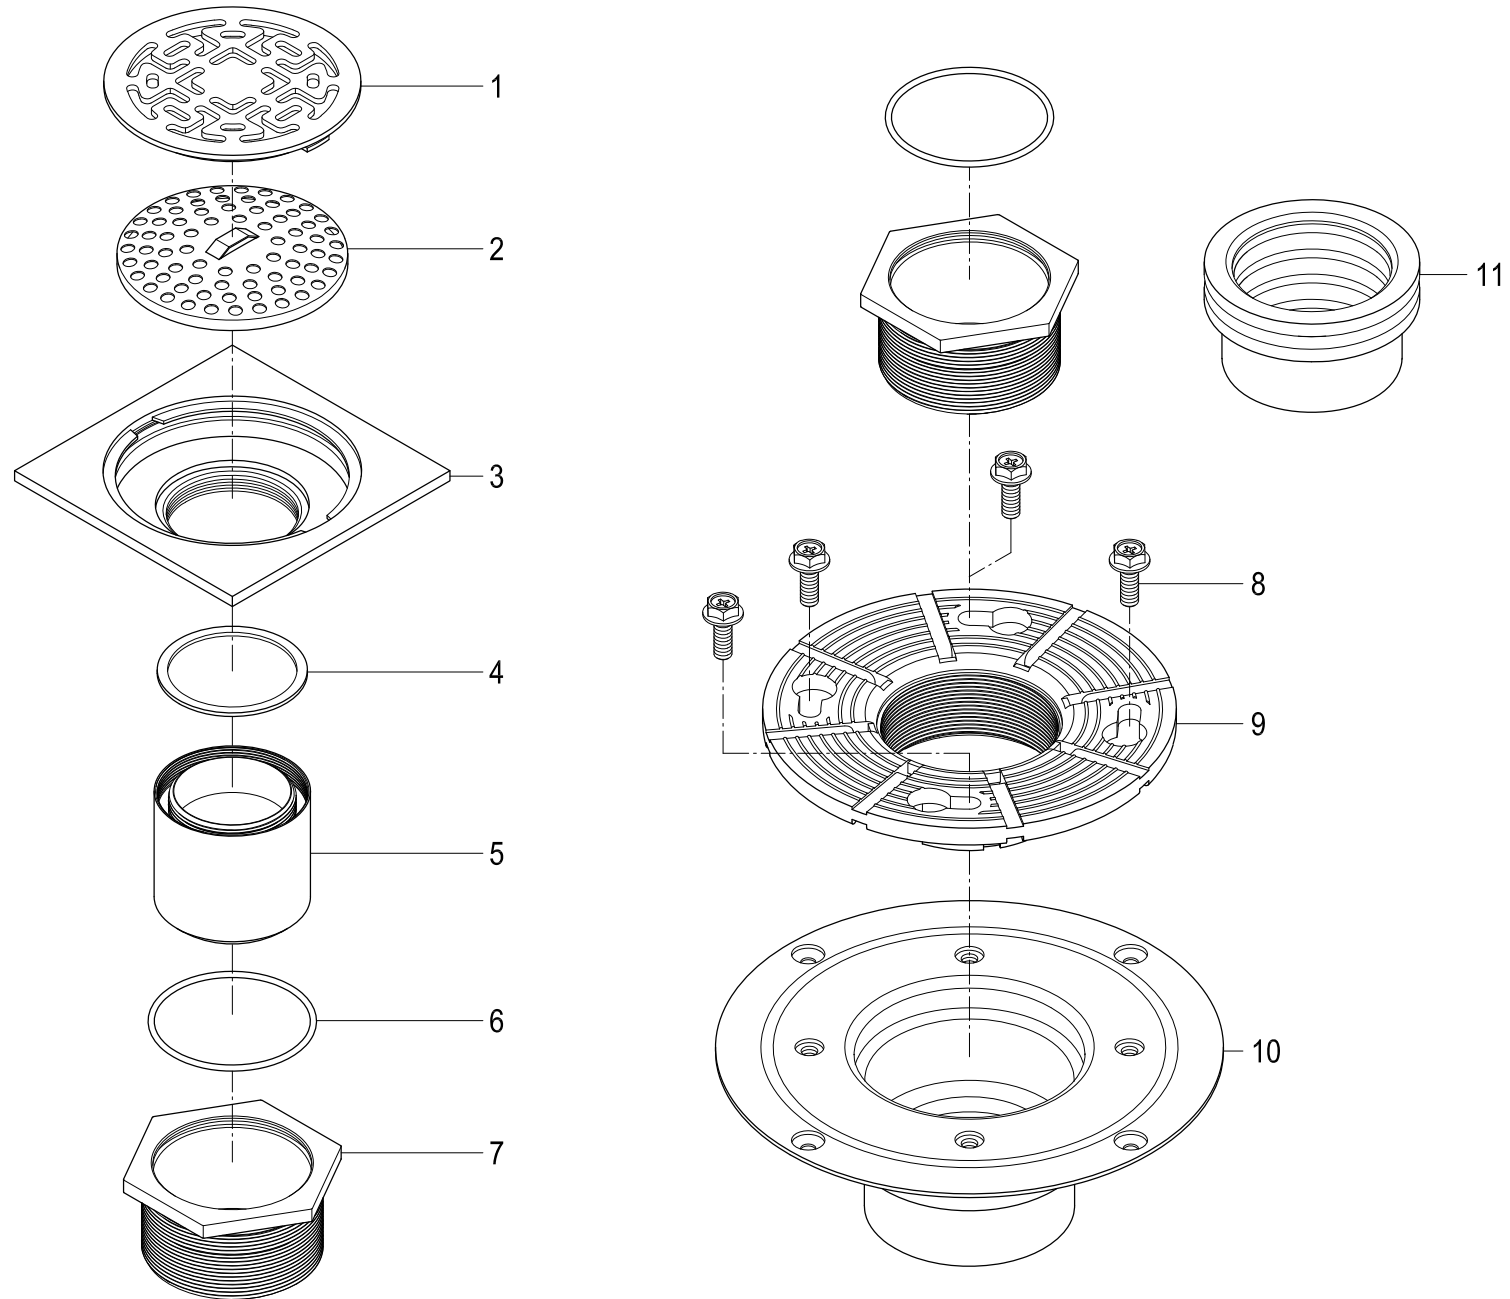

# BSFK4272MB,C,PB,AB,PN,BB,BN

4" Square Shower Drain with Shower Drain Flange Kit

Part #	QTY
1.	1
2.	1
3.	1
4.	1
5.	1
6.	2
7.	2
8.	4
9.	1
10.	1
11.	1