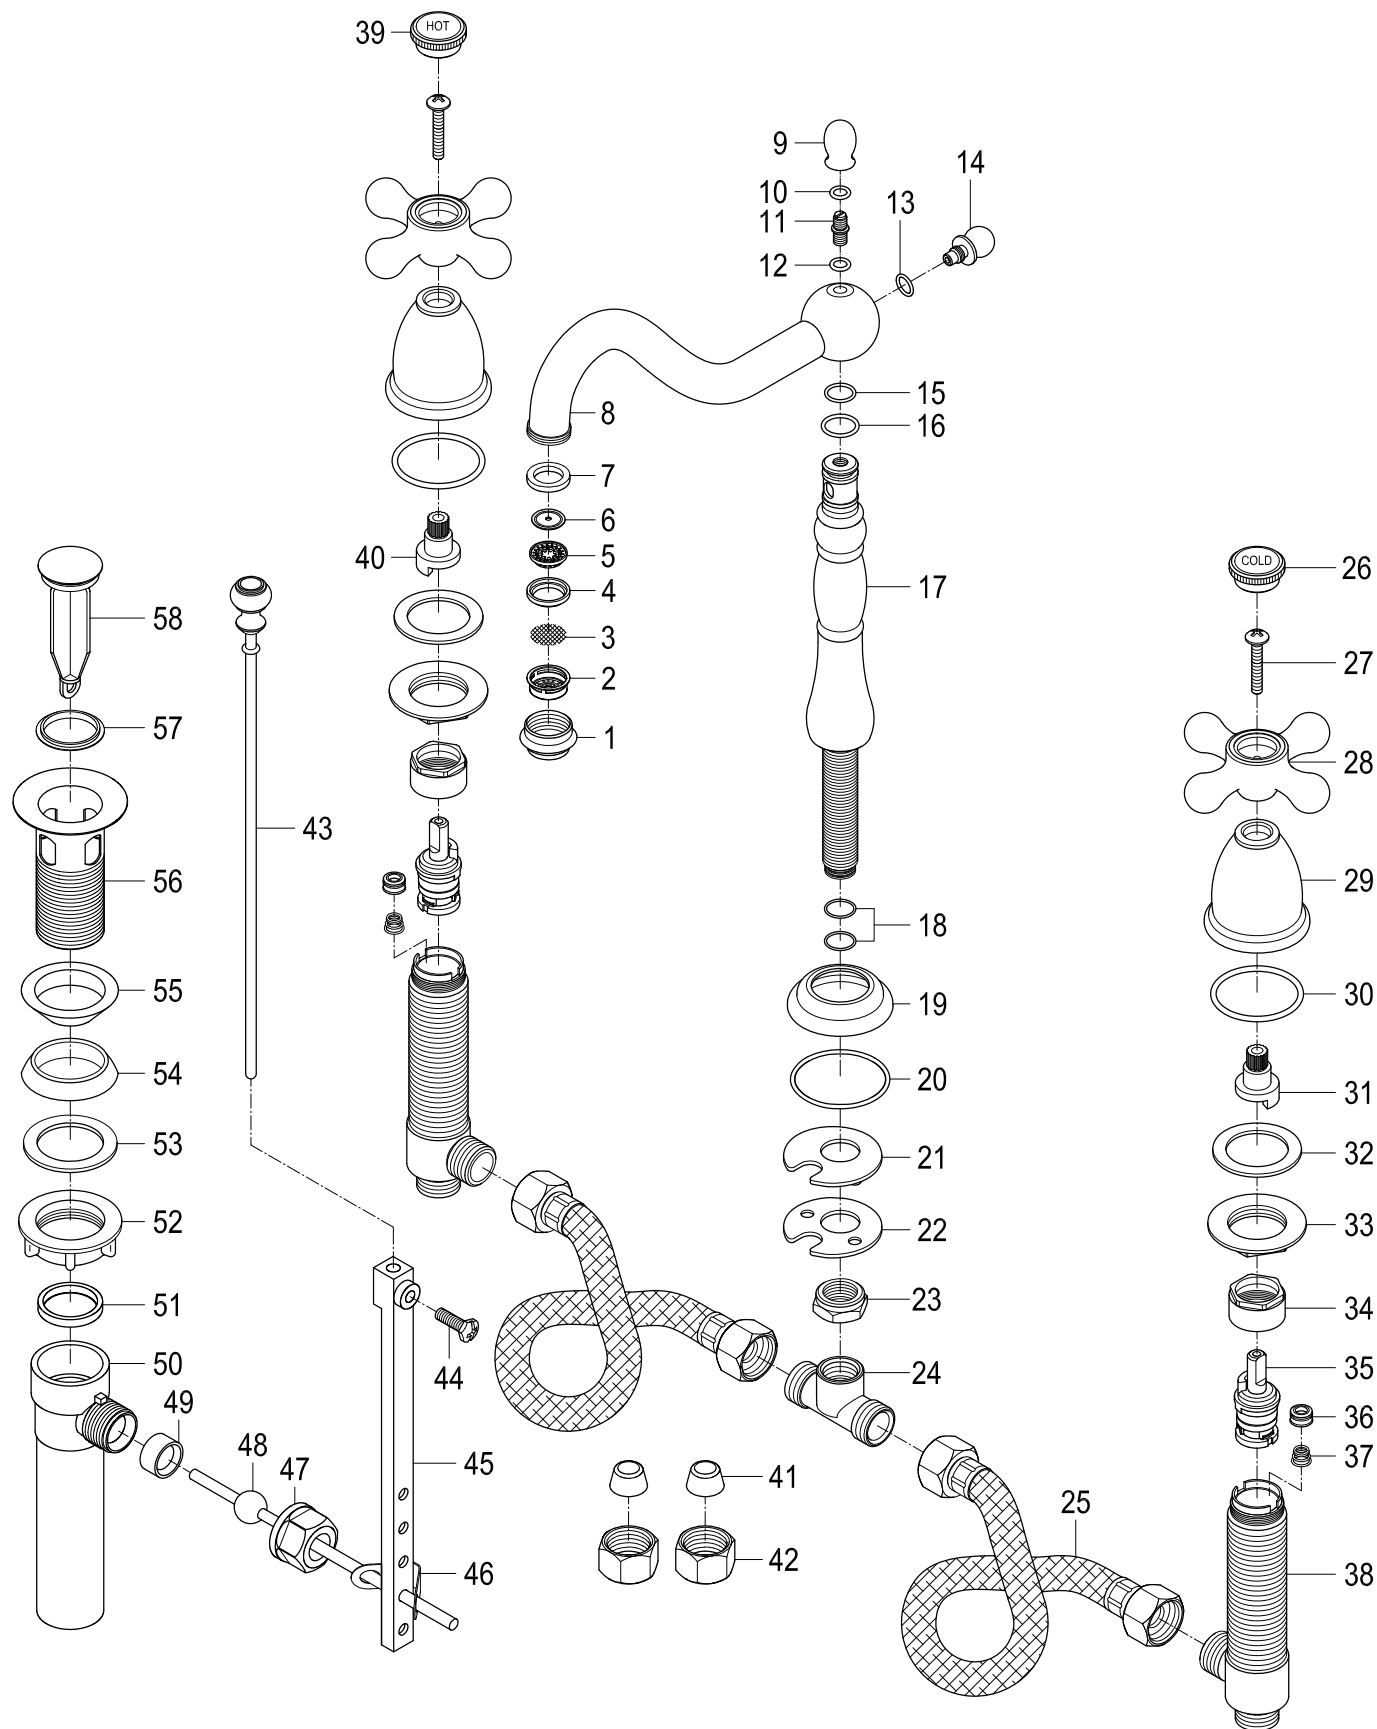

CKVPB3030MB1,8

Widespread Lavatory Faucet with Retail Pop-Up

CKVPB3030MB1,7,8

Brass Pop-Up with Overflow, 22 Gauge

Part #	QTY
1.	1
2.	1
3.	1
4.	1
5.	1
6.	1
7.	1
8.	1
9.	2
10.	1
11.	1
12.	1
13.	1
14.	1
15.	1
16.	1
17.	1
18.	1
19.	1