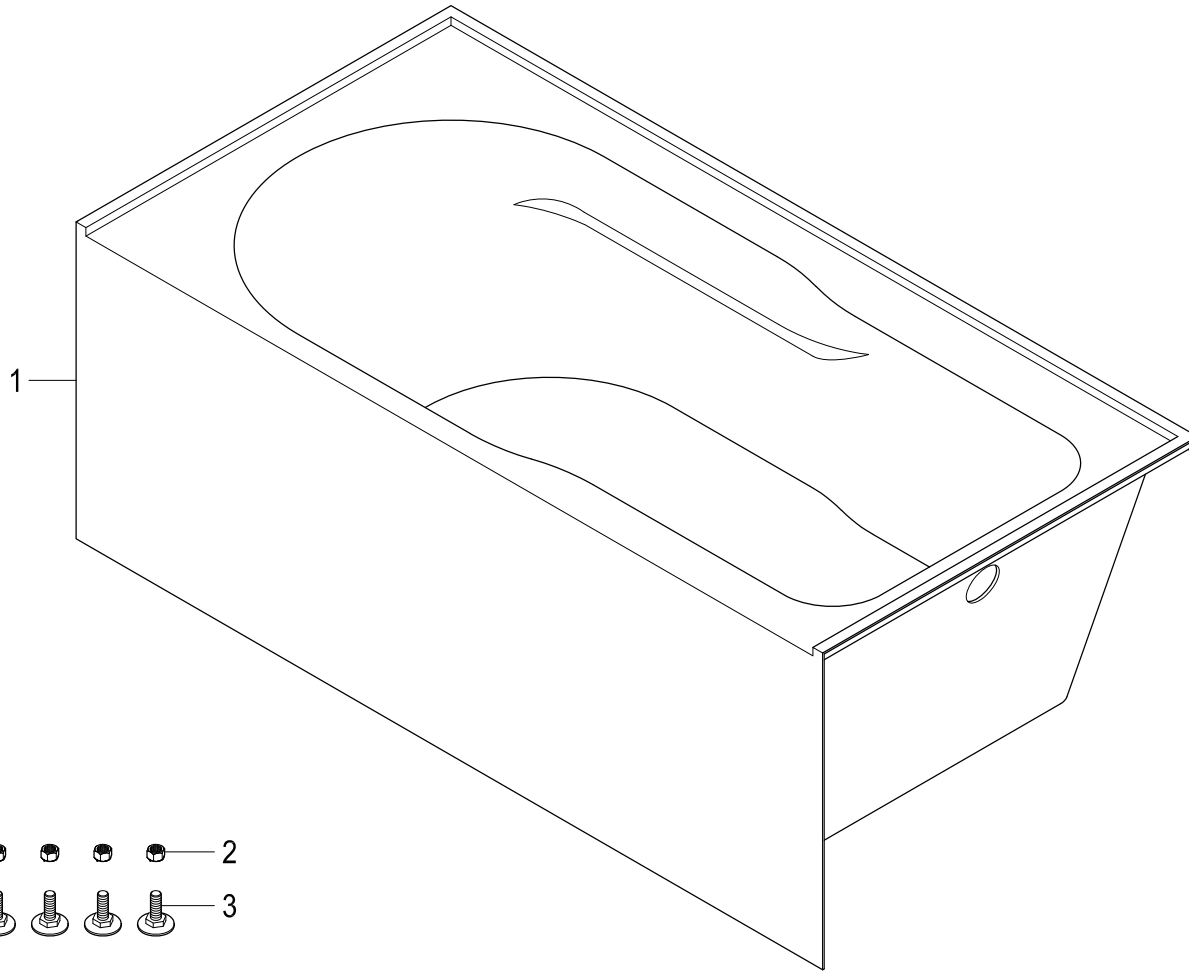

CVTAP543023R0,1,2,3,5,6,7,8

54" Acrylic Alcove Tub with Right Hand Drain Hole

Part #	QTY
1.	1
2.	5
3.	5

CVTAP543023R0,1,2,3,5,6,7,8

21" Tub Waste & Overflow with Tip Toe Drain, 20 Gauge

Part #	QTY
1.	2
2.	1
3.	1
4.	1
5.	2
6.	2
7.	1
8.	1
9.	1
10.	1
11.	1
12.	1
13.	1
14.	1