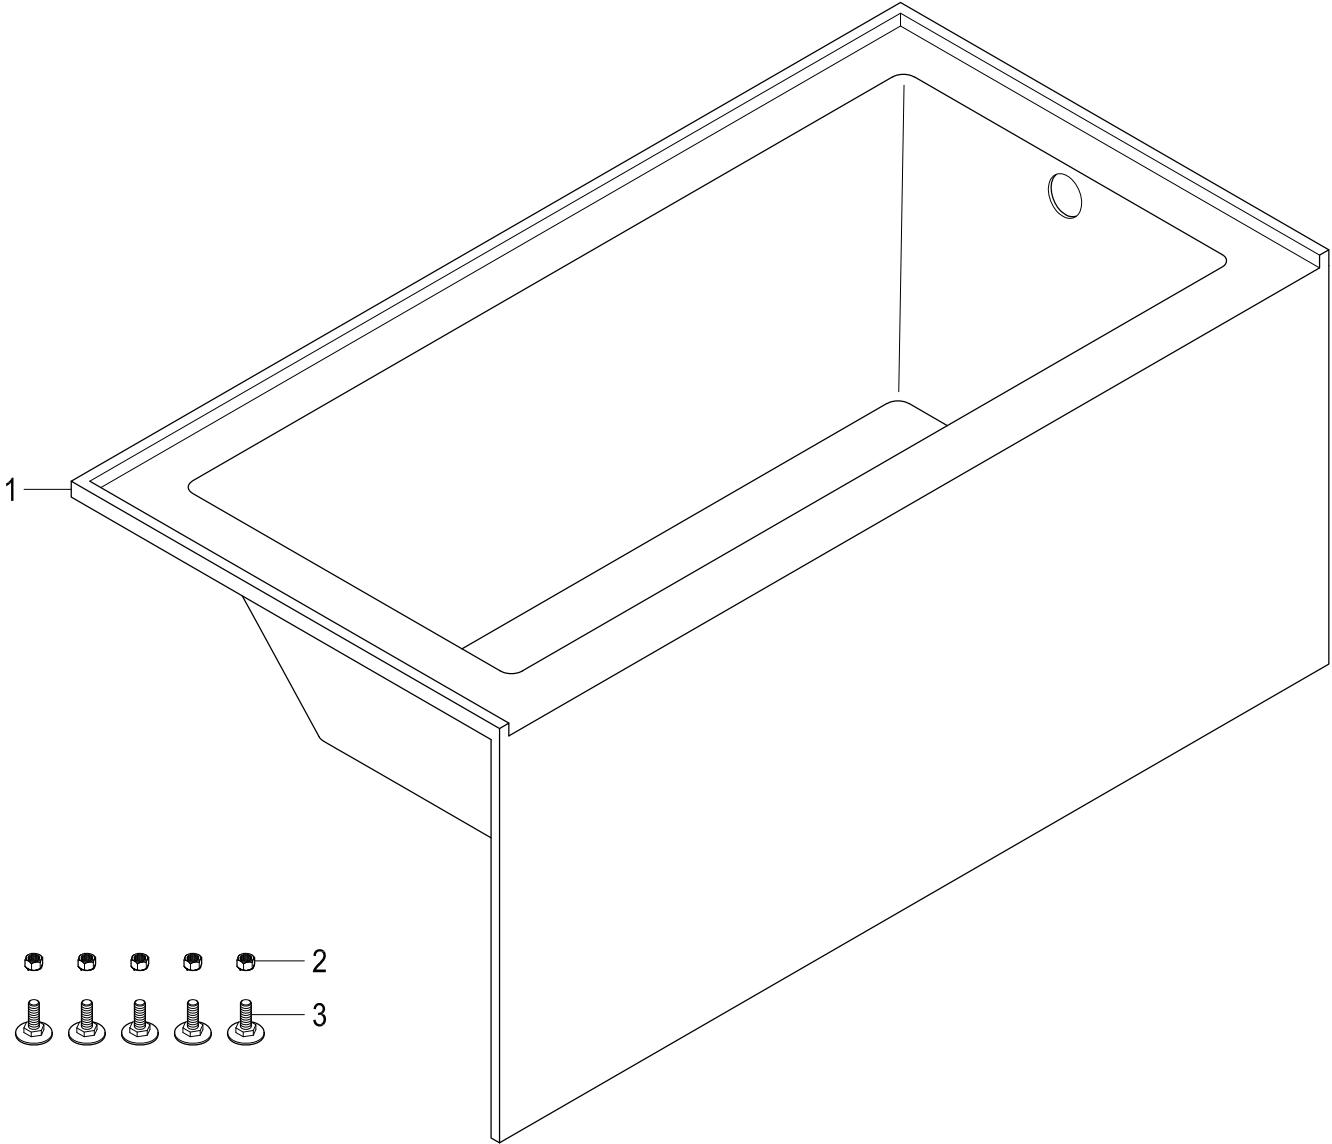

# CVTAP603222R0,1,2,3,5,6,7,8

60" Acrylic Alcove Tub with Right Hand Drain Hole

Part #	QTY
1.	1
2.	5
3.	5

# CVTAP603222R0,1,2,3,5,6,7,8

21" Tub Waste & Overflow with Tip Toe Drain, 20 Gauge

Part #	QTY
1.	2
2.	1
3.	1
4.	1
5.	2
6.	2
7.	1
8.	1
9.	1
10.	1
11.	1
12.	1
13.	1
14.	1