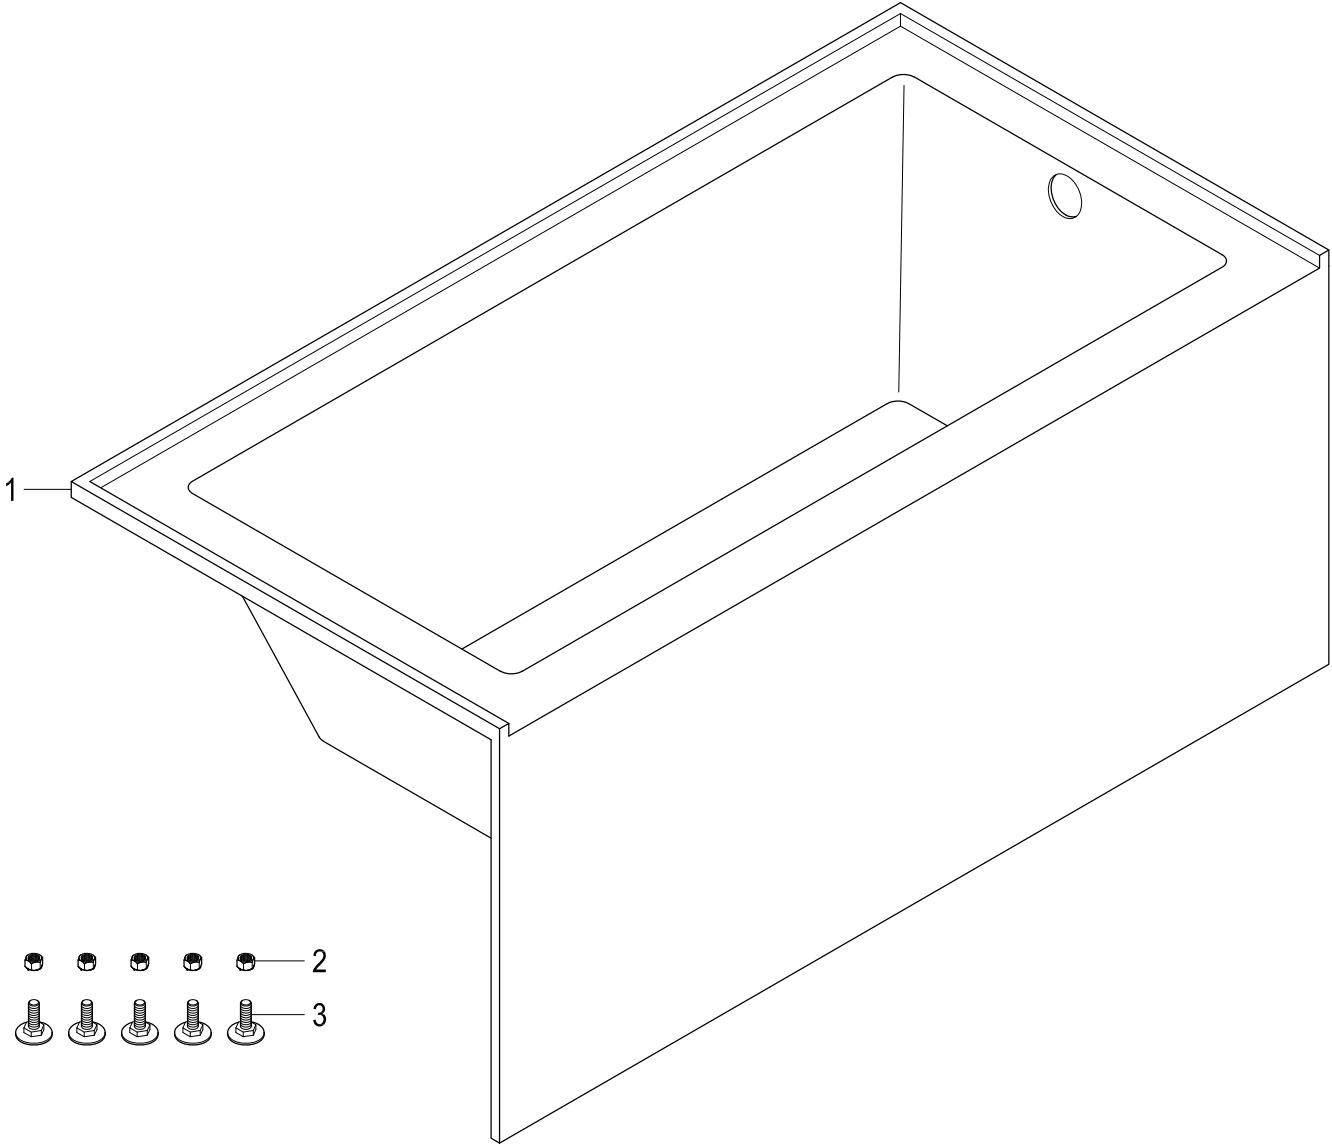

CVTAP603622R0,1,2,3,5,6,7,8

60" Acrylic Alcove Tub with Right Hand Drain Hole

Part #	QTY
1.	1
2.	5
3.	5

CVTAP603622R0,1,2,3,5,6,7,8

21" Tub Waste & Overflow with Tip Toe Drain, 20 Gauge

Part #	QTY
1.	2
2.	1
3.	1
4.	1
5.	2
6.	2
7.	1
8.	1
9.	1
10.	1
11.	1
12.	1
13.	1
14.	1