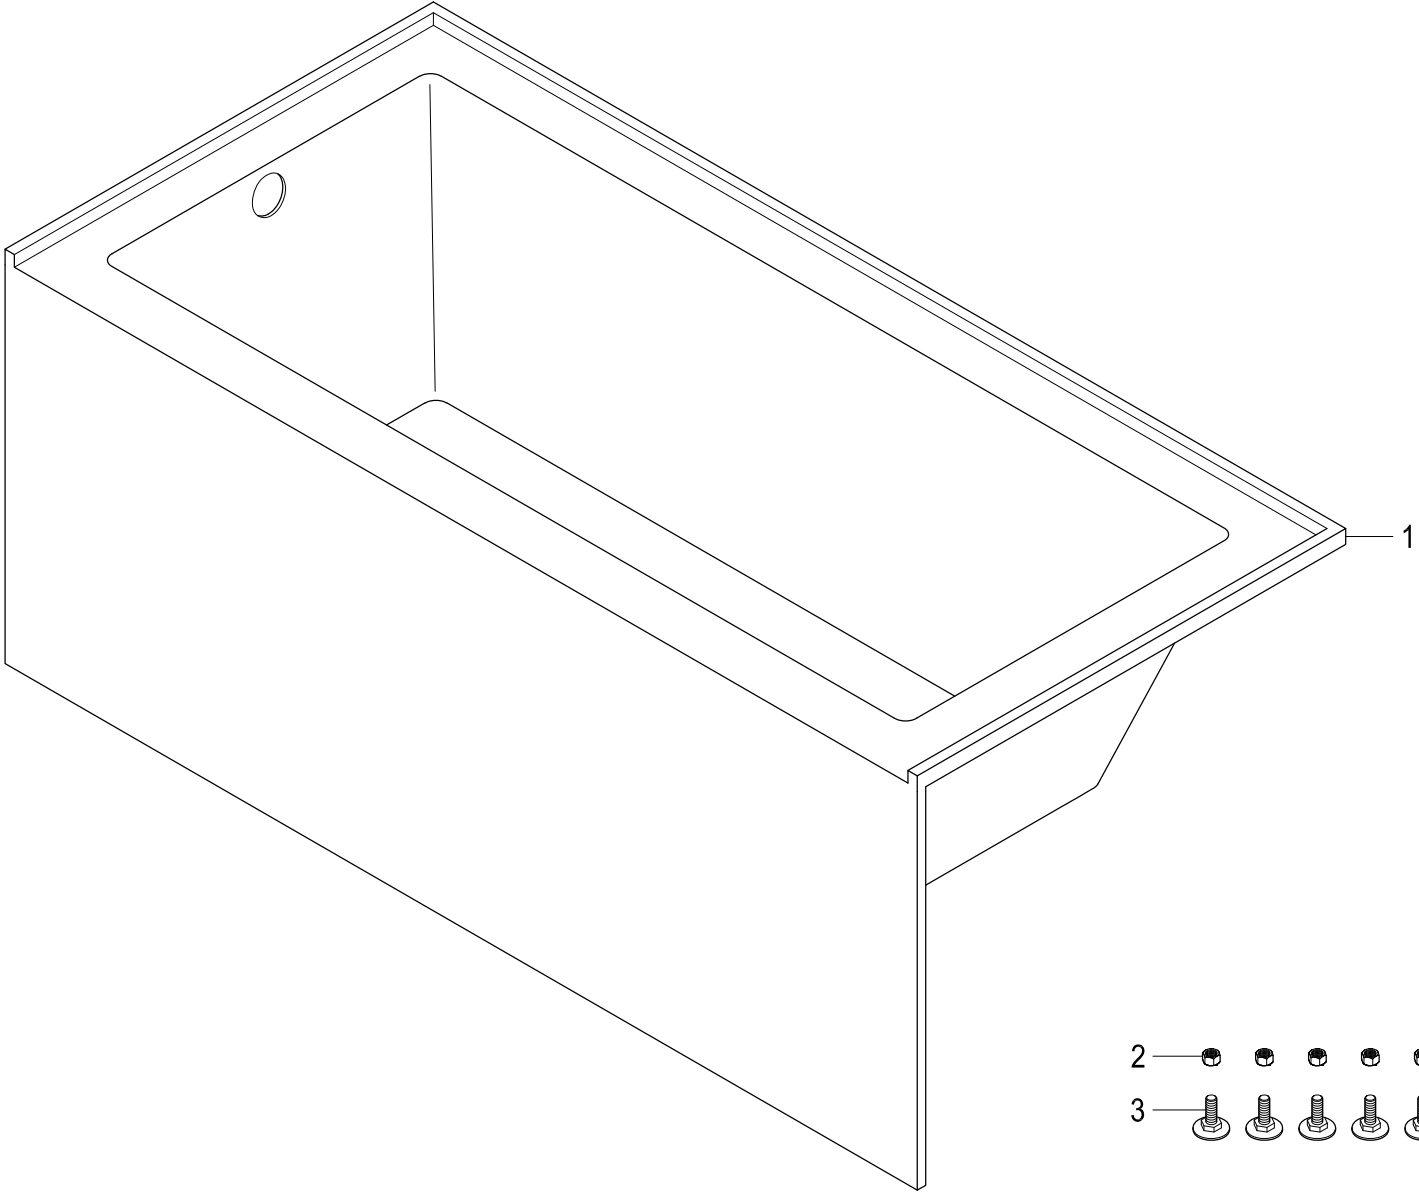

# CVTAP663222L0,1,2,3,5,6,7,8

66" Acrylic Alcove Tub with Left Hand Drain Hole

Part #	QTY
1.	1
2.	5
3.	5

# CVTAP663222L0,1,2,3,5,6,7,8

21" Tub Waste & Overflow with Tip Toe Drain, 20 Gauge

Part #	QTY
1.	2
2.	1
3.	1
4.	1
5.	2
6.	2
7.	1
8.	1
9.	1
10.	1
11.	1
12.	1
13.	1
14.	1