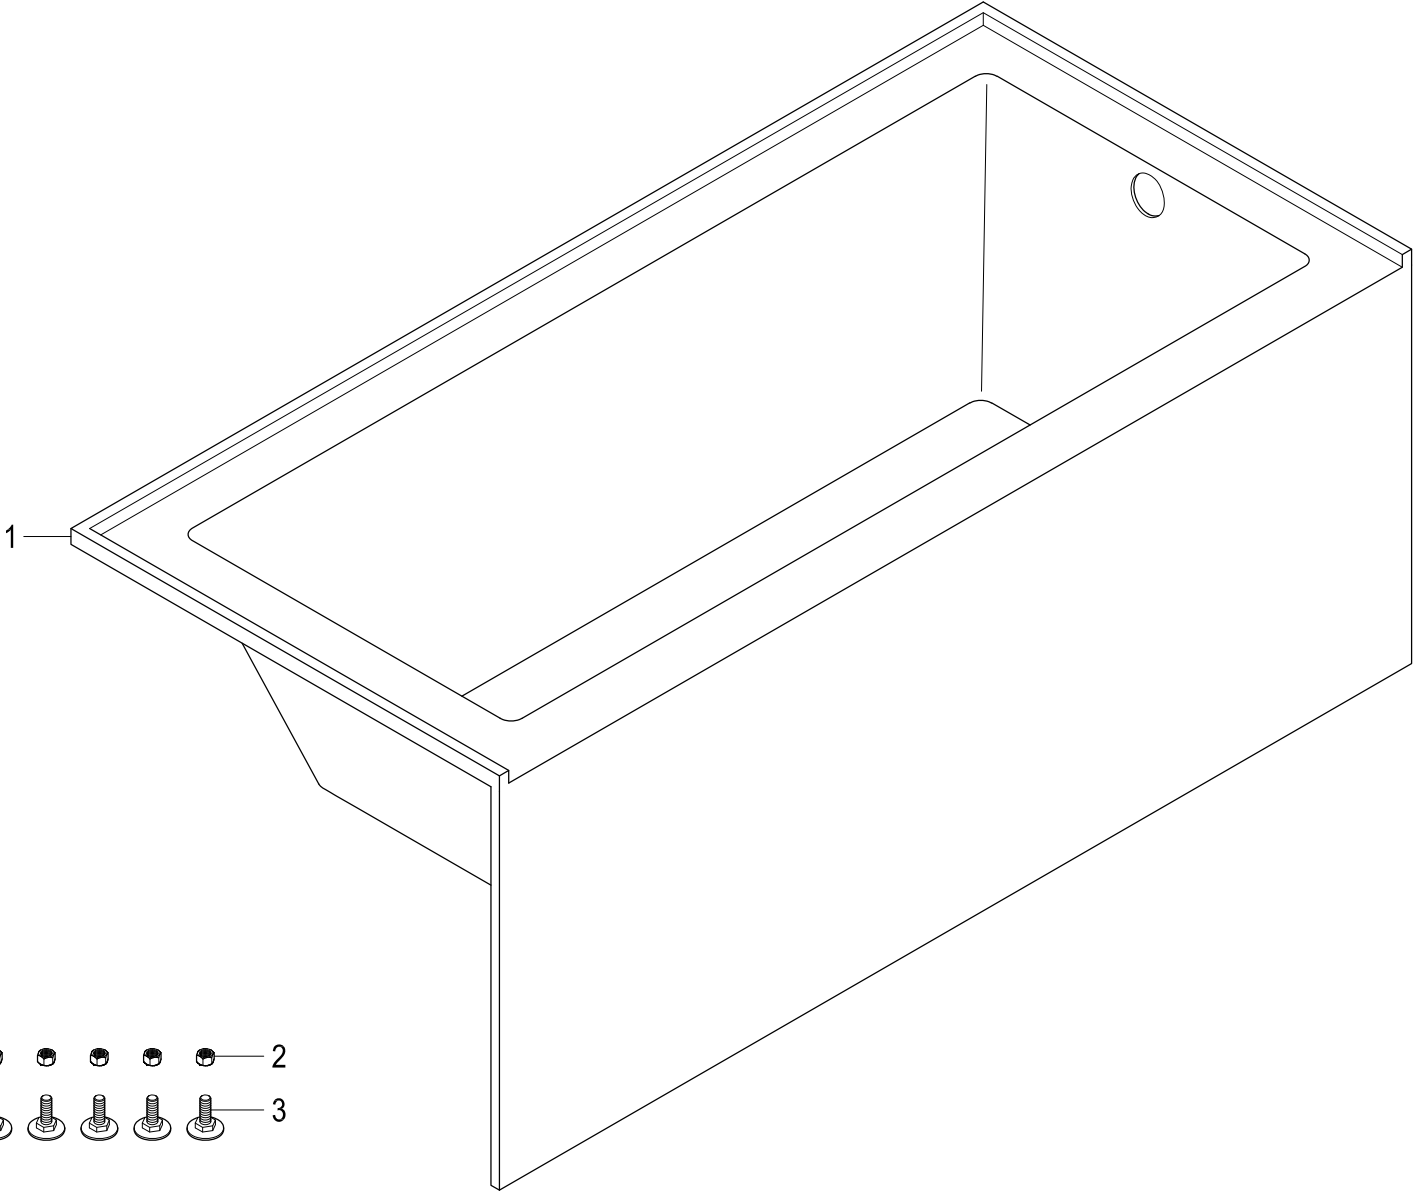

# CVTAP663222R0,1,2,3,5,6,7,8

66" Acrylic Alcove Tub with Right Hand Drain Hole

Part #	QTY
1.	1
2.	5
3.	5

# CVTAP663222R0,1,2,3,5,6,7,8

21" Tub Waste & Overflow with Tip Toe Drain, 20 Gauge

Part #	QTY
1.	2
2.	1
3.	1
4.	1
5.	2
6.	2
7.	1
8.	1
9.	1
10.	1
11.	1
12.	1
13.	1
14.	1