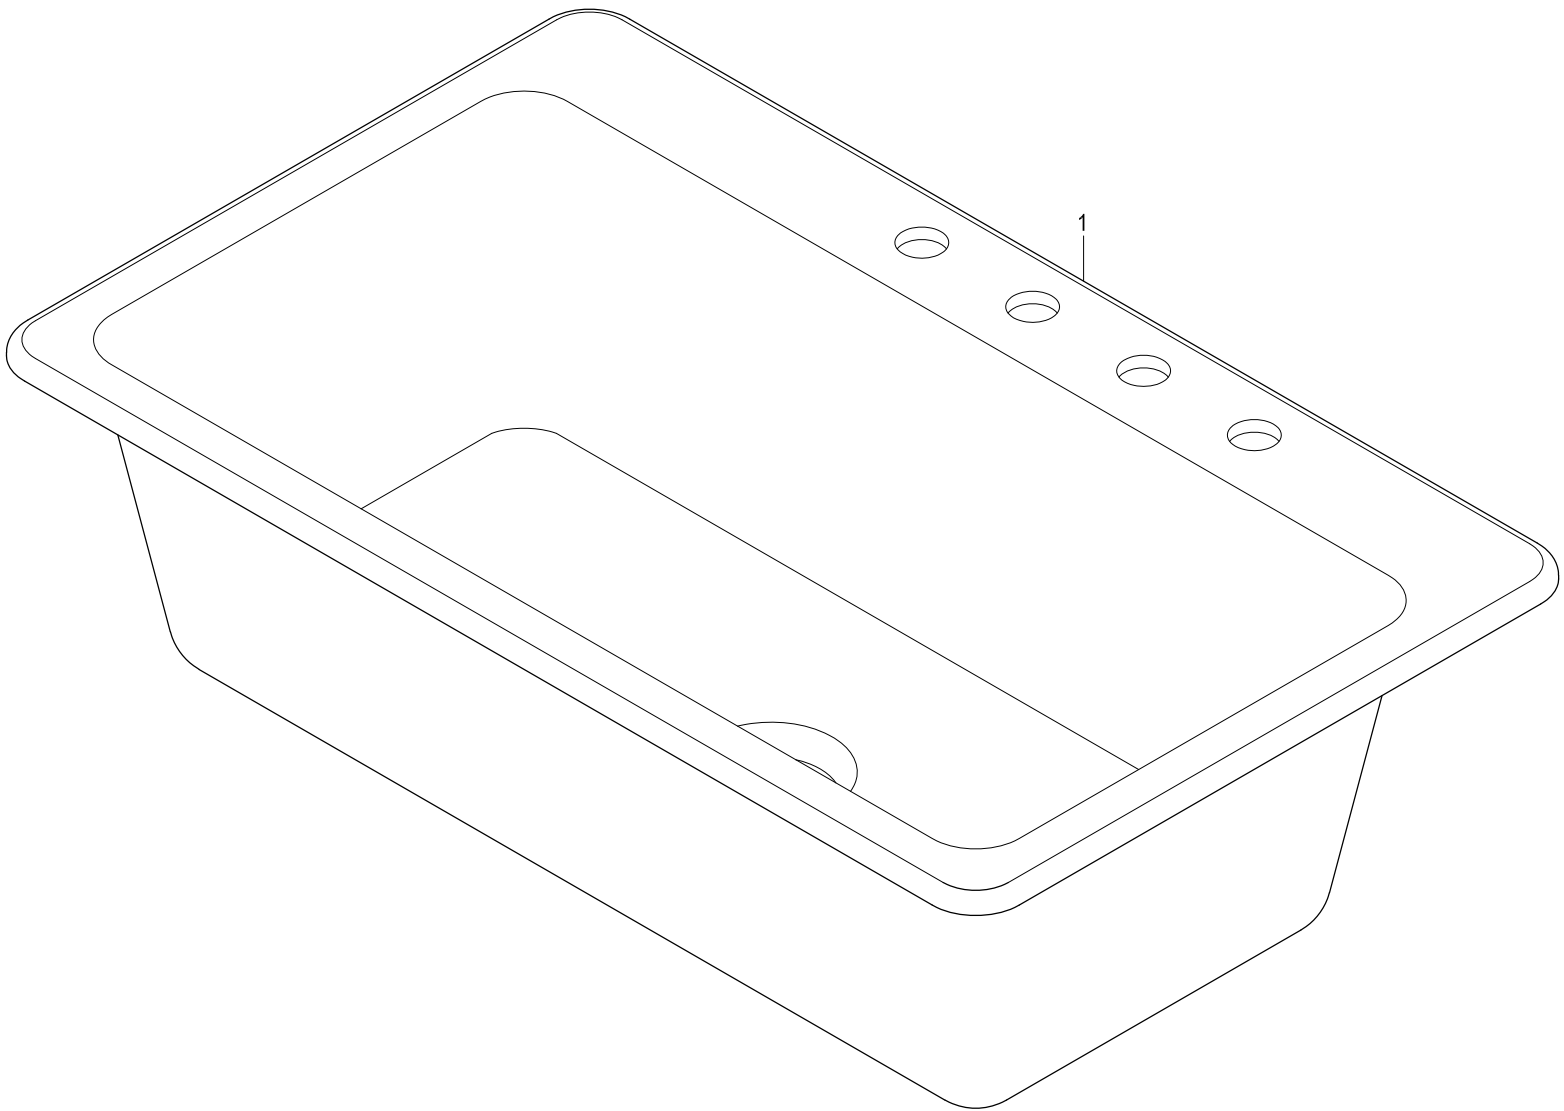

# KGCKUS3622111,7,8

Cast Iron Self-Rimming Single Bowl Kitchen Sink, 4 Holes, (L)36" X (W)22" X (H)10-5/8"

# KGCKTS3622111,7,8

Spin and Lock Strainer, Stainless Steel

Part #	QTY
1.	1
2.	1
3.	1
4.	1
5.	1
6.	1
7.	1