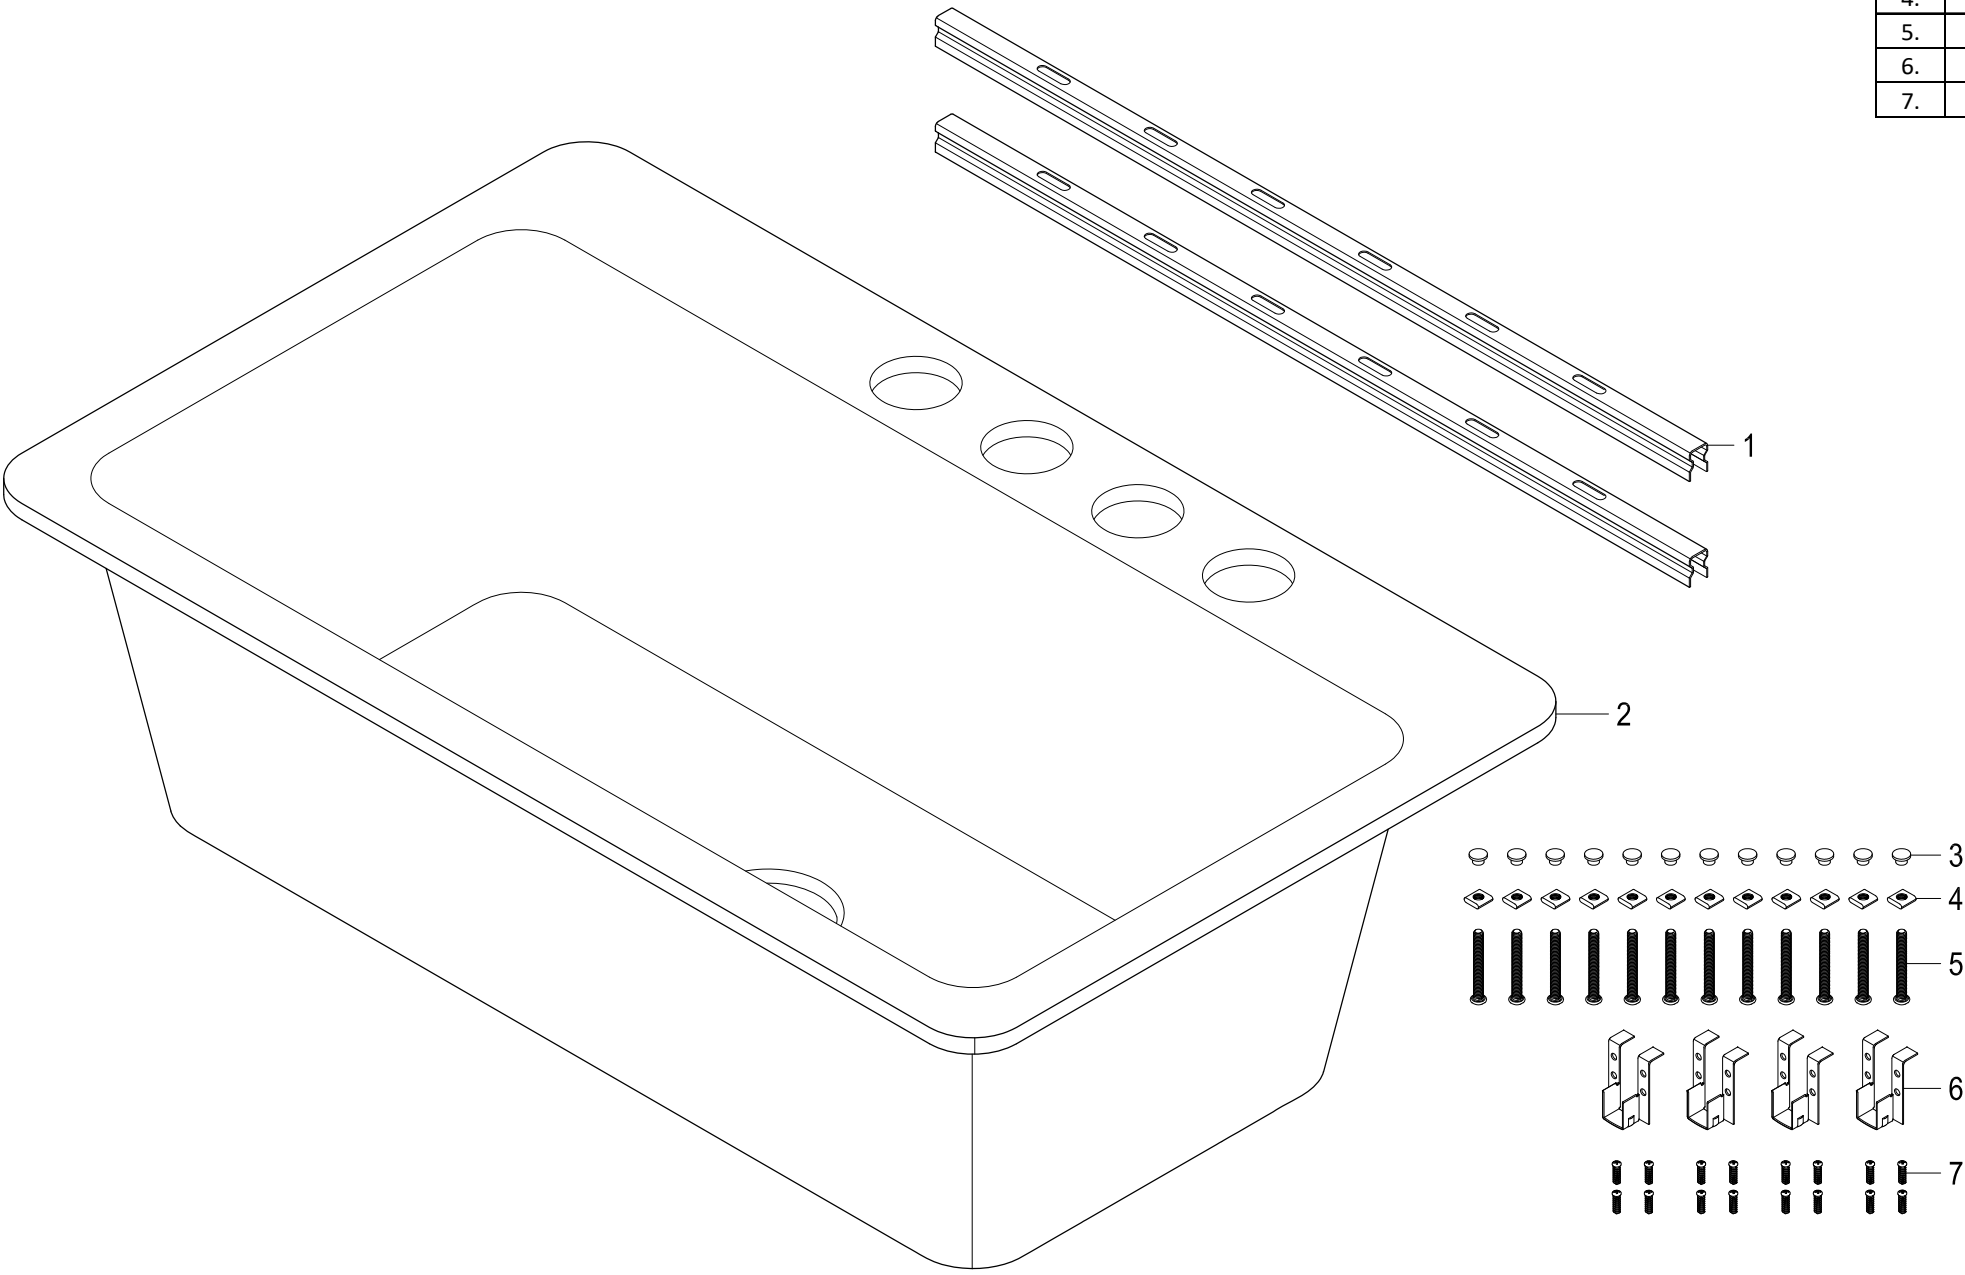

# KGCKUS3622111,7,8

Cast Iron Undermount Kitchen Sink

Part #	QTY
1.	2
2.	1
3.	12
4.	12
5.	12
6.	4
7.	16

# KGCKUS3622111,7,8

Spin and Lock Strainer, Stainless Steel

Part #	QTY
1.	1
2.	1
3.	1
4.	1
5.	1
6.	1
7.	1