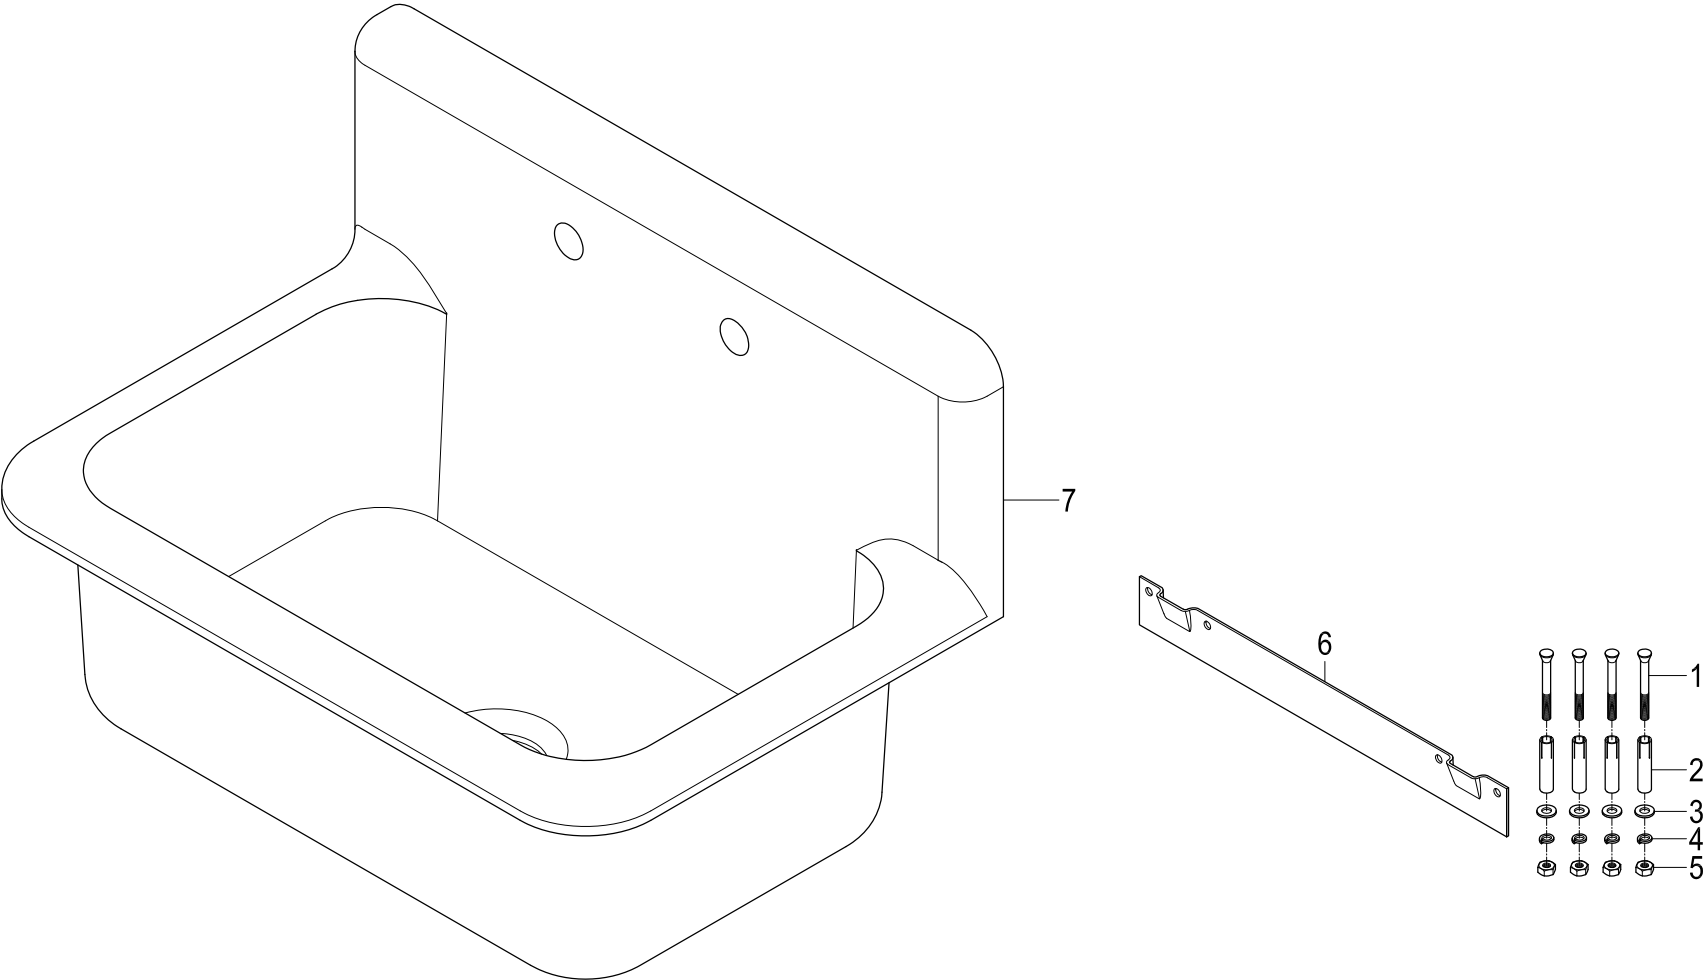

KGCKWS3020101,7,8

Cast Iron Wall Mount Kitchen Sink

Part #	QTY
1.	4
2.	4
3.	4
4.	4
5.	4
6.	1
7.	1

KGCKWS3020101,7,8

Spin and Lock Strainer, Stainless Steel

Part #	QTY
1.	1
2.	1
3.	1
4.	1
5.	1
6.	1
7.	1