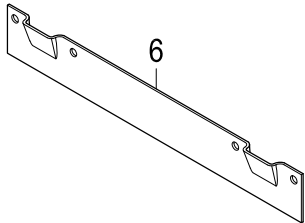

KGCKWS3620111,7,8

Cast Iron Wall Mount Kitchen Sink

Part #	QTY
1.	8
2.	8
3.	8
4.	8
5.	8
6.	2
7.	1

KGCKWS3620111,7,8

Spin and Lock Strainer, Stainless Steel

Part #	QTY
1.	1
2.	1
3.	1
4.	1
5.	1
6.	1
7.	1