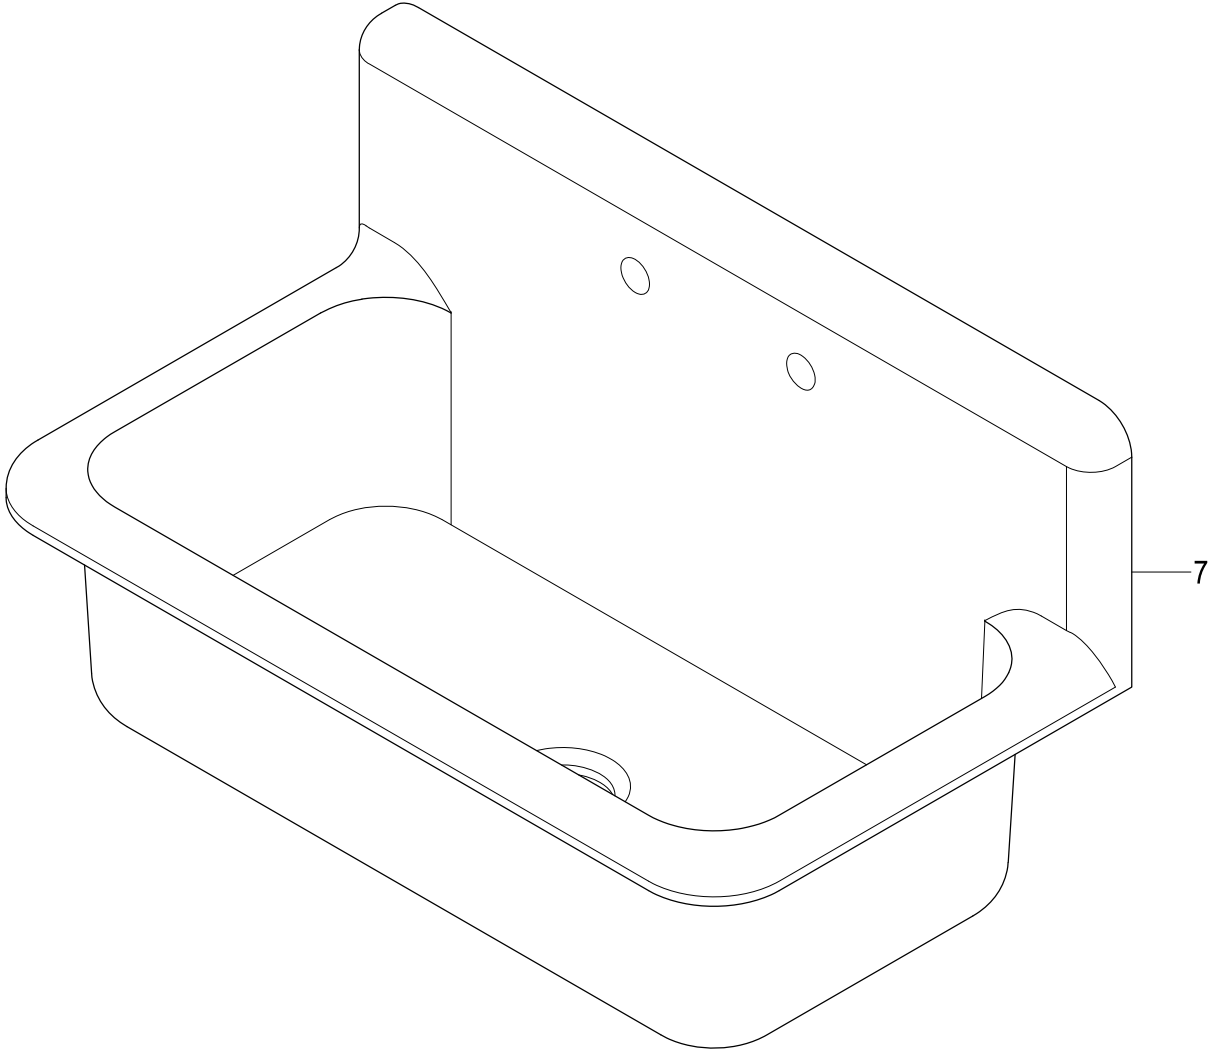

KGCKWS3620111,7,8

Cast Iron Wall Mount Kitchen Sink

Part #	QTY
1.	8
2.	8
3.	8
4.	8
5.	8
6.	2
7.	1

KGCKWS3620111,7,8

Spin and Lock Strainer, Stainless Steel

Part #	QTY
1.	1
2.	1
3.	1
4.	1
5.	1
6.	1
7.	1