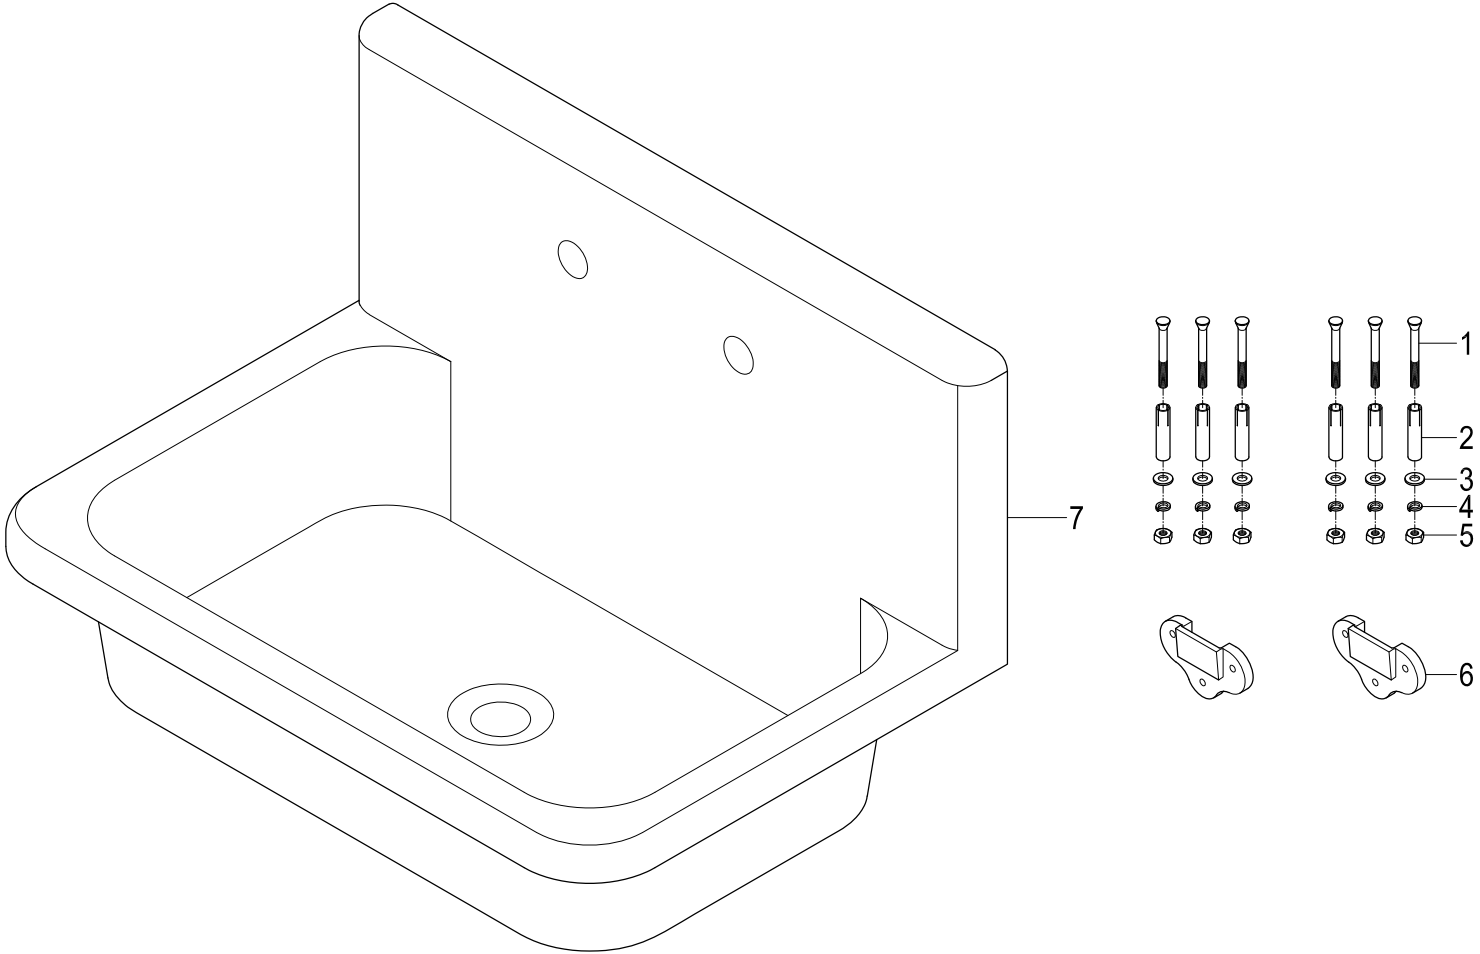

KGCLWS3020191,7,8

Cast Iron Wall Mount Utility Sink

Part #	QTY
1.	6
2.	6
3.	6
4.	6
5.	6
6.	2
7.	1

KGCLWS3020191,7,8

2" Utility Drain

Part #	QTY
1.	1
2.	1
3.	1
4.	1
5.	1
6.	1