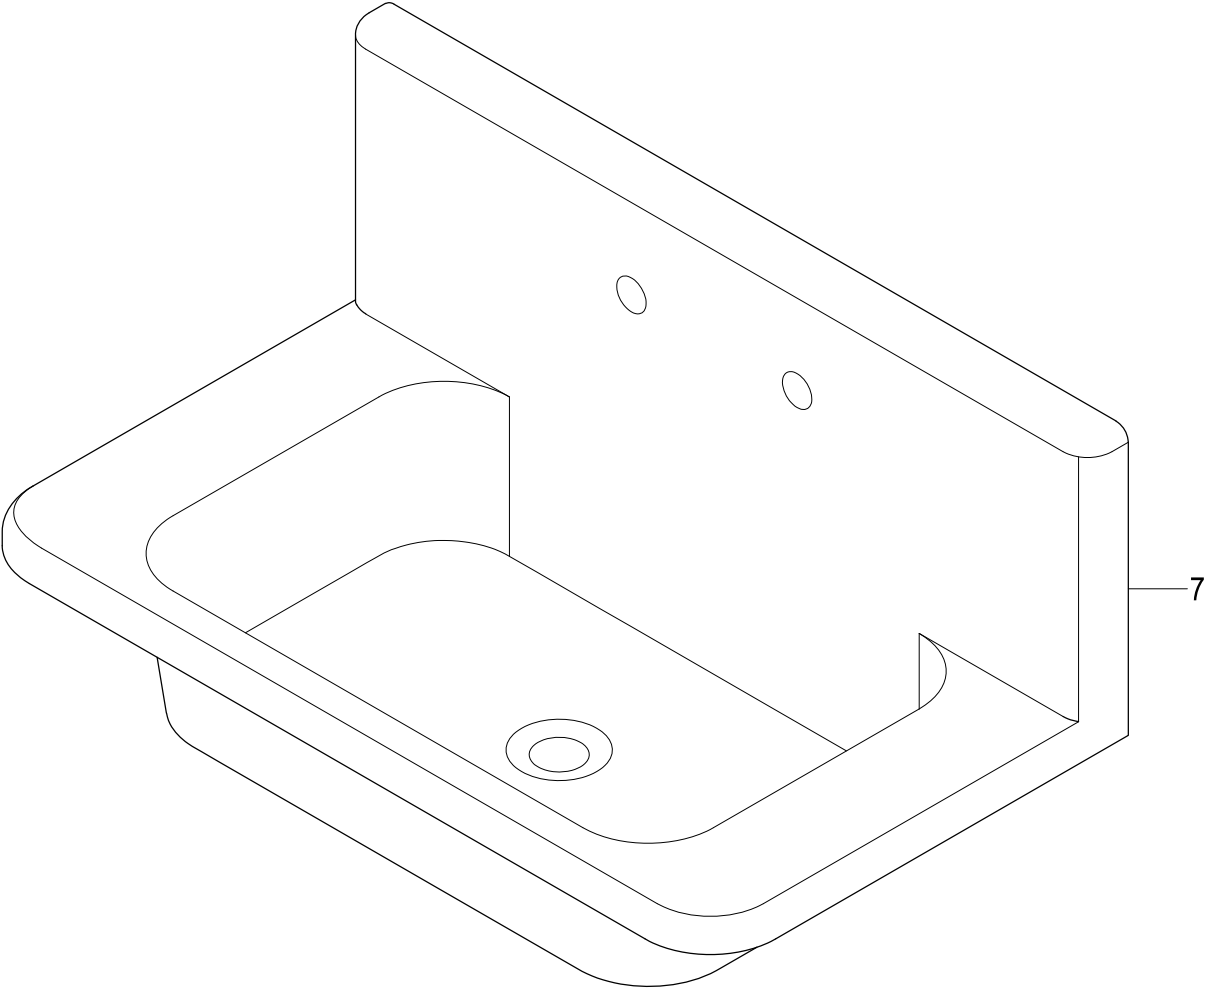

KGCLWS3620191,7,8

Cast Iron Wall Mount Sink

Part #	QTY
1.	8
2.	8
3.	8
4.	8
5.	8
6.	2
7.	1

KGCLWS3620191,7,8

2" Utility Drain

Part #	QTY
1.	1
2.	1
3.	1
4.	1
5.	1
6.	1