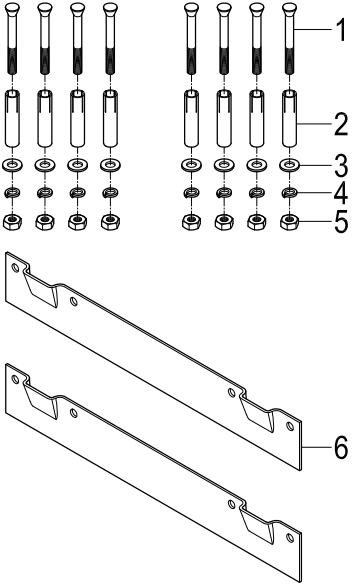

KGCLWS3620191,7,8

Cast Iron Wall Mount Sink

Part #	QTY
1.	8
2.	8
3.	8
4.	8
5.	8
6.	2
7.	1

KGCLWS3620191,7,8

2" Utility Drain

Part #	QTY
1.	1
2.	1
3.	1
4.	1
5.	1
6.	1