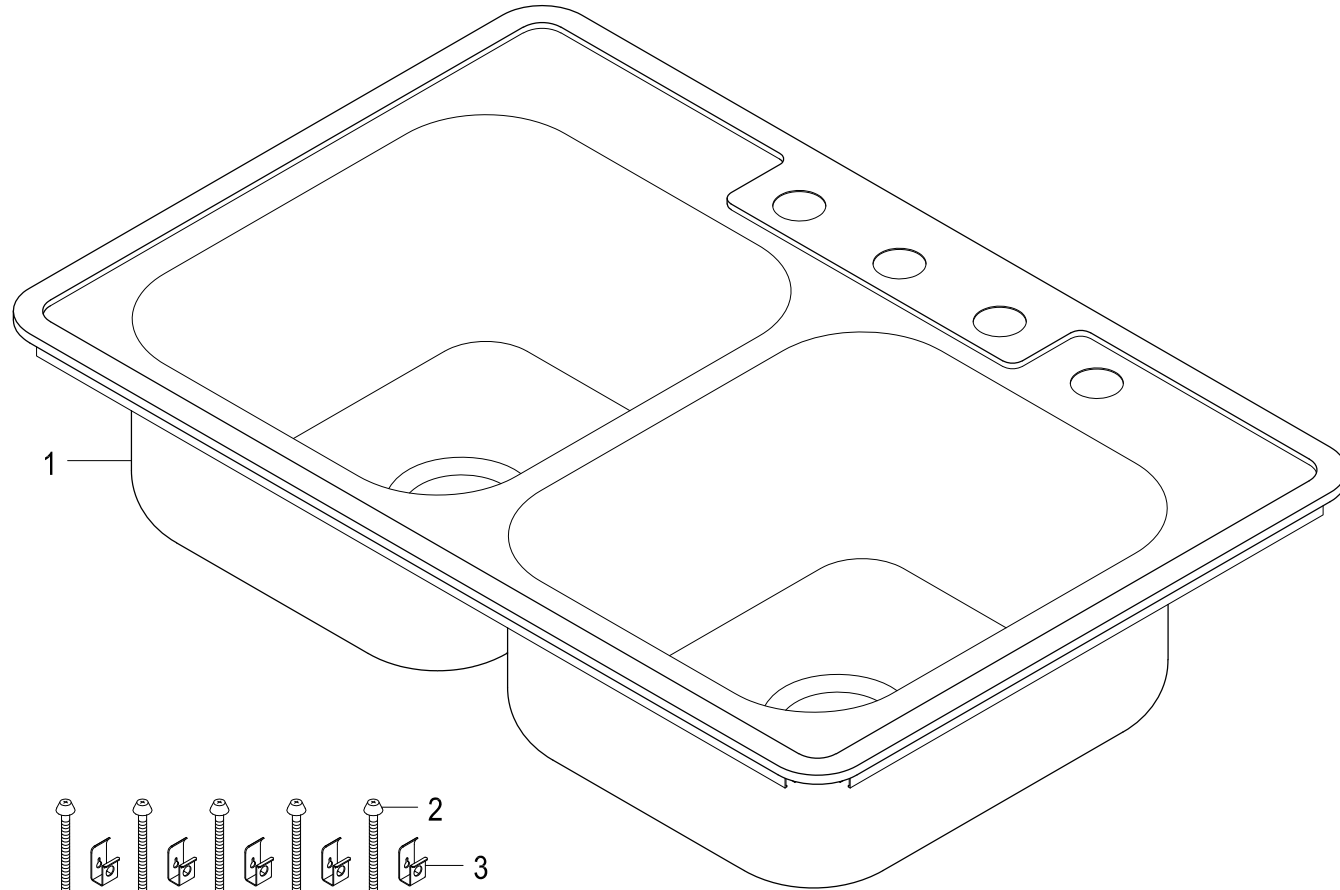

KGKTD332261,7,8

Stainless Steel Self-Rimming Double Bowl Kitchen Sink, 4 Holes, (L)33" X (W)22" X (H)6-1/4"

Part #	QTY
1.	1
2.	10
3.	10

KGKTD332261,7,8

Spin and Lock Strainer, Stainless Steel (2 Pcs/Set)

Part #	QTY
1.	1
2.	1
3.	1
4.	1
5.	1
6.	1
7.	1