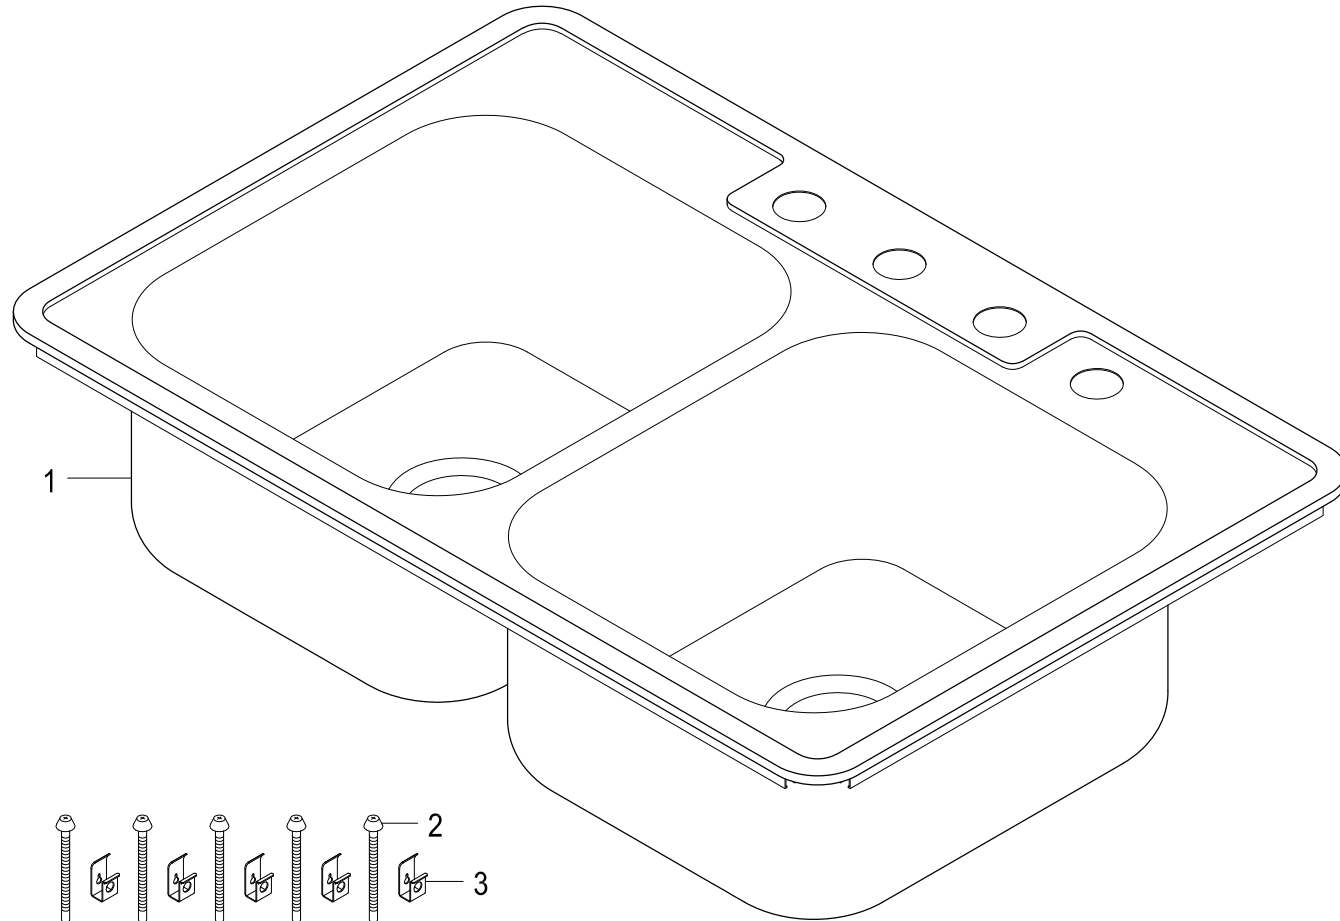

KGKTD332281,7,8

Stainless Steel Self-Rimming Double Bowl Kitchen Sink, 4 Holes, (L)33" X (W)22" X (H)8-5/16"

Part #	QTY
1.	1
2.	10
3.	10

KGKTD332281,7,8

Spin and Lock Strainer, Stainless Steel (2 Pcs/Set)

Part #	QTY
1.	1
2.	1
3.	1
4.	1
5.	1
6.	1
7.	1