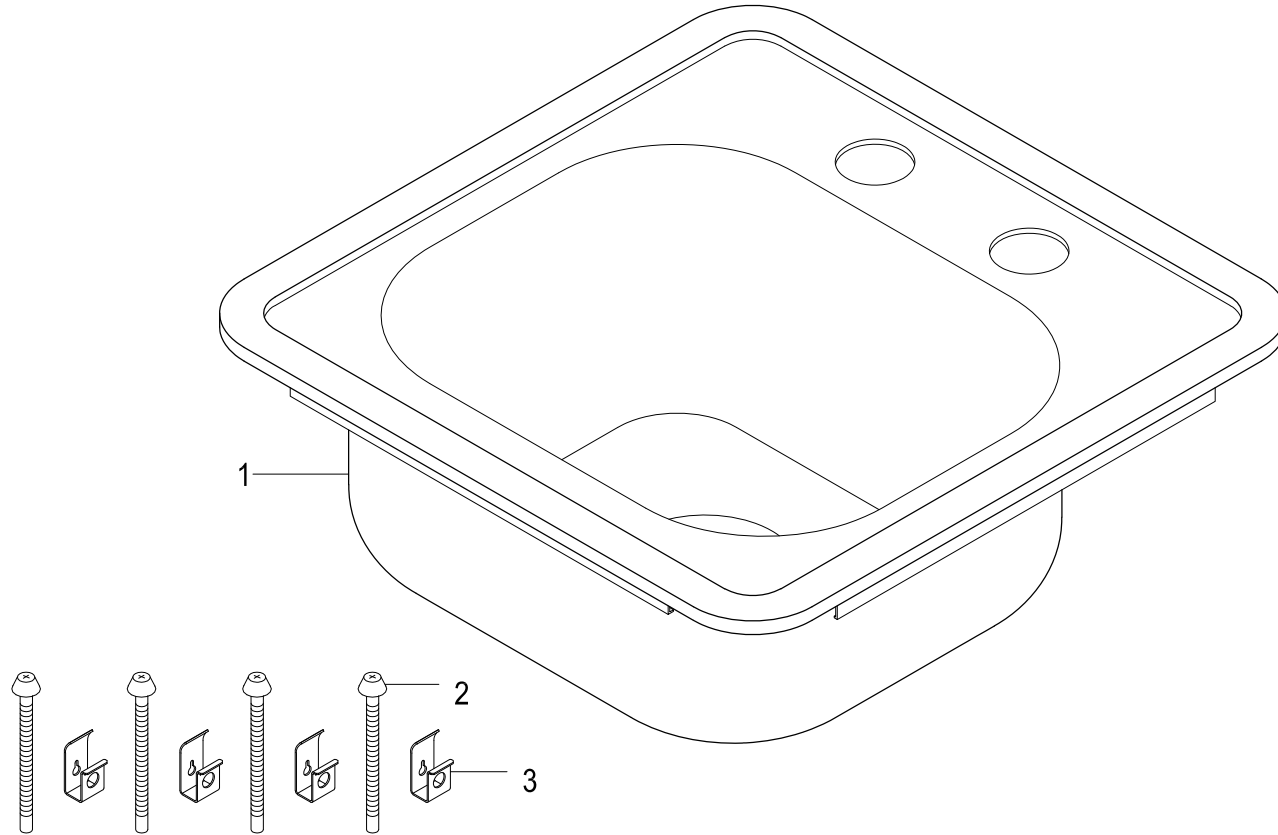

# KGKTS15151,7,8

Stainless Steel Self-Rimming Single Bowl Bar Sink, 2 Holes, (L)14-15/16" X (W)14-15/16" X (H)6-3/16"

Part #	QTY
1.	1
2.	4
3.	4

# KGKTS15151,7,8

2" Utility Drain

Part #	QTY
1.	1
2.	1
3.	1
4.	1
5.	1
6.	1