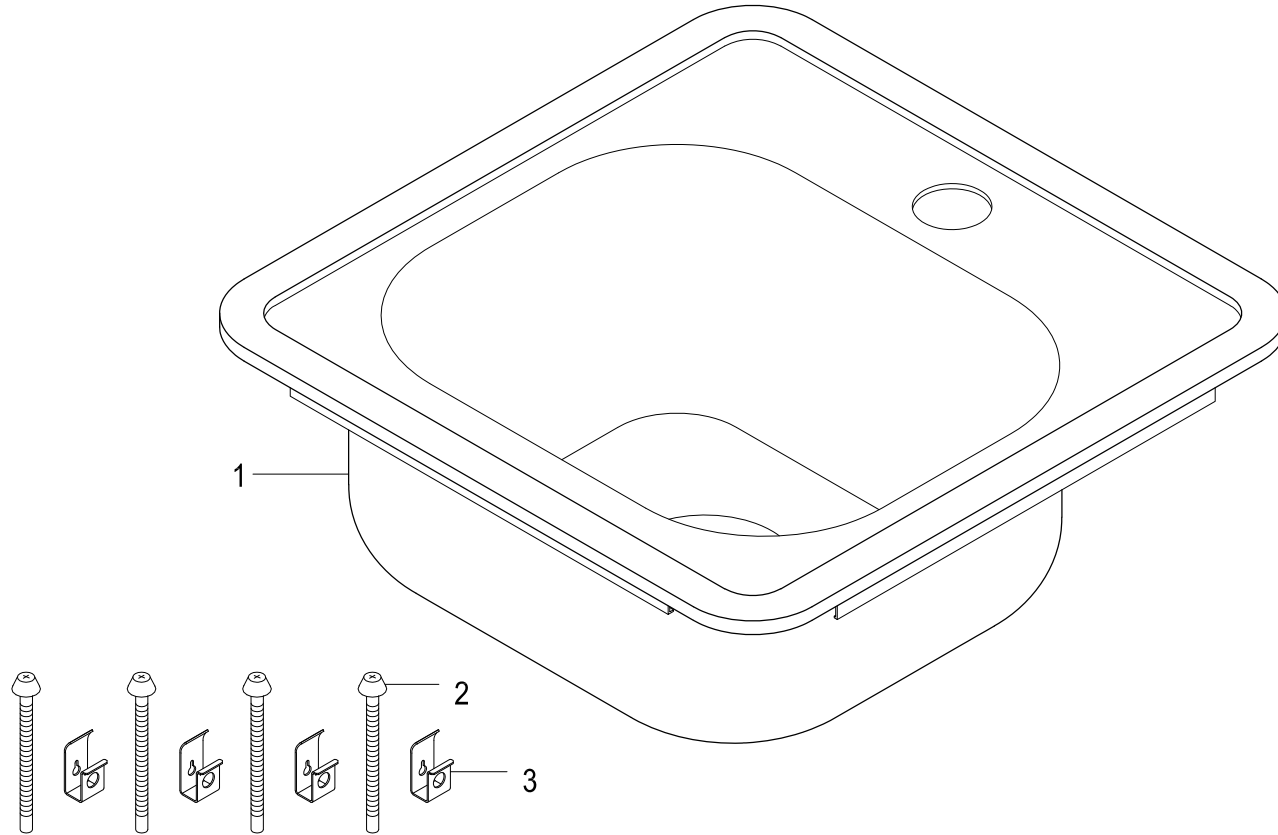

# KGKTS151511,7,8

Stainless Steel Self-Rimming Single Bowl Bar Sink, 1 Hole, (L)14-15/16" X (W)14-15/16" X (H)6-3/16"

Part #	QTY
1.	1
2.	4
3.	4

# KGKTS151511,7,8

2" Utility Drain

Part #	QTY
1.	1
2.	1
3.	1
4.	1
5.	1
6.	1