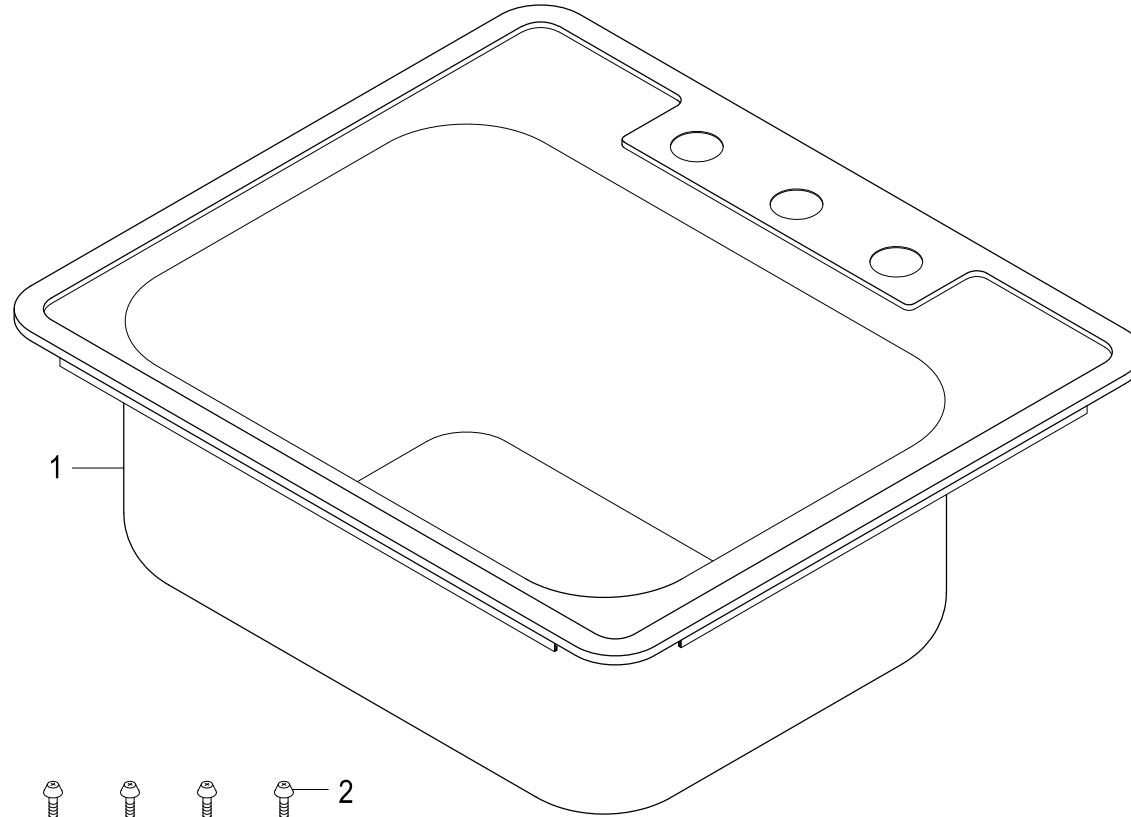

KGKTS25201,7,8

Stainless Steel Self-Rimming Single Bowl Kitchen Sink, 3 Holes, (L)25" X (W)21-15/16" X (H)6"-1/4"

Part #	QTY
1.	1
2.	8
3.	8

KGKTS25201,7,8

Spin and Lock Strainer, Stainless Steel

Part #	QTY
1.	1
2.	1
3.	1
4.	1
5.	1
6.	1
7.	1