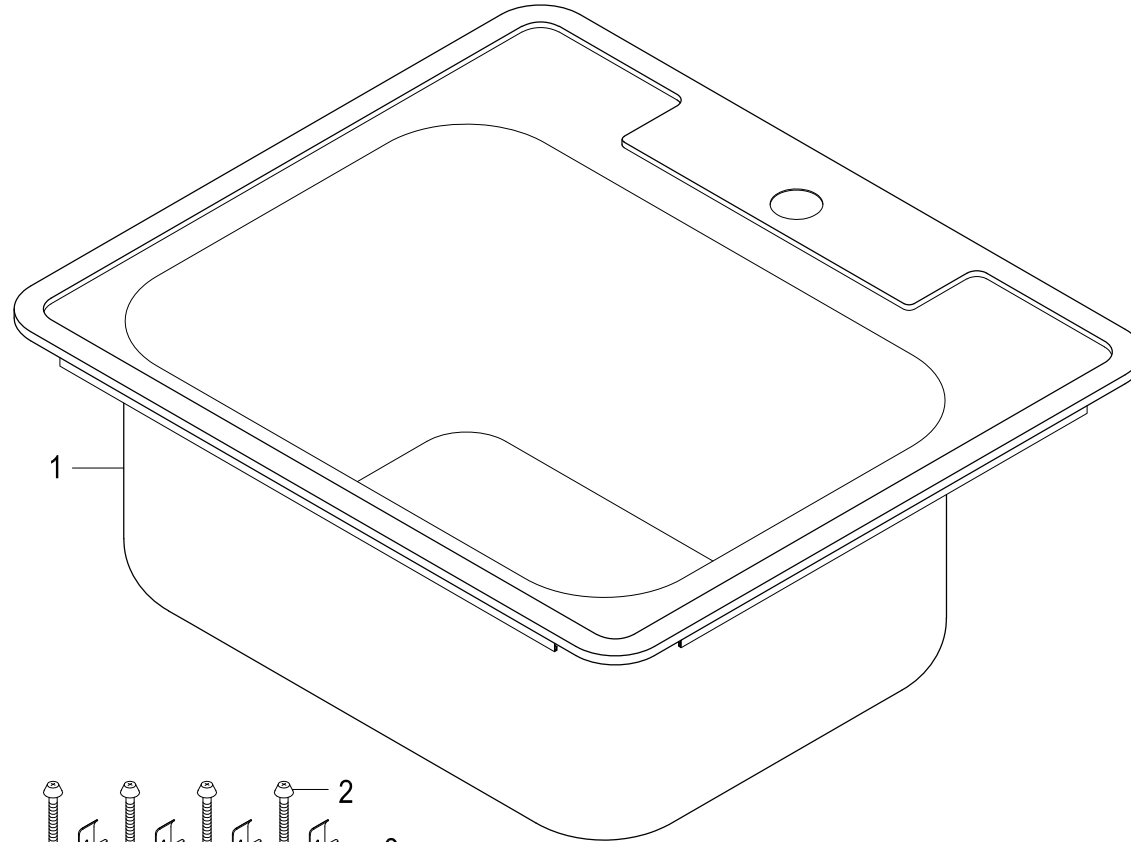

KGKTS2522811,7,8

Stainless Steel Self-Rimming Single Bowl Kitchen Sink, 1 Hole, (L)25" X (W)21-15/16" X (H)8-7/16"

Part #	QTY
1.	1
2.	8
3.	8

KGKTS2522811,7,8

Spin and Lock Strainer, Stainless Steel

Part #	QTY
1.	1
2.	1
3.	1
4.	1
5.	1
6.	1
7.	1