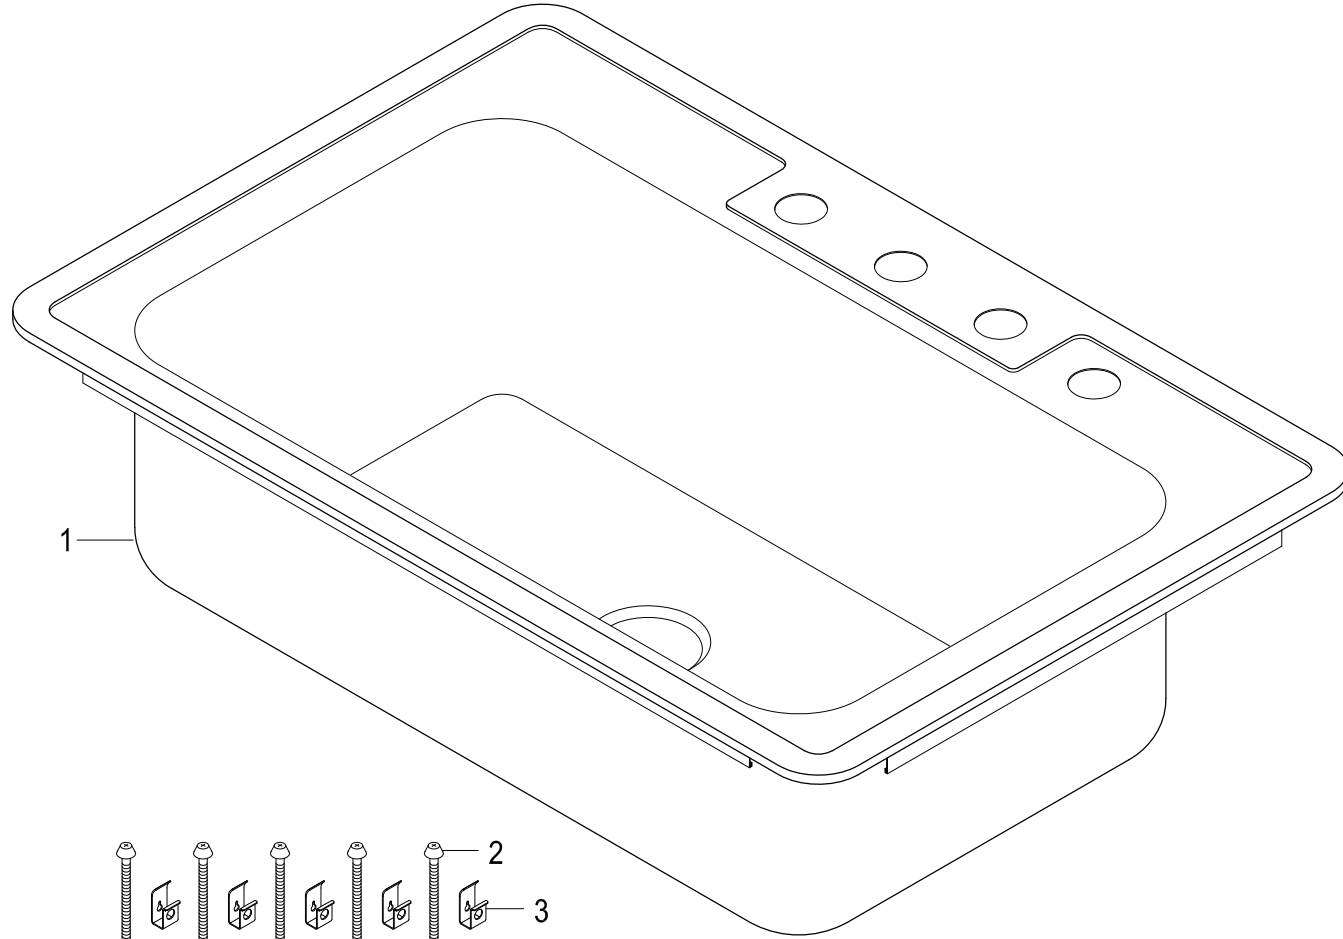

KGKTS3322901,7,8

Stainless Steel Self-Rimming Single Bowl Kitchen Sink, 4 Hole, (L)33-1/16" X (W)22-1/16" X (H)9-5/16"

Part #	QTY
1.	1
2.	10
3.	10

KGKTS3322901,7,8

Spin and Lock Strainer, Stainless Steel

Part #	QTY
1.	1
2.	1
3.	1
4.	1
5.	1
6.	1
7.	1