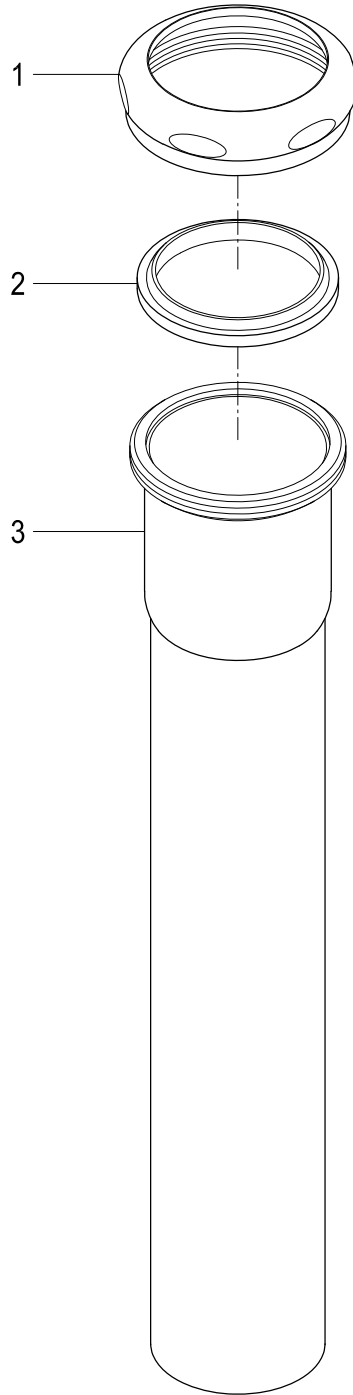

KGPKWS3019180,1,2,3,5,6,7,8

Ceramic Wall Mount Utility Sink

Part #	QTY
1.	1
2.	1
3.	1
4.	1
5.	1
6.	1
7.	1
8.	1
9.	1
10.	1
11.	1
12.	2
13.	1
14.	1

KGPKWS3019180,1,2,3,5,6,7,8

1-1/2" x 8" Slip Joint Extension Tube

Part #	QTY
1.	1
2.	1
3.	1

KGPKWS3019180,1,2,3,5,6,7,8

1-1/2" O.D. P-Trap With Decor Flange

Part #	QTY
1.	2
2.	2
3.	1
4.	1
5.	1