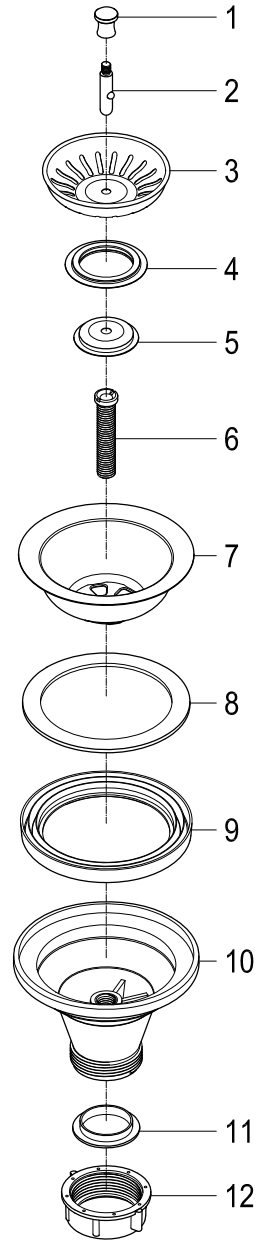

KGPKWS3019180,1,2,3,5,6,7,8

Ceramic Wall Mount Utility Sink

Part #	QTY
1.	1
2.	1
3.	1
4.	1
5.	1
6.	1
7.	1
8.	1
9.	1
10.	1
11.	1
12.	2
13.	1
14.	1

KGPKWS3019180,1,2,3,5,6,7,8

1-1/2" x 8" Slip Joint Extension Tube

Part #	QTY
1.	1
2.	1
3.	1

KGPKWS3019180,1,2,3,5,6,7,8

1-1/2" O.D. P-Trap With Decor Flange

Part #	QTY
1.	2
2.	2
3.	1
4.	1
5.	1