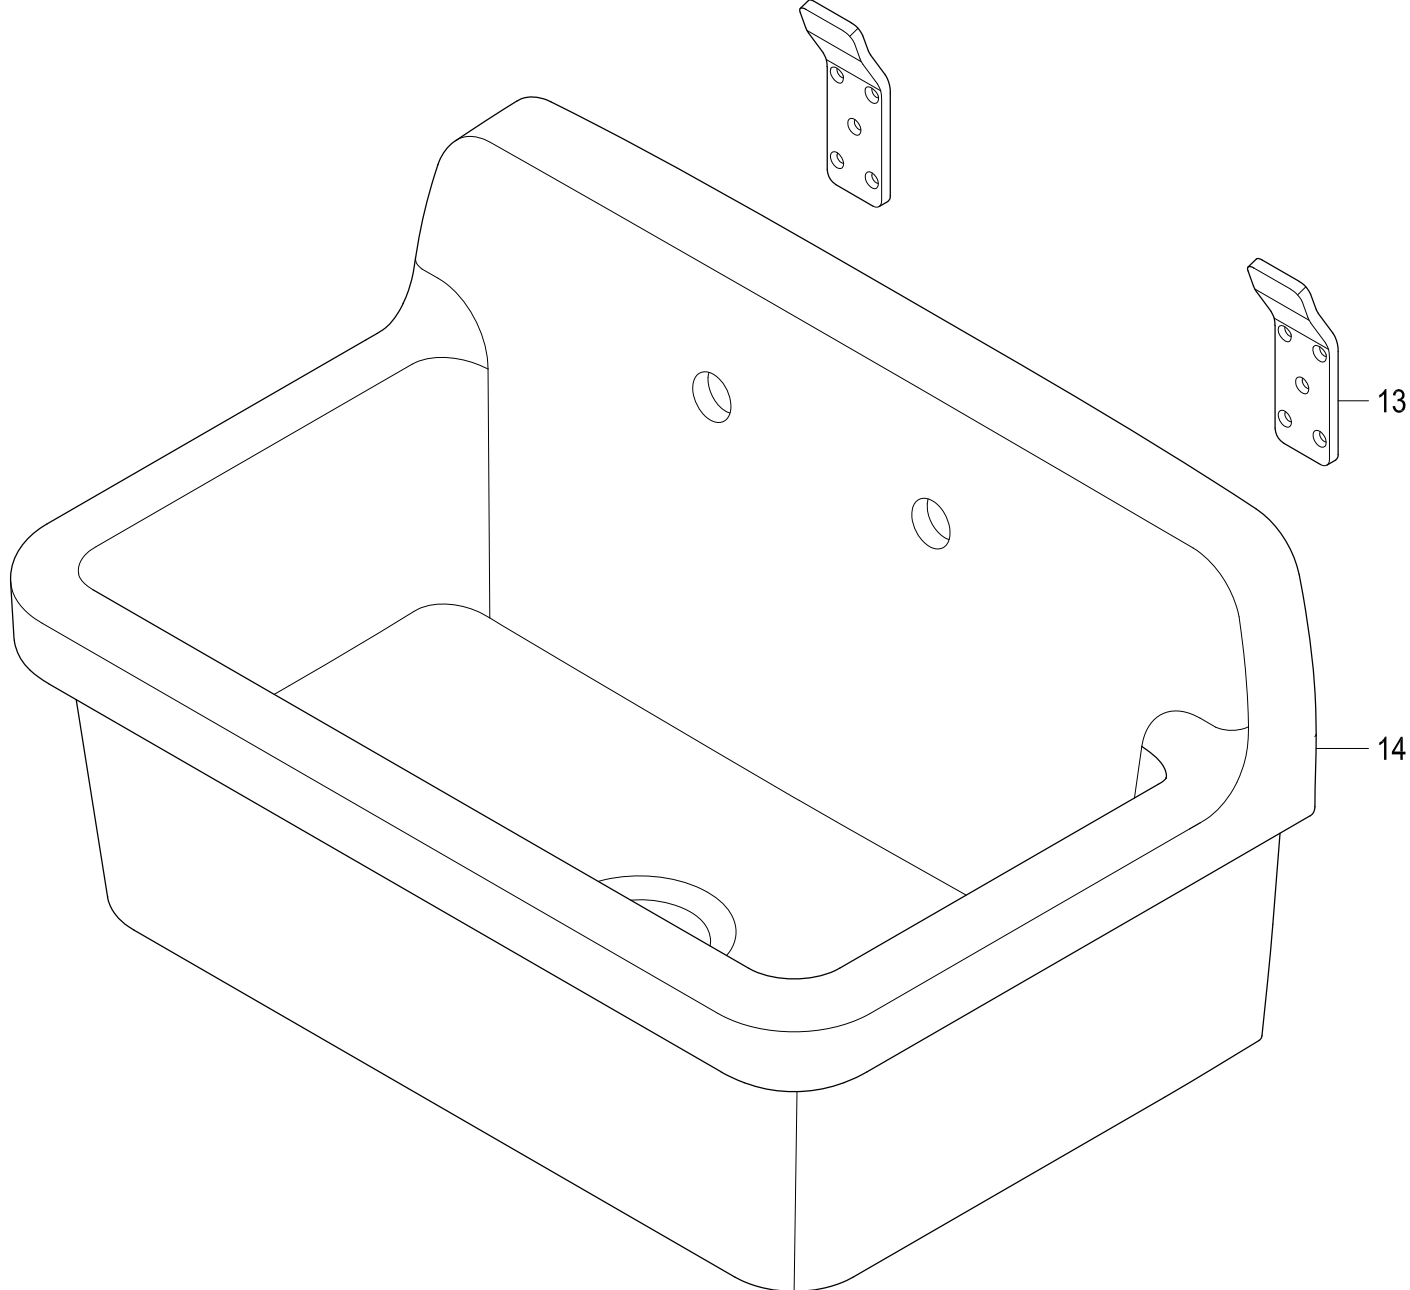

KGPKWS3019180,1,2,3,5,6,7,8

Ceramic Wall Mount Utility Sink

Part #	QTY
1.	1
2.	1
3.	1
4.	1
5.	1
6.	1
7.	1
8.	1
9.	1
10.	1
11.	1
12.	2
13.	1
14.	1

KGPKWS3019180,1,2,3,5,6,7,8

1-1/2" x 8" Slip Joint Extension Tube

Part #	QTY
1.	1
2.	1
3.	1

KGPKWS3019180,1,2,3,5,6,7,8

1-1/2" O.D. P-Trap With Decor Flange

Part #	QTY
1.	2
2.	2
3.	1
4.	1
5.	1