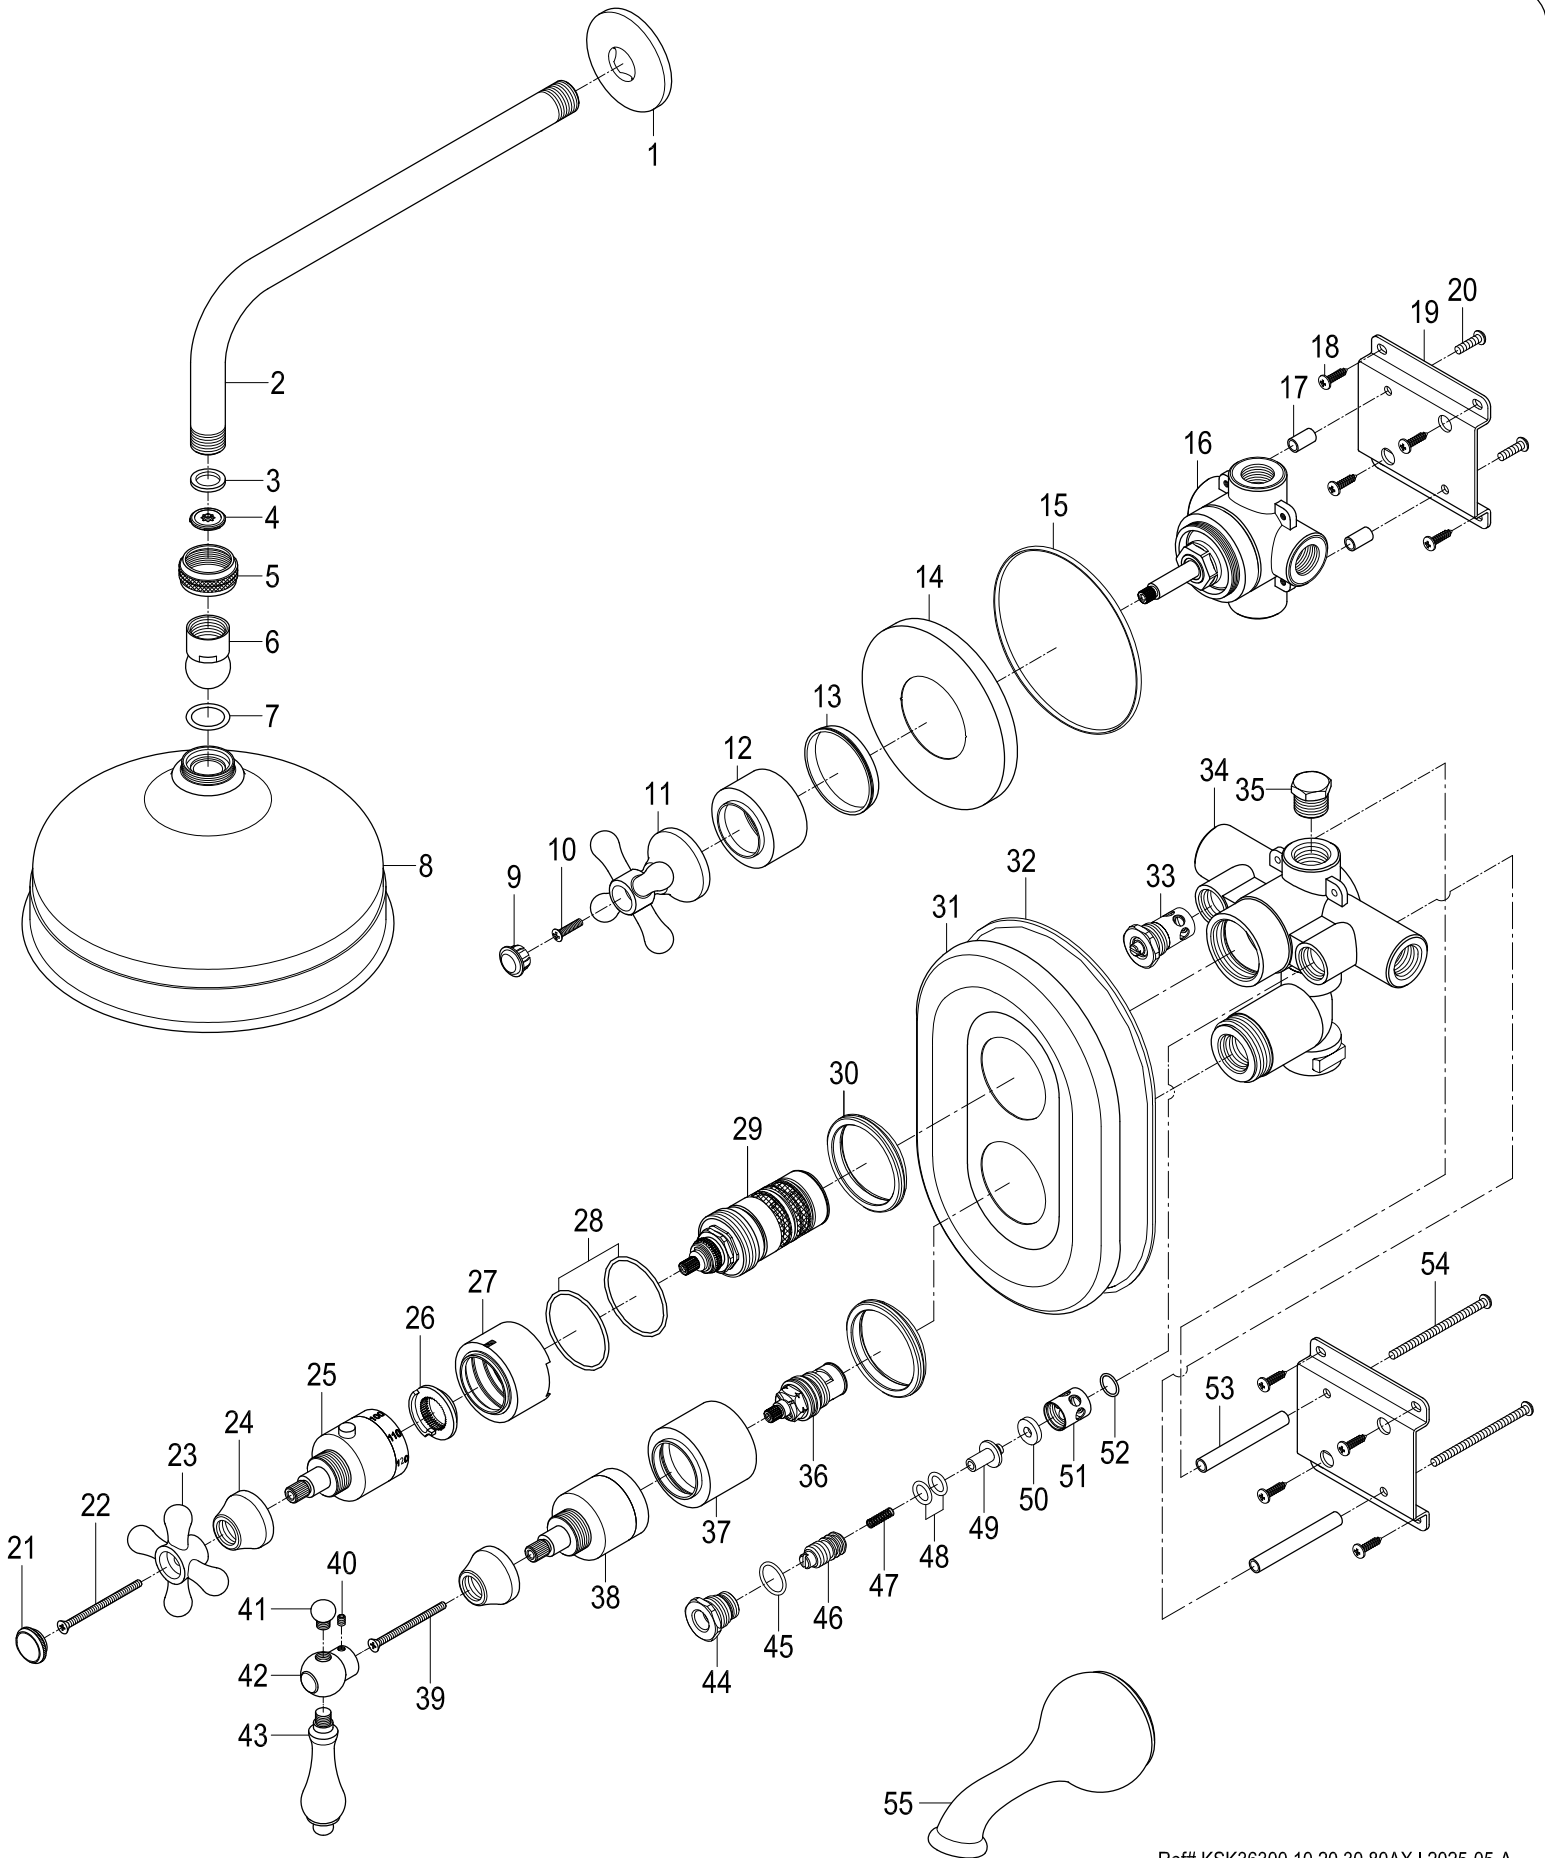

# KSK36300, 10, 20, 30, 80AX

Thermostatic Faucet with Diver Valve, Shower System Combo

# KSK36300,10,20,30,80AX

Thermostatic Faucet with Diver Valve, Shower System Combo