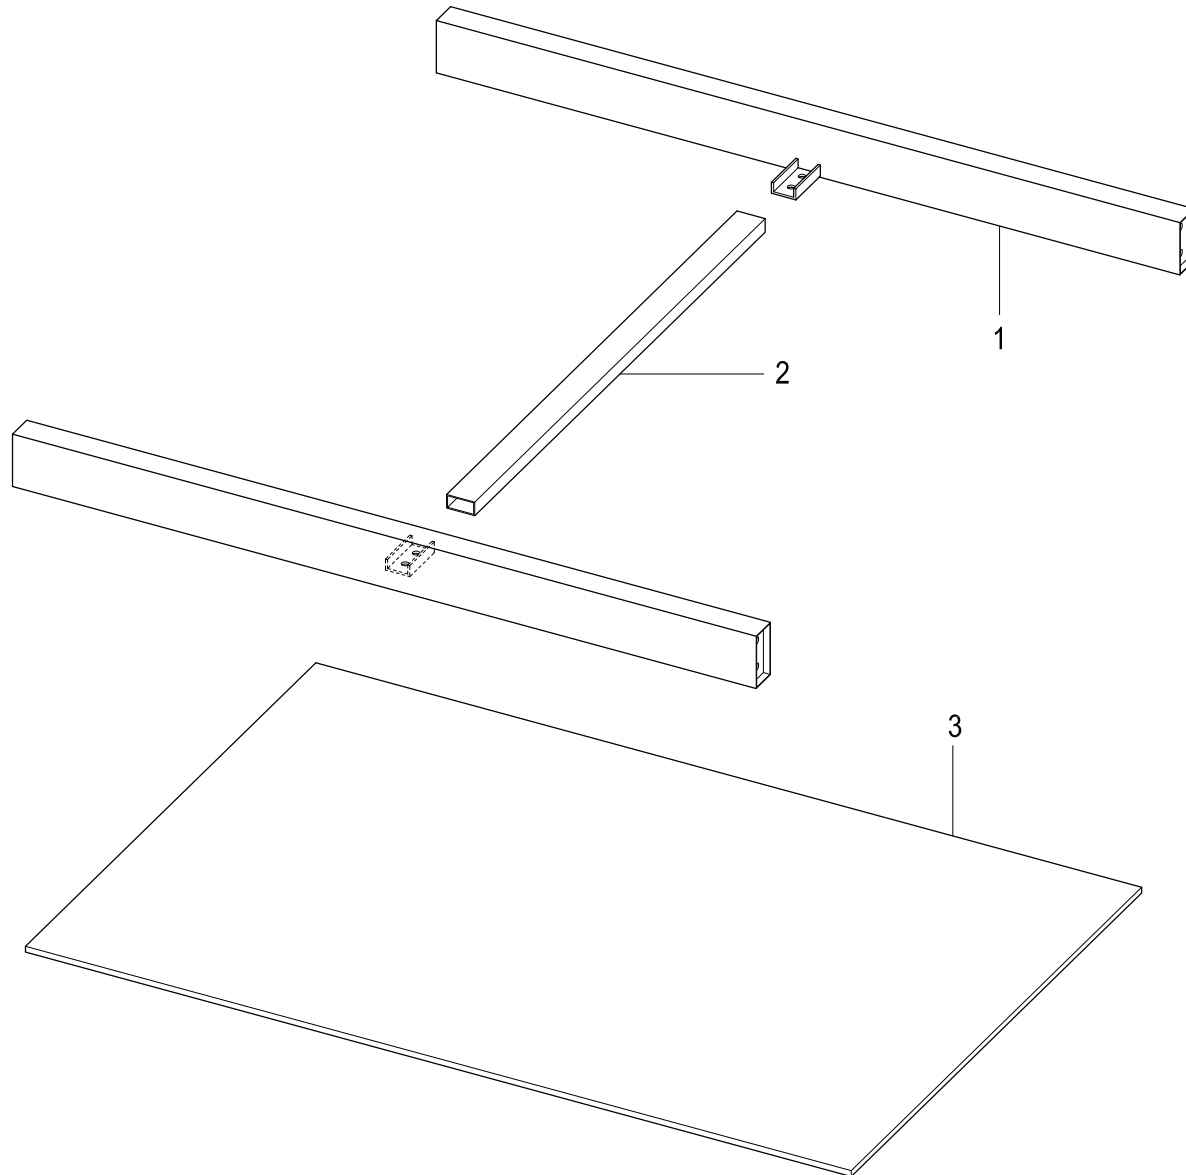

VSP3122G0,1,2,5,6,7,8

Glass Shelf And Parts For Console Sink

4

5

6

7

8

9